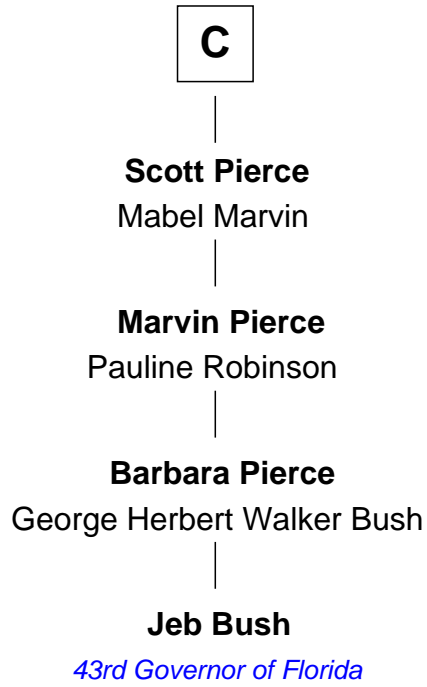

FamousKin.com Relationship Chart of

Jeb Bush

43rd Governor of Florida

16th cousin 4 times removed of

Shubael D. Childs

Founder of S.D. Childs & Company

Edmund Fitzalan

Alice de Warenne

Richard Fitzalan
Eleanor Plantagenet

John Fitzalan
Eleanor Maltravers

Joan Fitzalan
Sir William Echyngham

Joan Echyngham
Sir John Bayntun

Henry Bayntun

Jane Bayntun
Thomas Prowse

Mary Prowse
John Gye

A

Richard Fitzalan
Eleanor Plantagenet

Sir Richard Fitzalan
Elizabeth de Bohun

Elizabeth Fitzalan
Sir Robert Goushill

Elizabeth Goushill
Sir Robert Wingfield

Elizabeth Wingfield
Sir William Brandon

Eleanor Brandon
John Glemham

Anne Glemham
Henry Palgrave

B

FamousKin.com