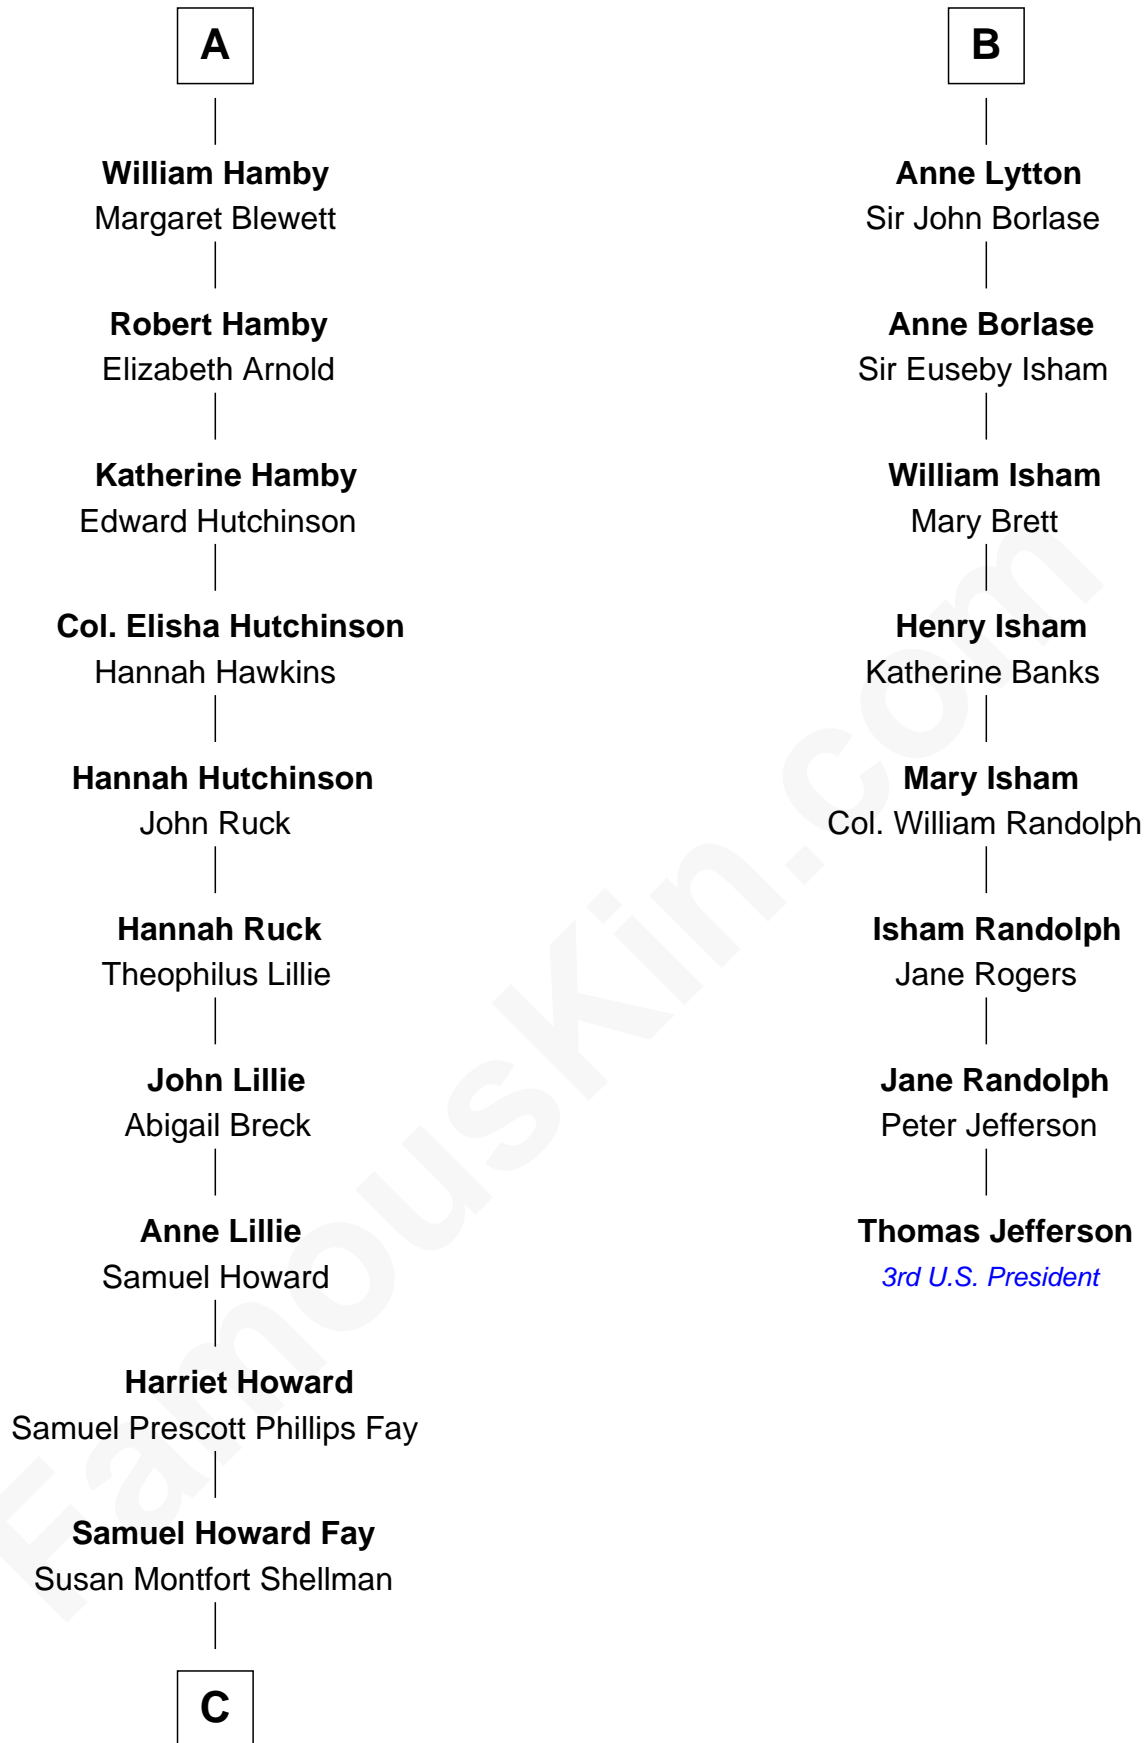

FamousKin.com

Relationship Chart of

Jeb Bush

43rd Governor of Florida

14th cousin 7 times removed of

Thomas Jefferson

3rd U.S. President and Signer of the Declaration of Independence

Sir Philip le Despencer

Sir Philip le Despencer

Elizabeth - - - - -

Sir Philip le Despencer

Elizabeth de Tibetot

Margery Despencer

Sir Roger Wentworth

Margaret Wentworth

Sir William Hopton

Margaret Hopton

Sir Philip Booth

Audrey Booth

Sir William de Lytton

Sir Robert Lytton

Frances Cavallery

B

C

—
Harriet Eleanor Fay
Rev. James Smith Bush

—
Samuel Prescott Bush
Flora Sheldon

—
Prescott Sheldon Bush
Dorothy Wear Walker

—
George Herbert Walker Bush
Barbara Pierce

—
Jeb Bush
43rd Governor of Florida