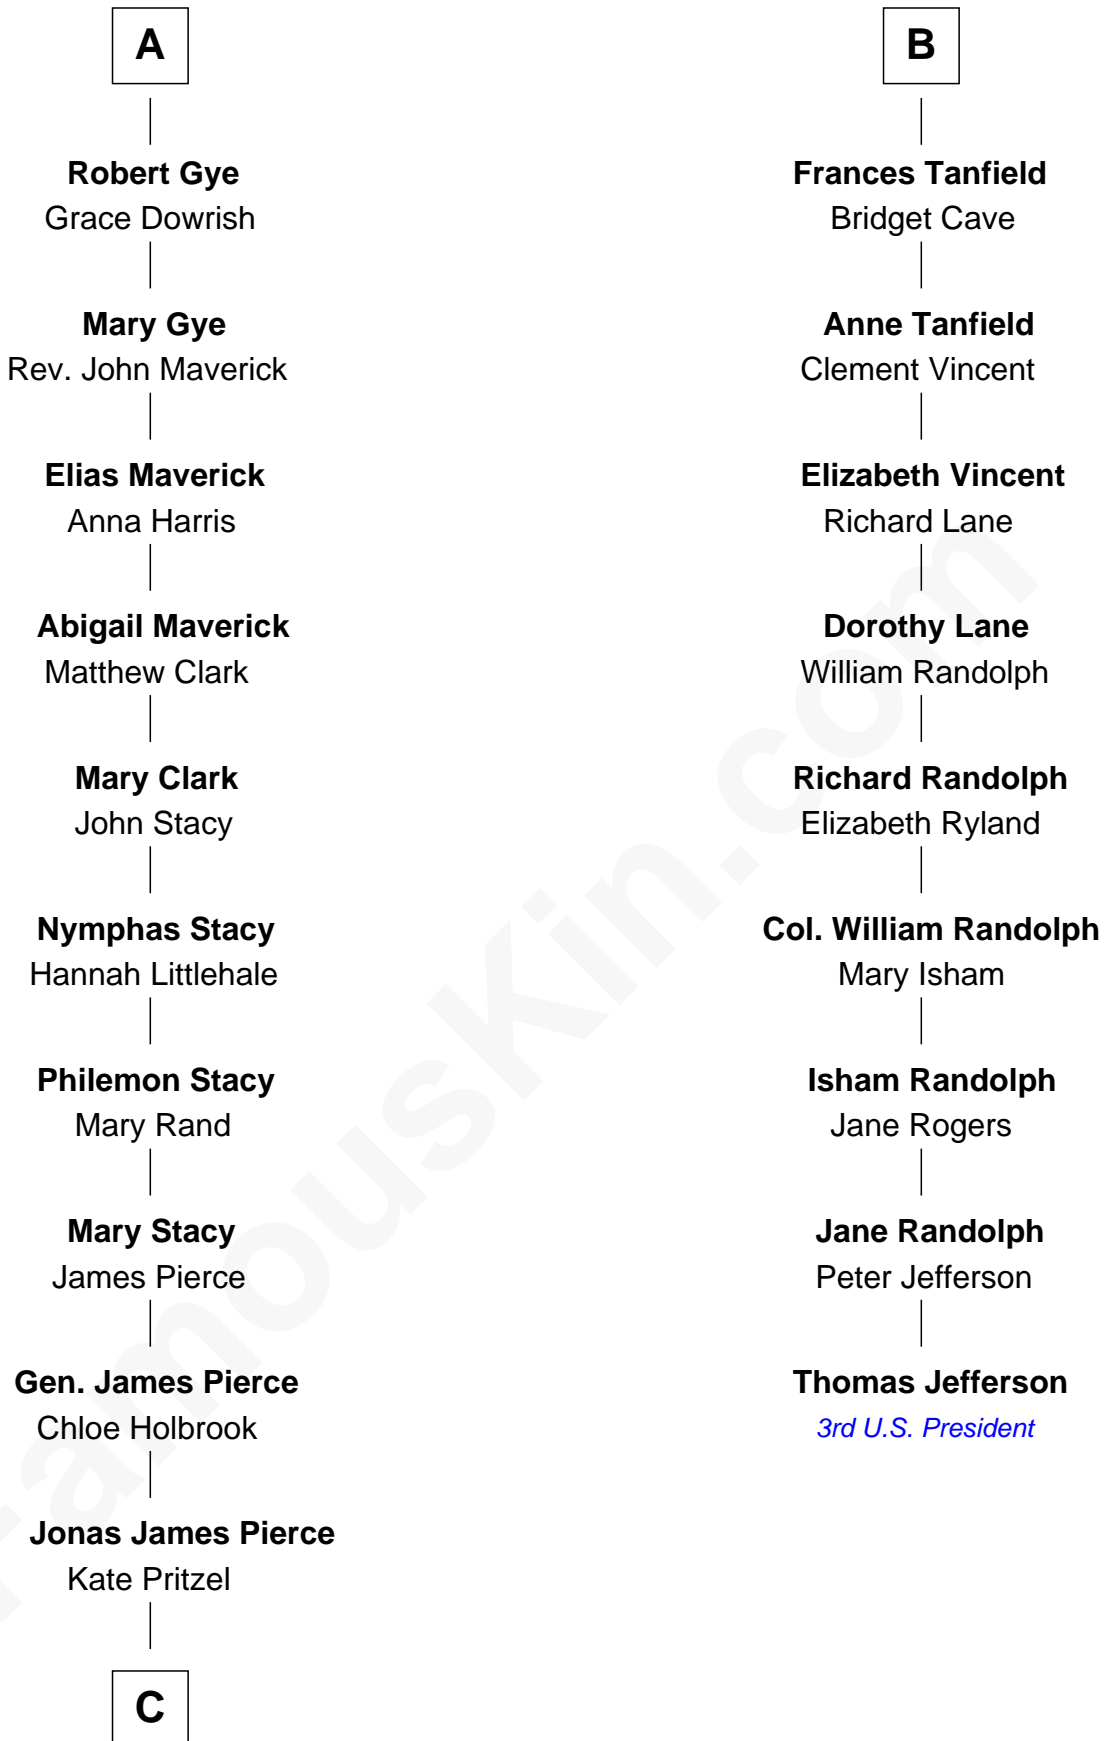

FamousKin.com Relationship Chart of

Jeb Bush

43rd Governor of Florida

15th cousin 5 times removed of

Thomas Jefferson

3rd U.S. President and Signer of the Declaration of Independence

Henry Plantagenet
Maud de Chaworth

Eleanor Plantagenet
Richard Fitzalan

John Fitzalan
Eleanor Maltravers

Joan Fitzalan
Sir William Echyngham

Joan Echyngham
Sir John Bayntun

Henry Bayntun

Jane Bayntun
Thomas Prowse

Mary Prowse
John Gye

A

Joan of Lancaster
John de Mowbray

John de Mowbray
Elizabeth de Segrave

Sir Thomas Mowbray
Elizabeth Fitzalan

Margaret Mowbray
Sir Robert Howard

Katherine Howard
Sir Edward Neville

Catherine Neville
Robert Tanfield

William Tanfield
Elizabeth Stavely

B

FamousKin.com