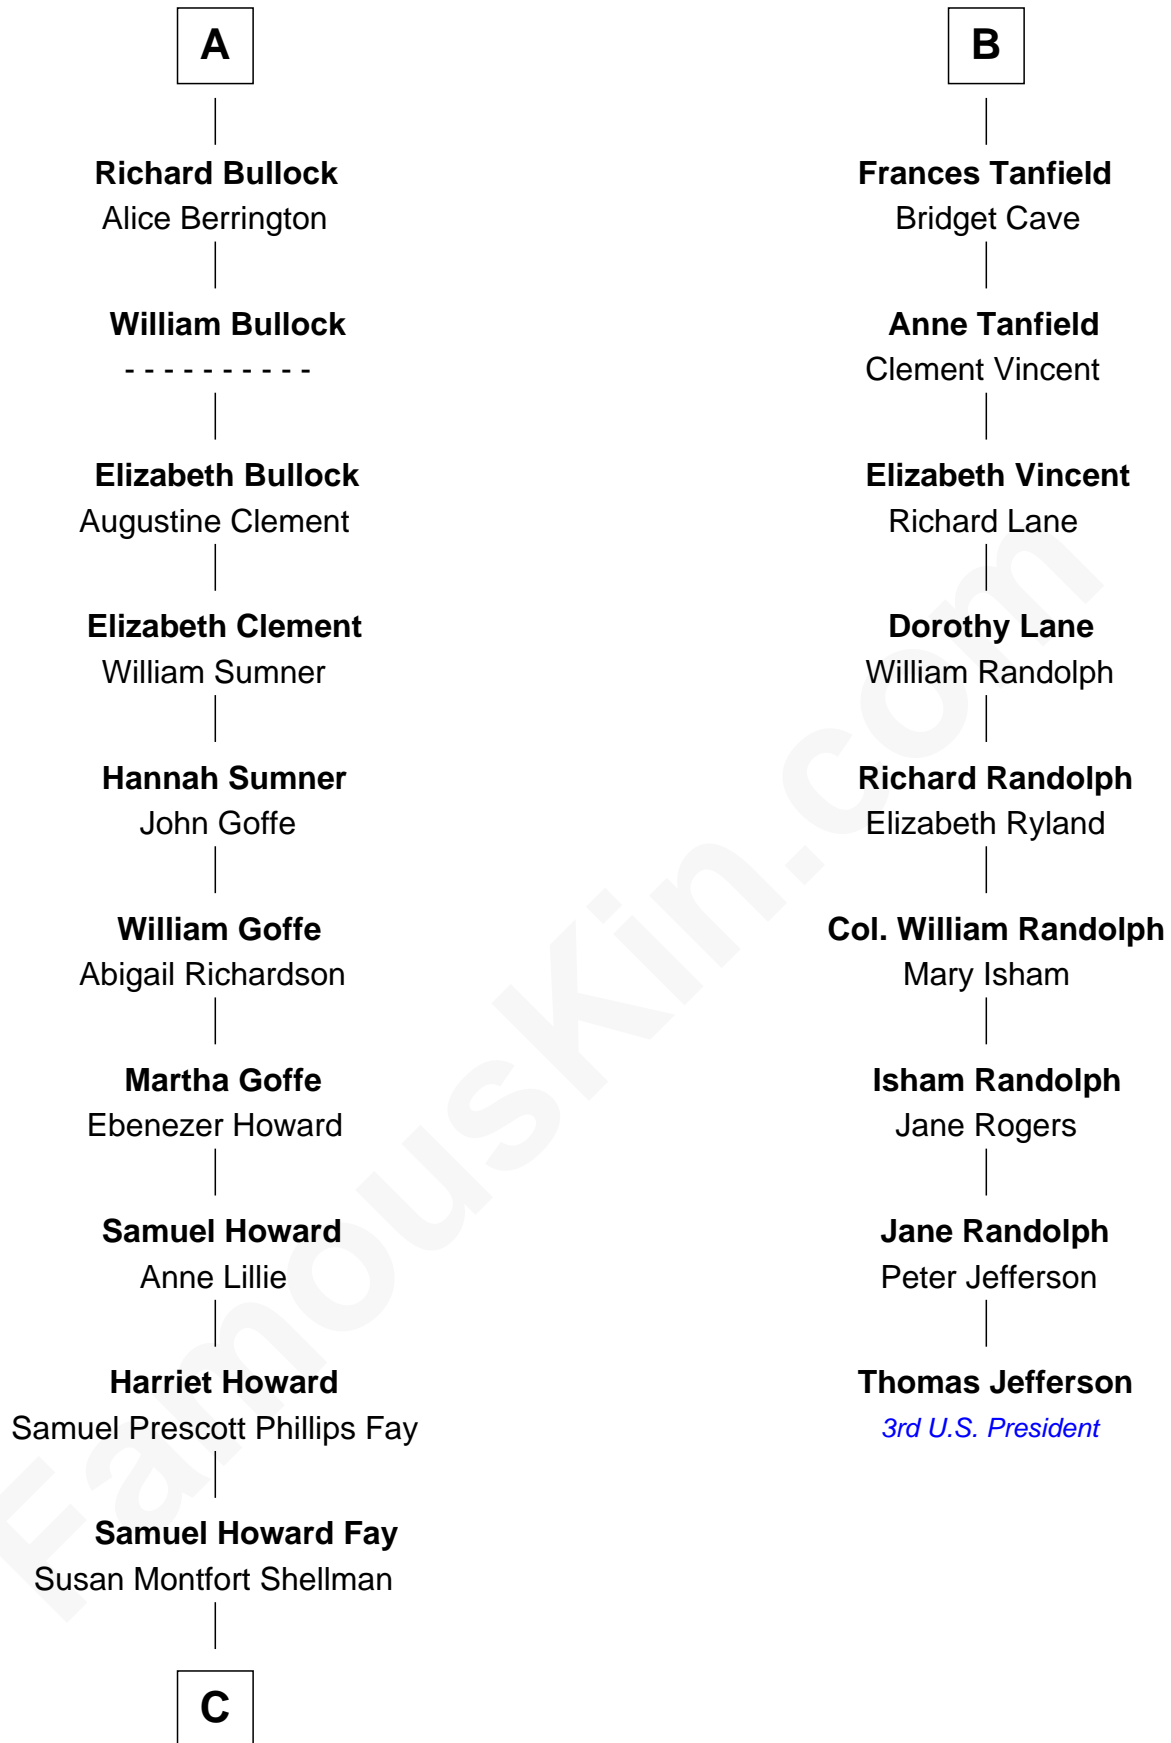

## Relationship Chart of

### Jeb Bush

43rd Governor of Florida

15th cousin 6 times removed of

### Thomas Jefferson

3rd U.S. President and Signer of the Declaration of Independence

**C**

—  
**Harriet Eleanor Fay**  
Rev. James Smith Bush

—  
**Samuel Prescott Bush**  
Flora Sheldon

—  
**Prescott Sheldon Bush**  
Dorothy Wear Walker