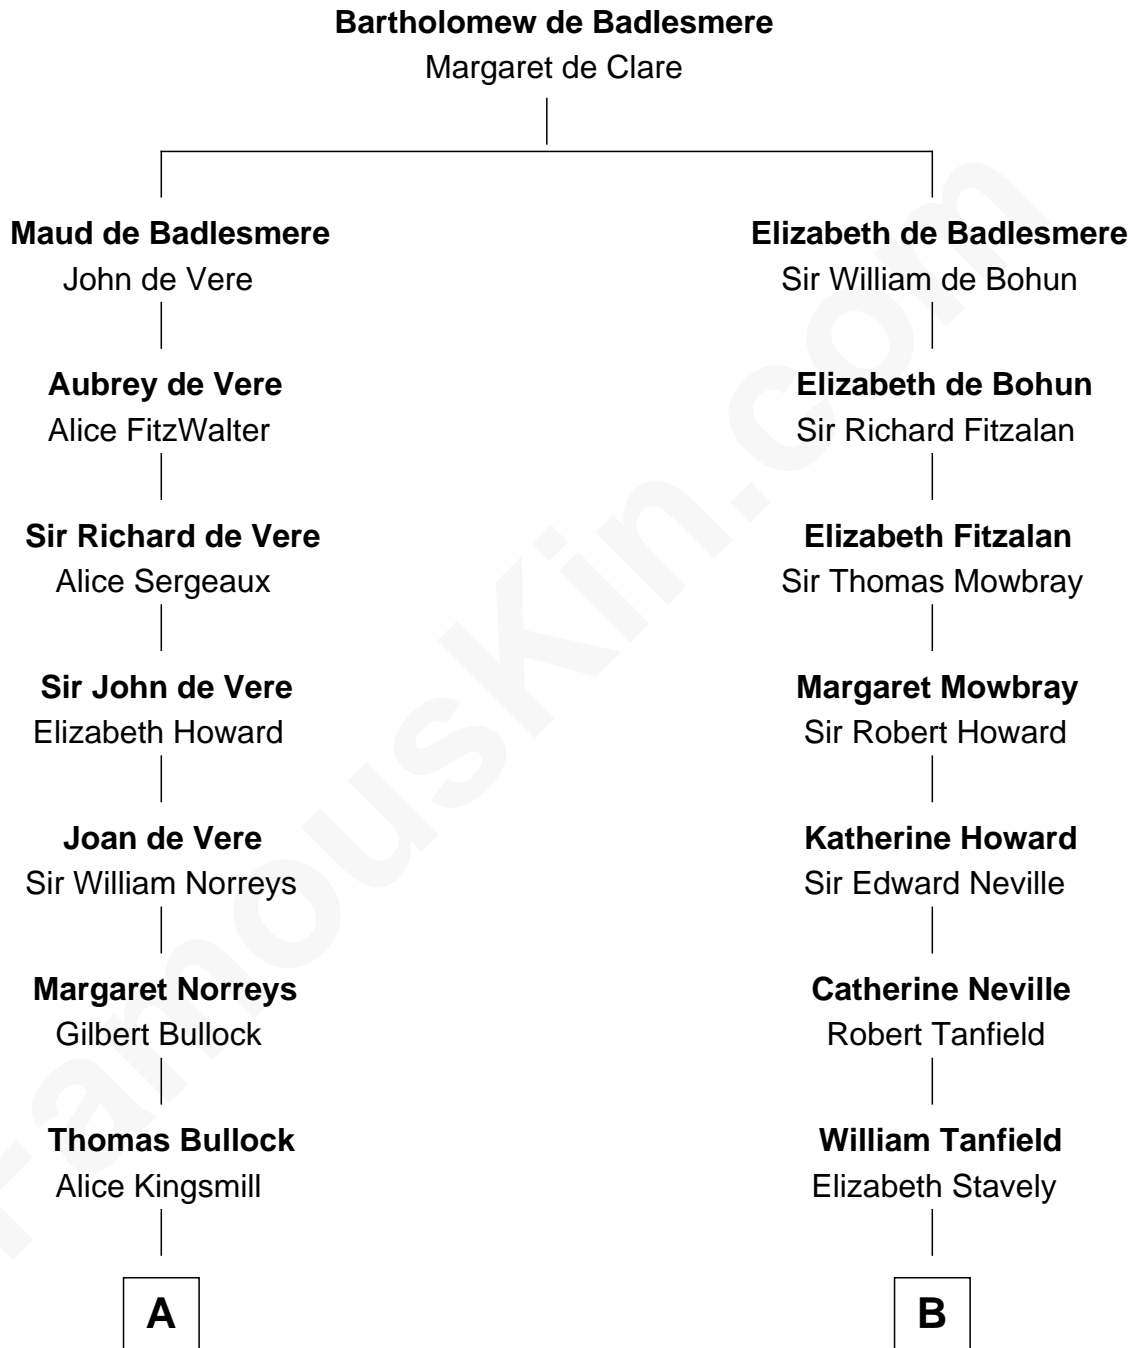

## Relationship Chart of

### Jeb Bush

43rd Governor of Florida

15th cousin 6 times removed of

### Thomas Jefferson

3rd U.S. President and Signer of the Declaration of Independence

**C**

—  
**Harriet Eleanor Fay**  
Rev. James Smith Bush

—  
**Samuel Prescott Bush**  
Flora Sheldon

—  
**Prescott Sheldon Bush**  
Dorothy Wear Walker