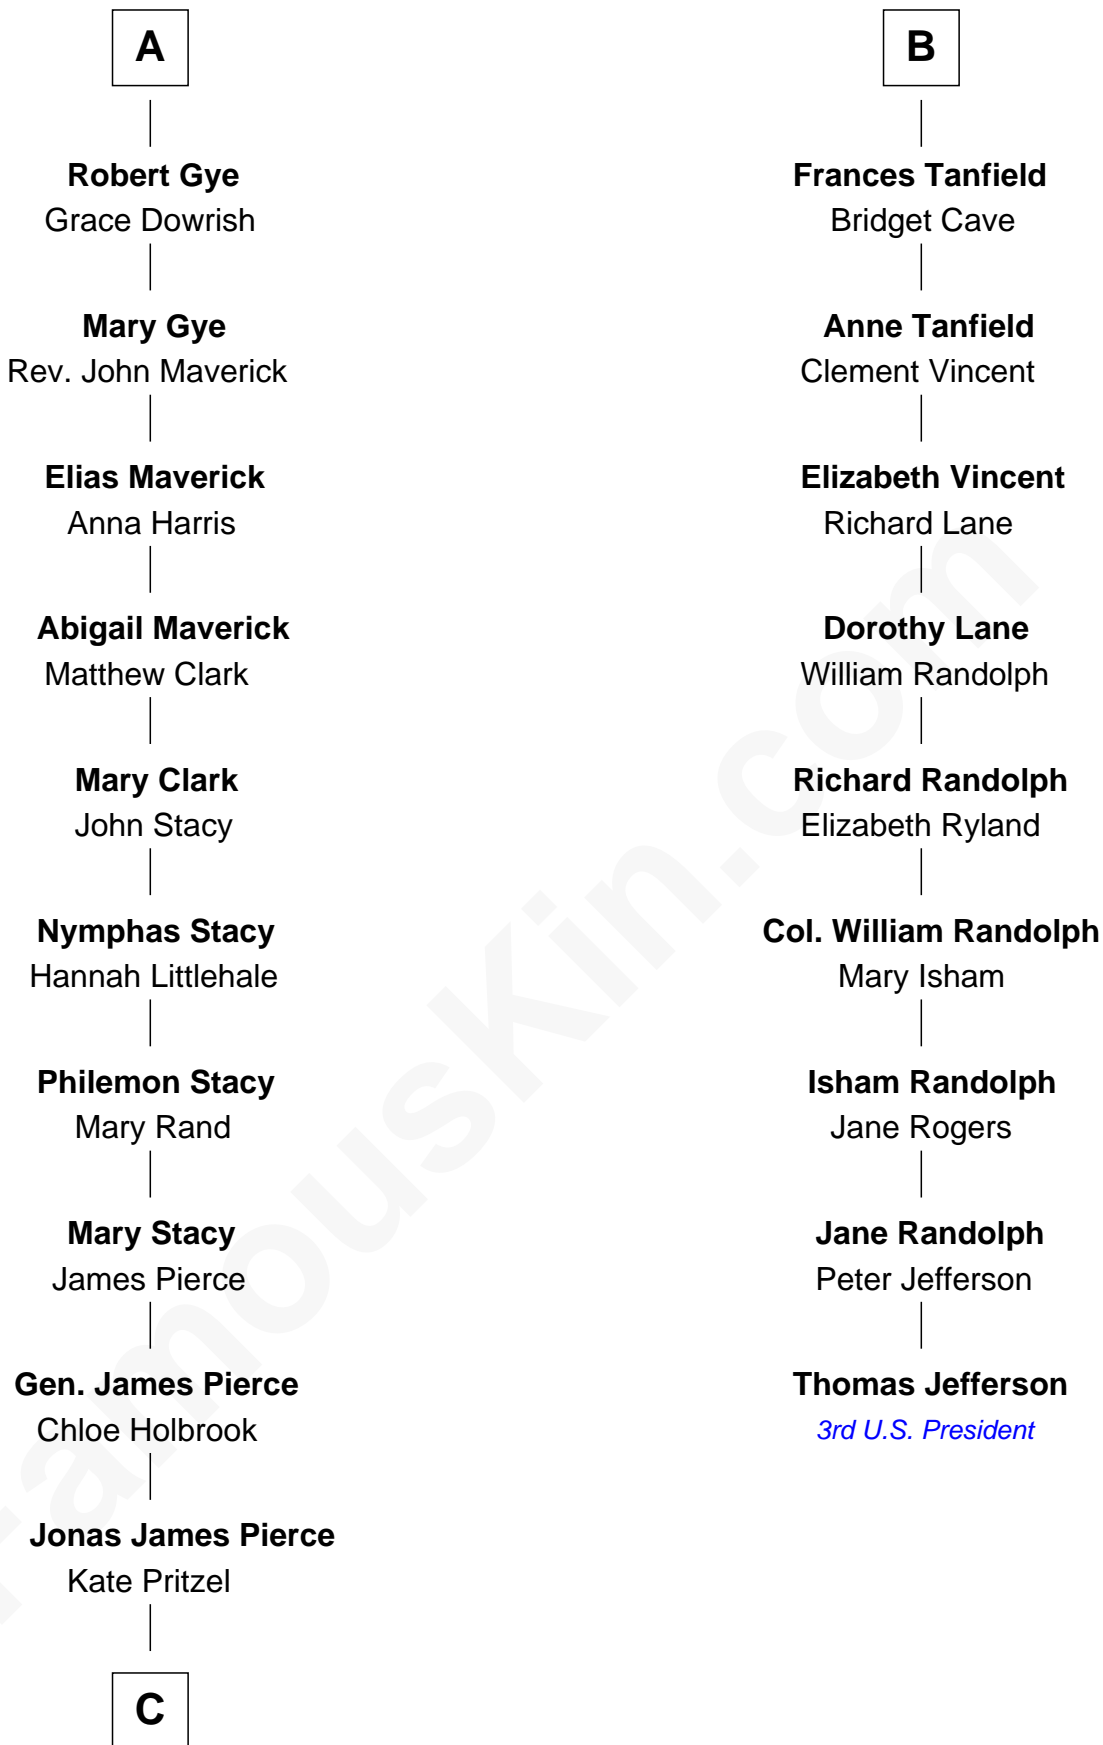

FamousKin.com Relationship Chart of

Jeb Bush

43rd Governor of Florida

15th cousin 5 times removed of

Thomas Jefferson

3rd U.S. President and Signer of the Declaration of Independence

Edmund Fitzalan

Alice de Warenne

Richard Fitzalan
Eleanor Plantagenet

John Fitzalan
Eleanor Maltravers

Joan Fitzalan
Sir William Echyngham

Joan Echyngham
Sir John Bayntun

Henry Bayntun

Jane Bayntun
Thomas Prowse

Mary Prowse
John Gye

A

Richard Fitzalan
Eleanor Plantagenet

Sir Richard Fitzalan
Elizabeth de Bohun

Elizabeth Fitzalan
Sir Thomas Mowbray

Margaret Mowbray
Sir Robert Howard

Katherine Howard
Sir Edward Neville

Catherine Neville
Robert Tanfield

William Tanfield
Elizabeth Stavely

B

FamousKin.com