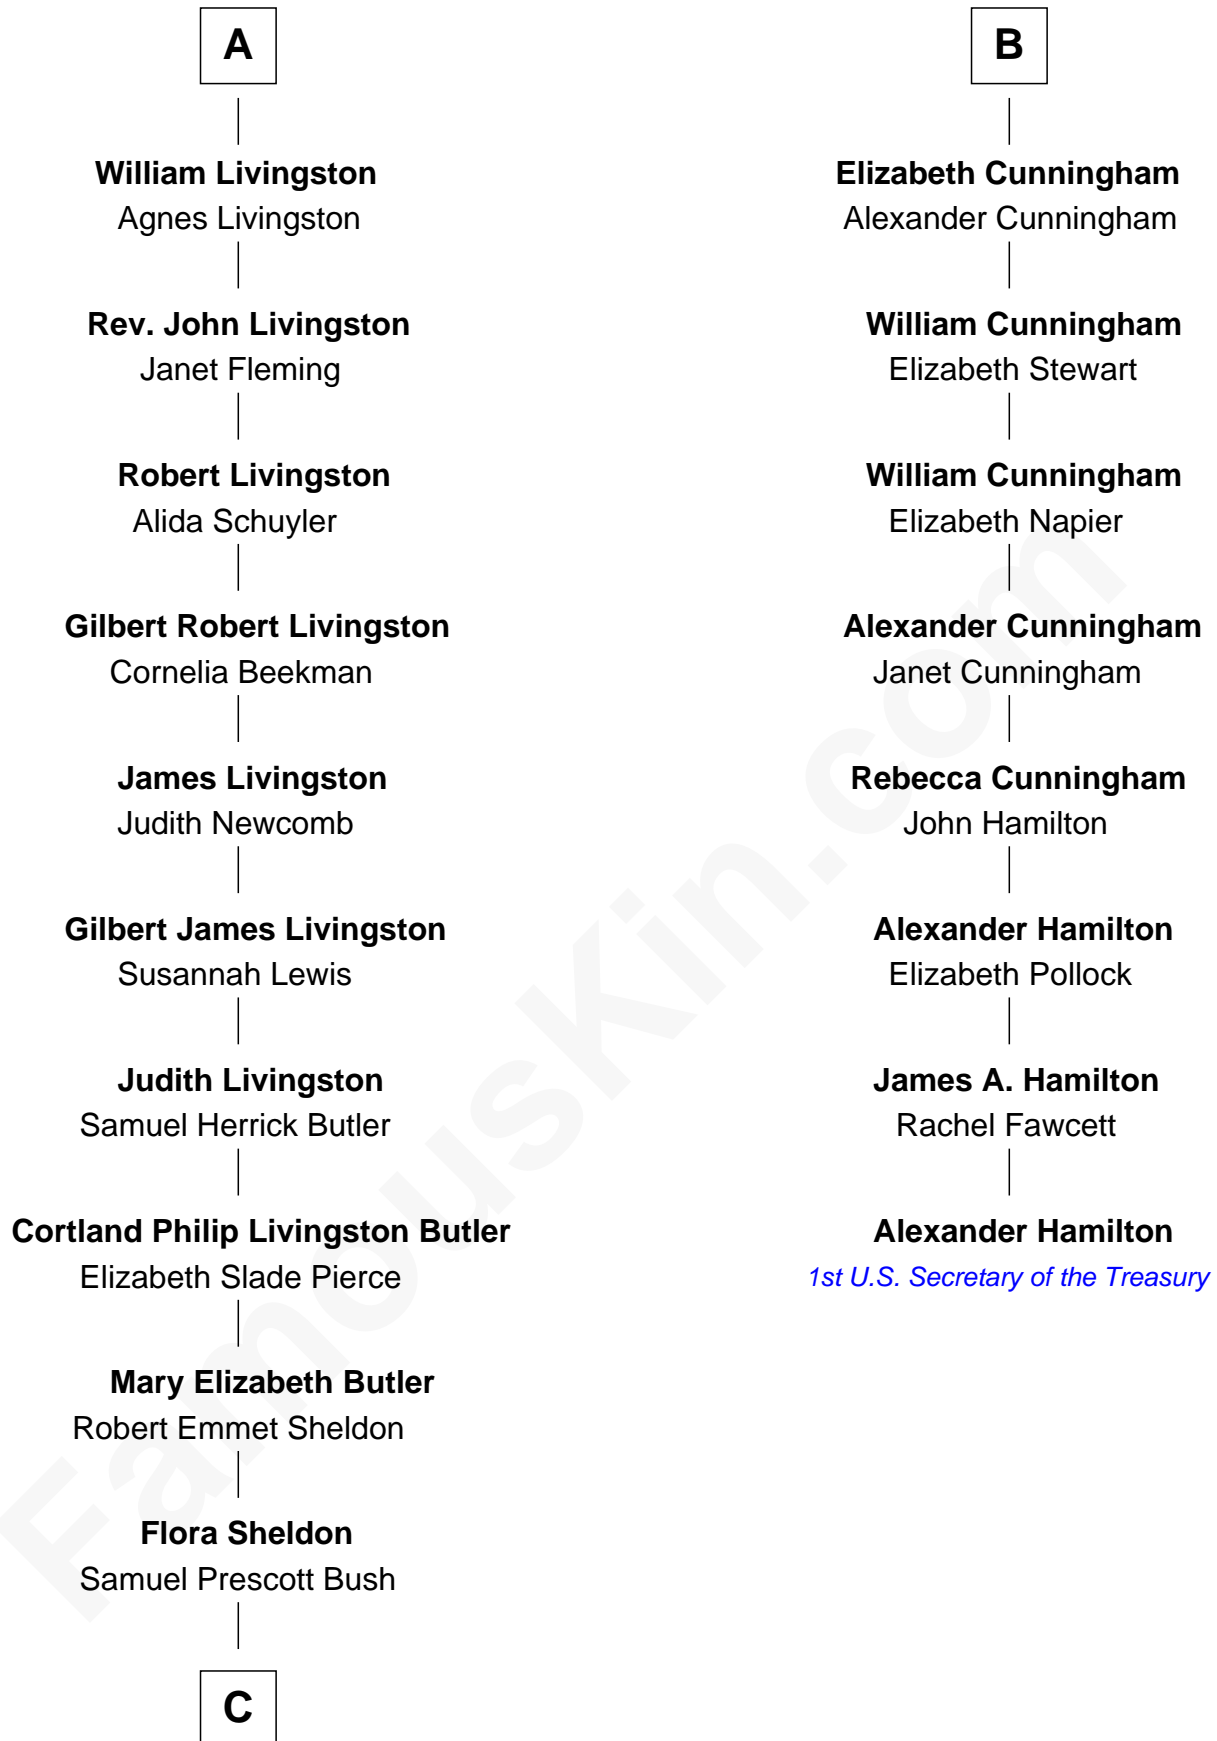

## Relationship Chart of

### Jeb Bush

43rd Governor of Florida

14th cousin 5 times removed of

### Alexander Hamilton

1st U.S. Secretary of the Treasury

**C**

—  
**Prescott Sheldon Bush**

Dorothy Wear Walker

—  
**George Herbert Walker Bush**

Barbara Pierce

—  
**Jeb Bush**