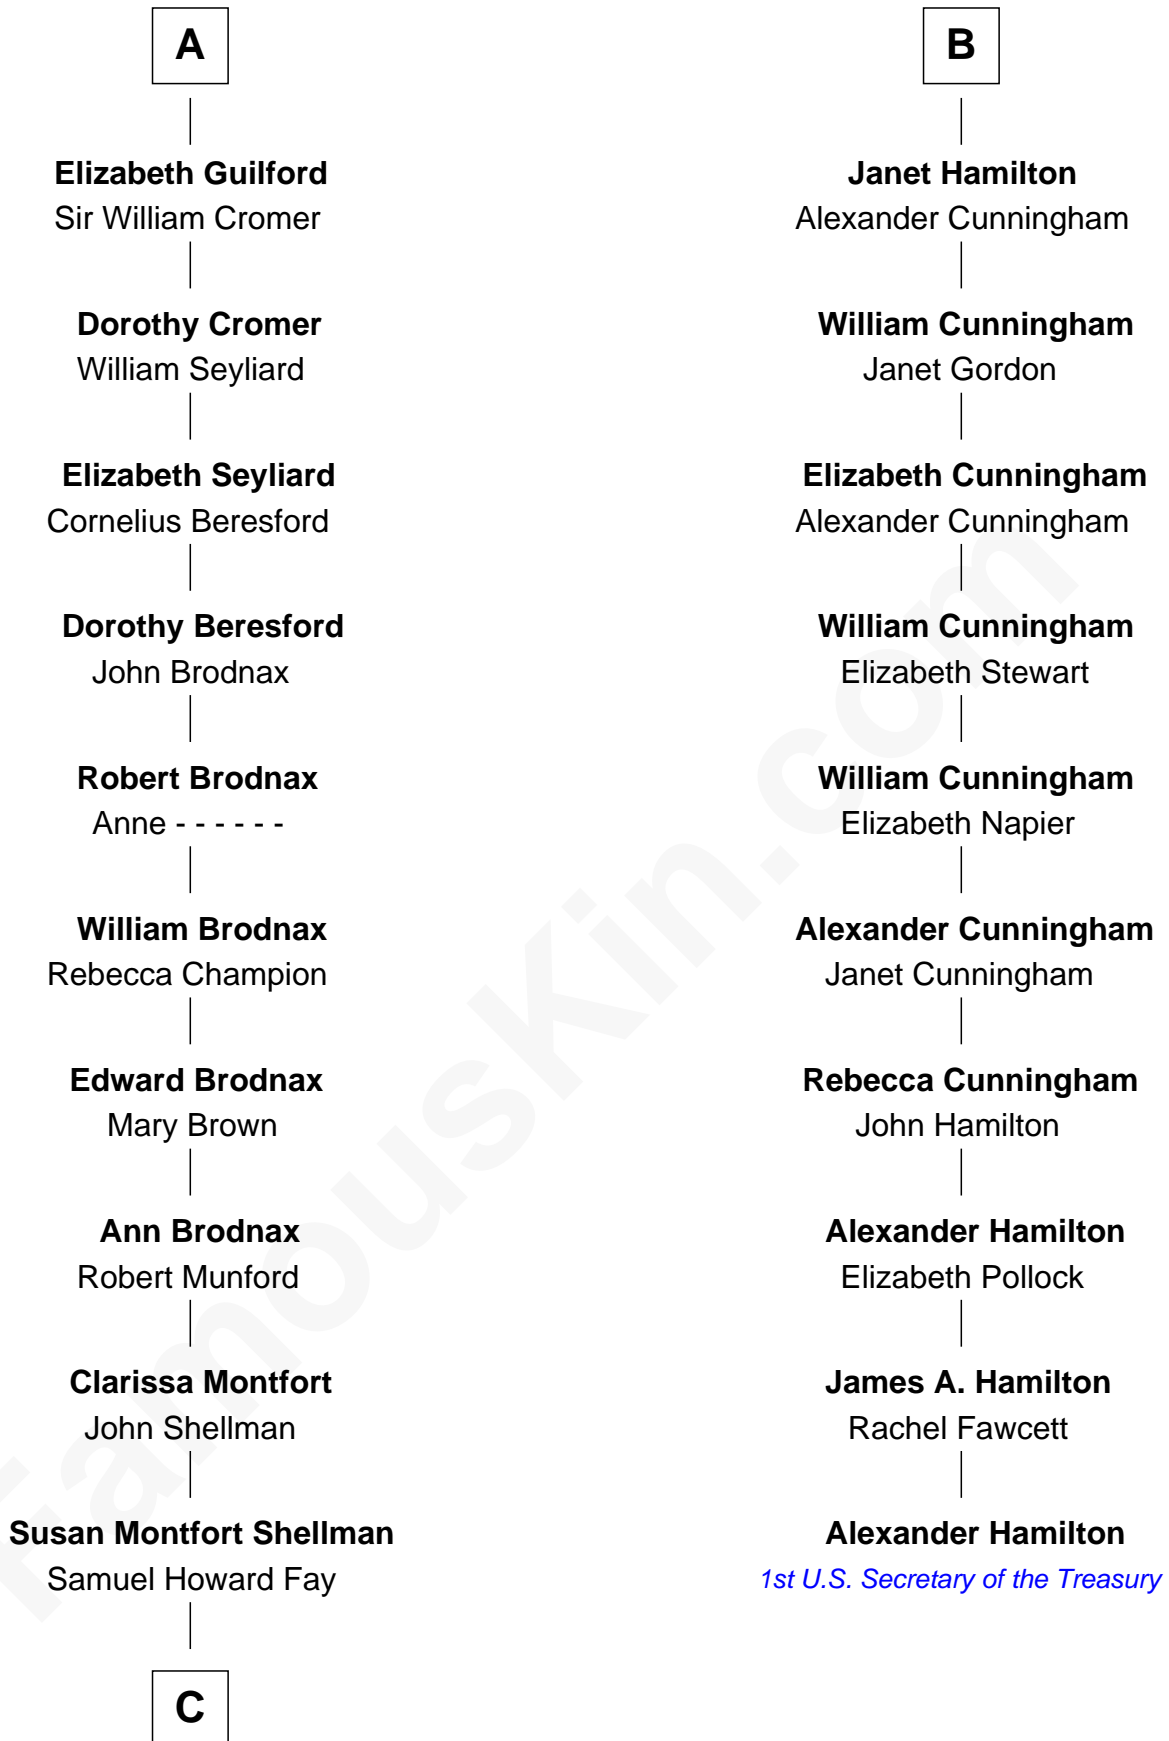

FamousKin.com

Relationship Chart of

Jeb Bush

43rd Governor of Florida

16th cousin 5 times removed of

Alexander Hamilton

1st U.S. Secretary of the Treasury

Sir Robert de Holland

Maude la Zouche

C

—
Harriet Eleanor Fay
Rev. James Smith Bush

—
Samuel Prescott Bush
Flora Sheldon

—
Prescott Sheldon Bush
Dorothy Wear Walker

—
George Herbert Walker Bush
Barbara Pierce

—
Jeb Bush
43rd Governor of Florida