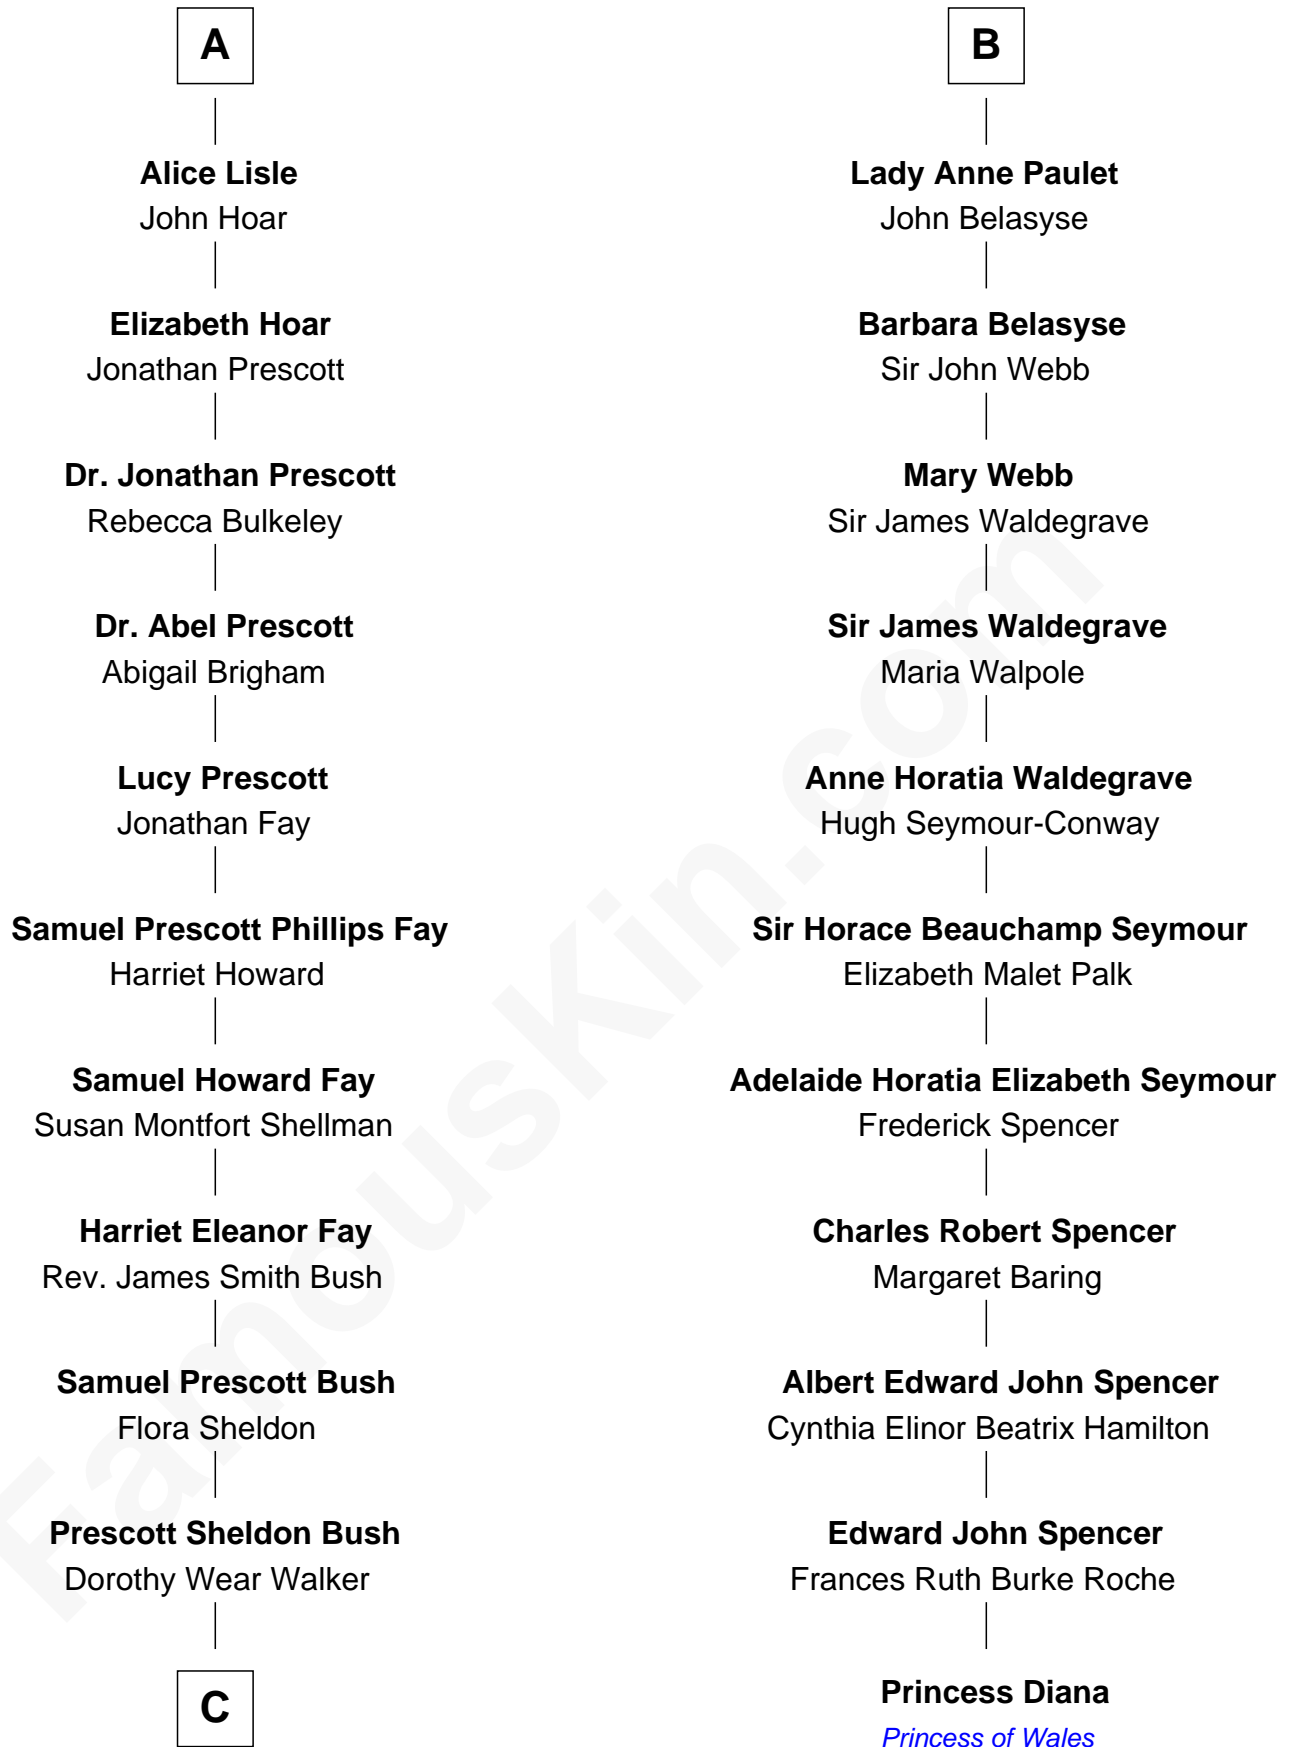

# FamousKin.com Relationship Chart of

**Jeb Bush**

*43rd Governor of Florida*

17th cousin 1 time removed of

**Princess Diana**

*Princess of Wales*

**Sir Humphrey Stafford**

Eleanor Aylesbury

**Anne Stafford**  
Sir William Berkeley

**Richard Berkeley**  
Elizabeth Conningsby

**Sir John Berkeley**  
Isabel Dennis

**Sir Richard Berkeley**  
Elizabeth Jermy

**Mary Berkeley**  
Sir John Hungerford

**Bridget Hungerford**  
Sir William Lisle

**John Lisle**  
Alice Beckenshaw

**A**

**Humphrey Stafford**  
Katherine Fray

**Anne Stafford**  
Sir Richard Neville

**John Neville**  
Dorothy de Vere

**John Neville**  
Lucy Somerset

**Dorothy Neville**  
Sir Thomas Cecil

**Lucy Cecil**  
William Paulet

**John Paulet**  
Honora de Burgh

**B**

FamousKin.com