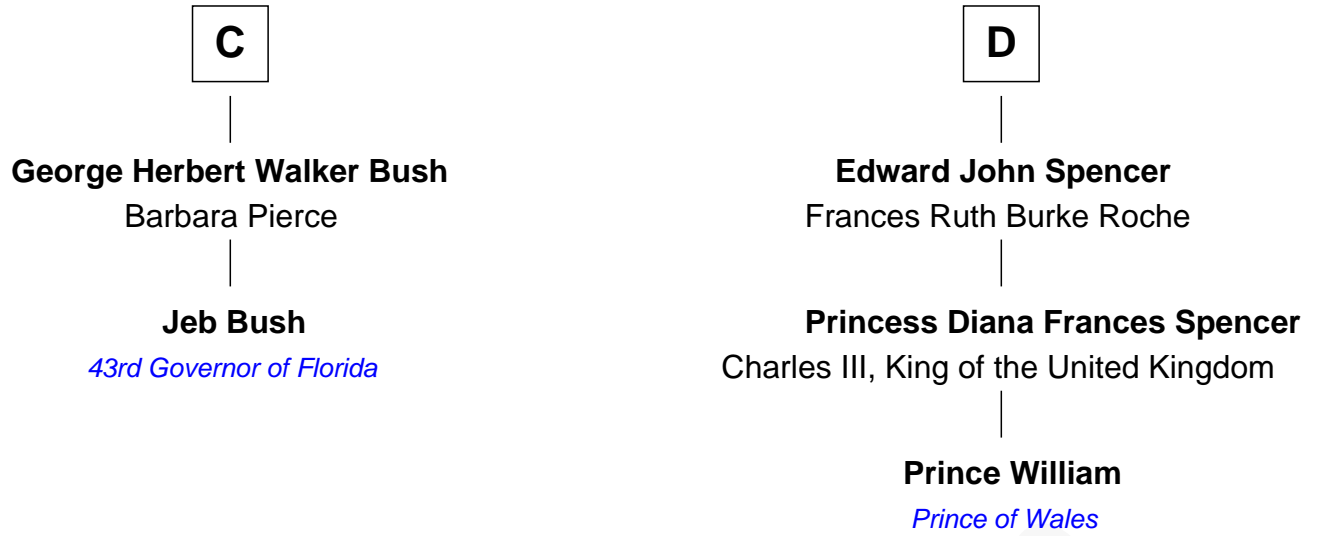

FamousKin.com Relationship Chart of

Jeb Bush

43rd Governor of Florida

18th cousin 1 time removed of

Prince William

Prince of Wales

Sir Richard de Vere

Alice Sergeaux

Richard Bullock

Alice Berrington

William Bullock

Elizabeth Bullock

Augustine Clement

A

Sir Robert de Vere

Joan Courtenay

John de Vere

Alice Colbroke

John de Vere

Elizabeth Trussel

Anne de Vere

Edmund Sheffield

Sir John Sheffield

Douglas Howard

Edmund Sheffield

Ursula Tyrwhitt

Mary Sheffield

Ferdinando Fairfax

B

FamousKin.com