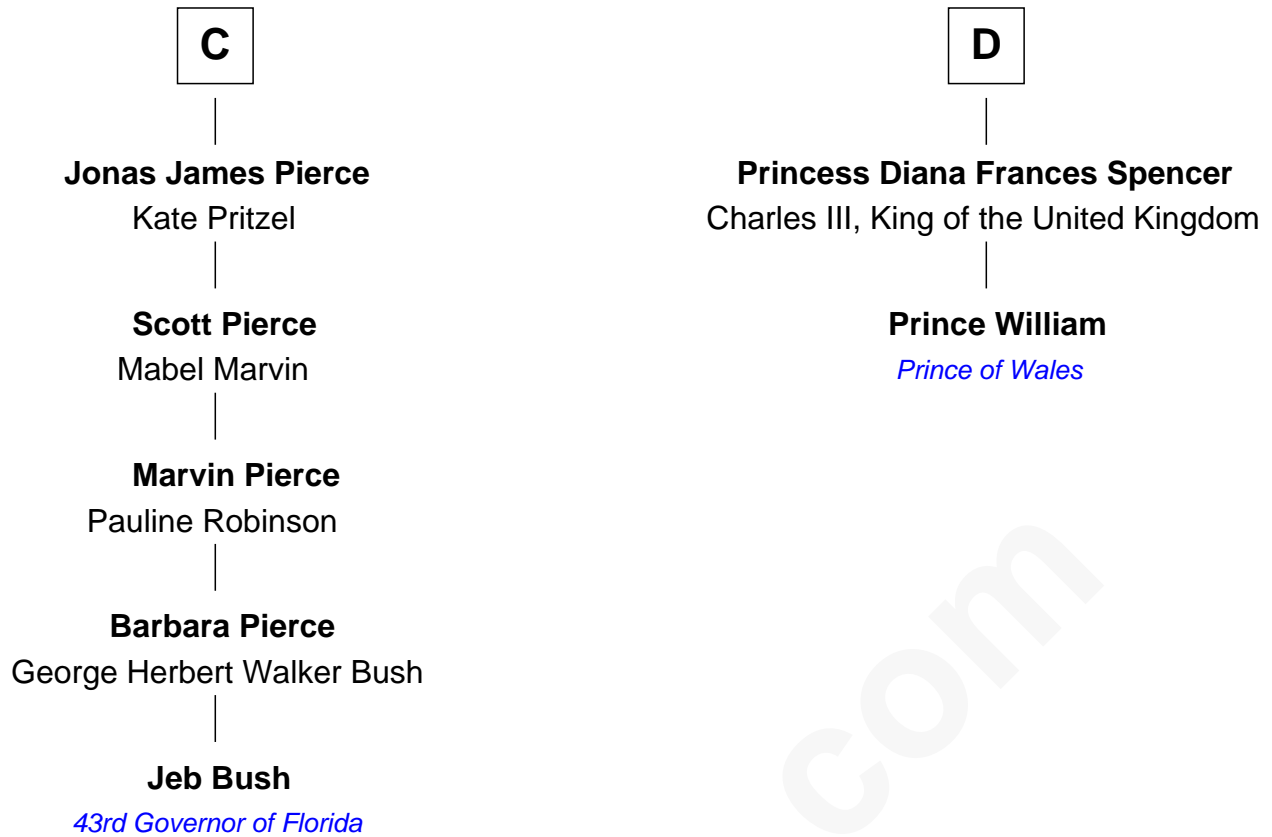

FamousKin.com Relationship Chart of

Jeb Bush

43rd Governor of Florida

18th cousin 3 times removed of

Prince William

Prince of Wales

Sir Maurice de Berkeley

Eve la Zouche

Milicent de Berkeley

John Maltravers

Sir John Maltravers

Gwenthin - - - - -

Eleanor Maltravers

John Fitzalan

Joan Fitzalan

Sir William Echyngnam

Katherine de Clyvedon

Sir John Berkeley

Elizabeth Betteshorne

Elizabeth Berkeley

Sir John Sutton

Sir Edmund Sutton

Matilda Clifford

Thomas Dudley

Grace Threlkeld

John Dudley

Elizabeth Gardiner

Anne Dudley

Sir Francis Popham

B

William photo by [InSapphoWeTrust](#) [\(CC BY-SA 2.0\)](#)