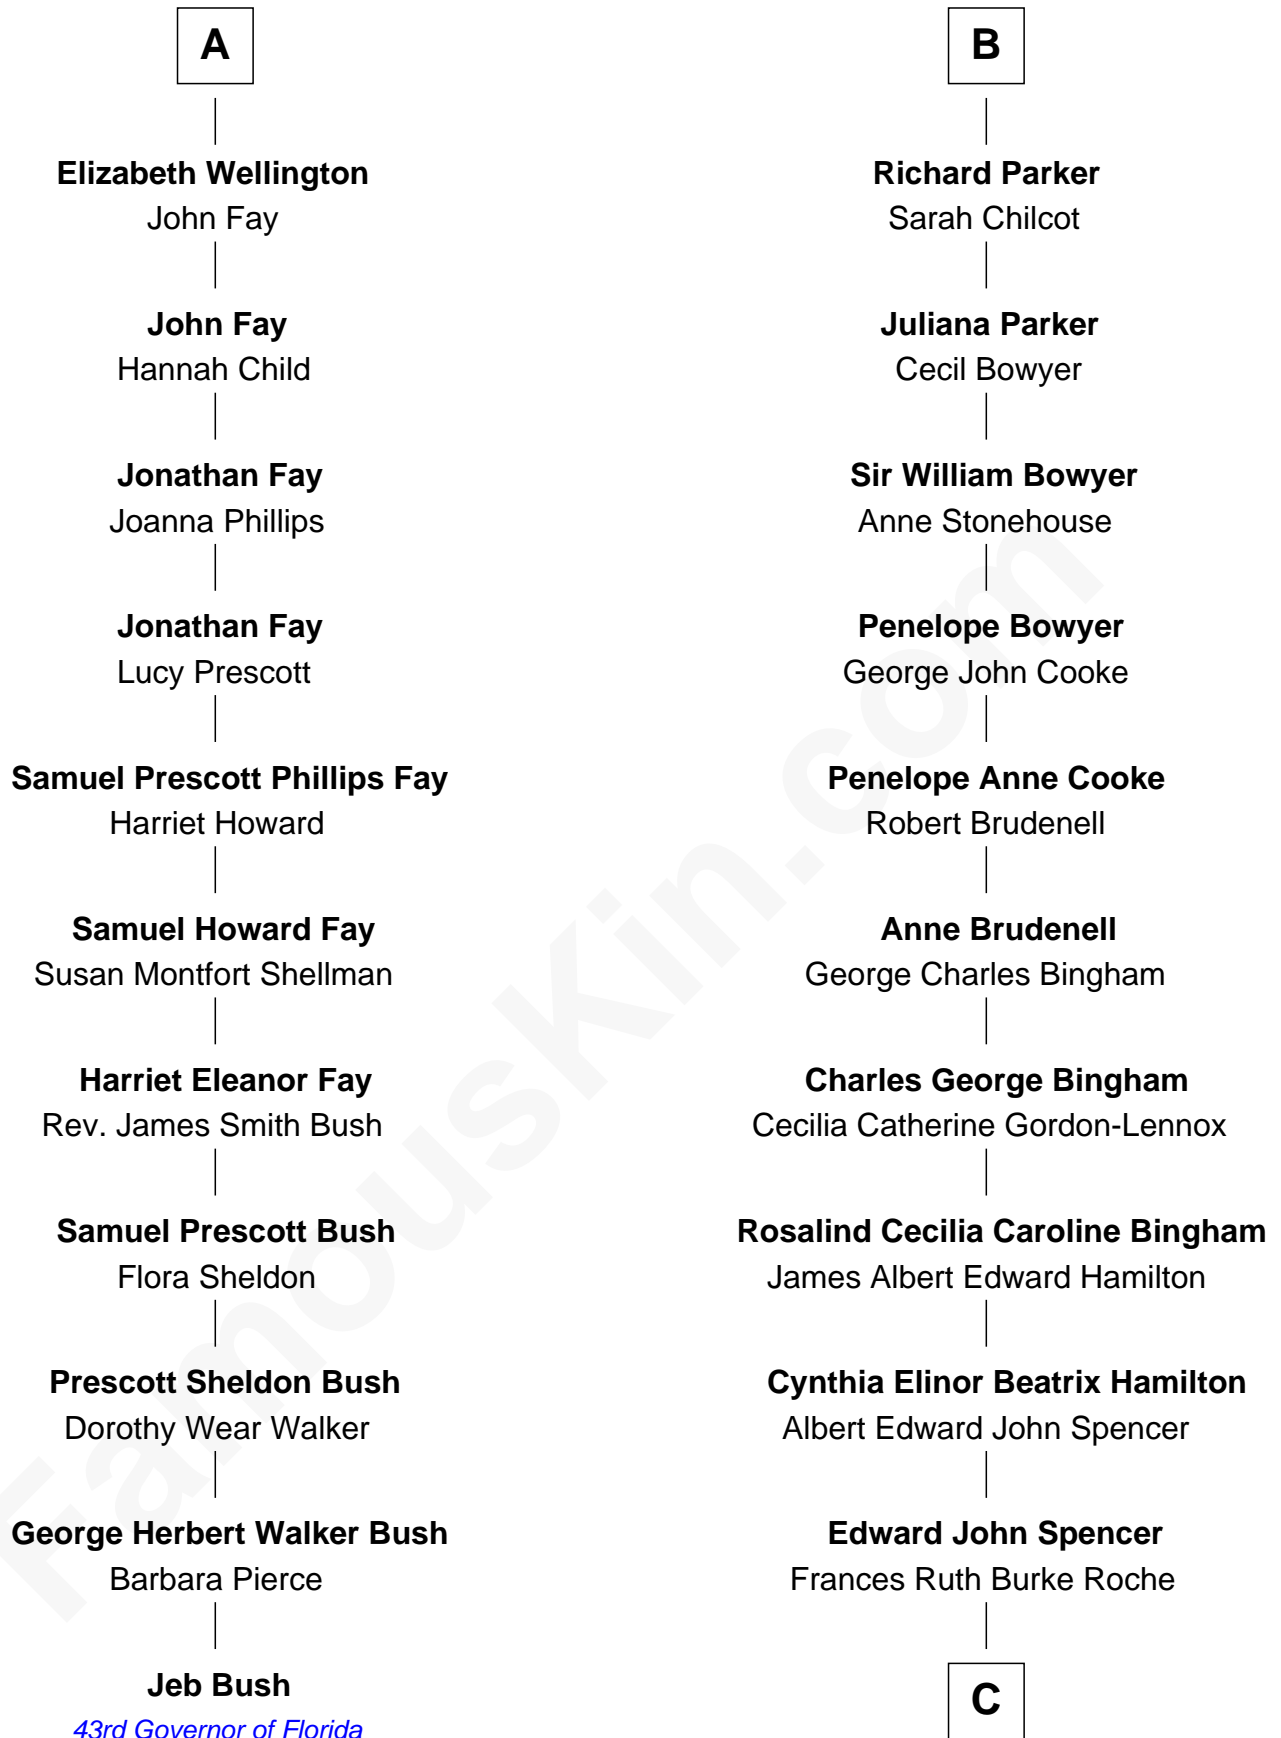

# FamousKin.com Relationship Chart of

**Jeb Bush**

*43rd Governor of Florida*

17th cousin 1 time removed of

**Prince William**

*Prince of Wales*

**Sir William Brandon**

Elizabeth Wingfield

C

**Princess Diana Frances Spencer**  
Charles III, King of the United Kingdom

**Prince William**  
*Prince of Wales*

FamousKin.com