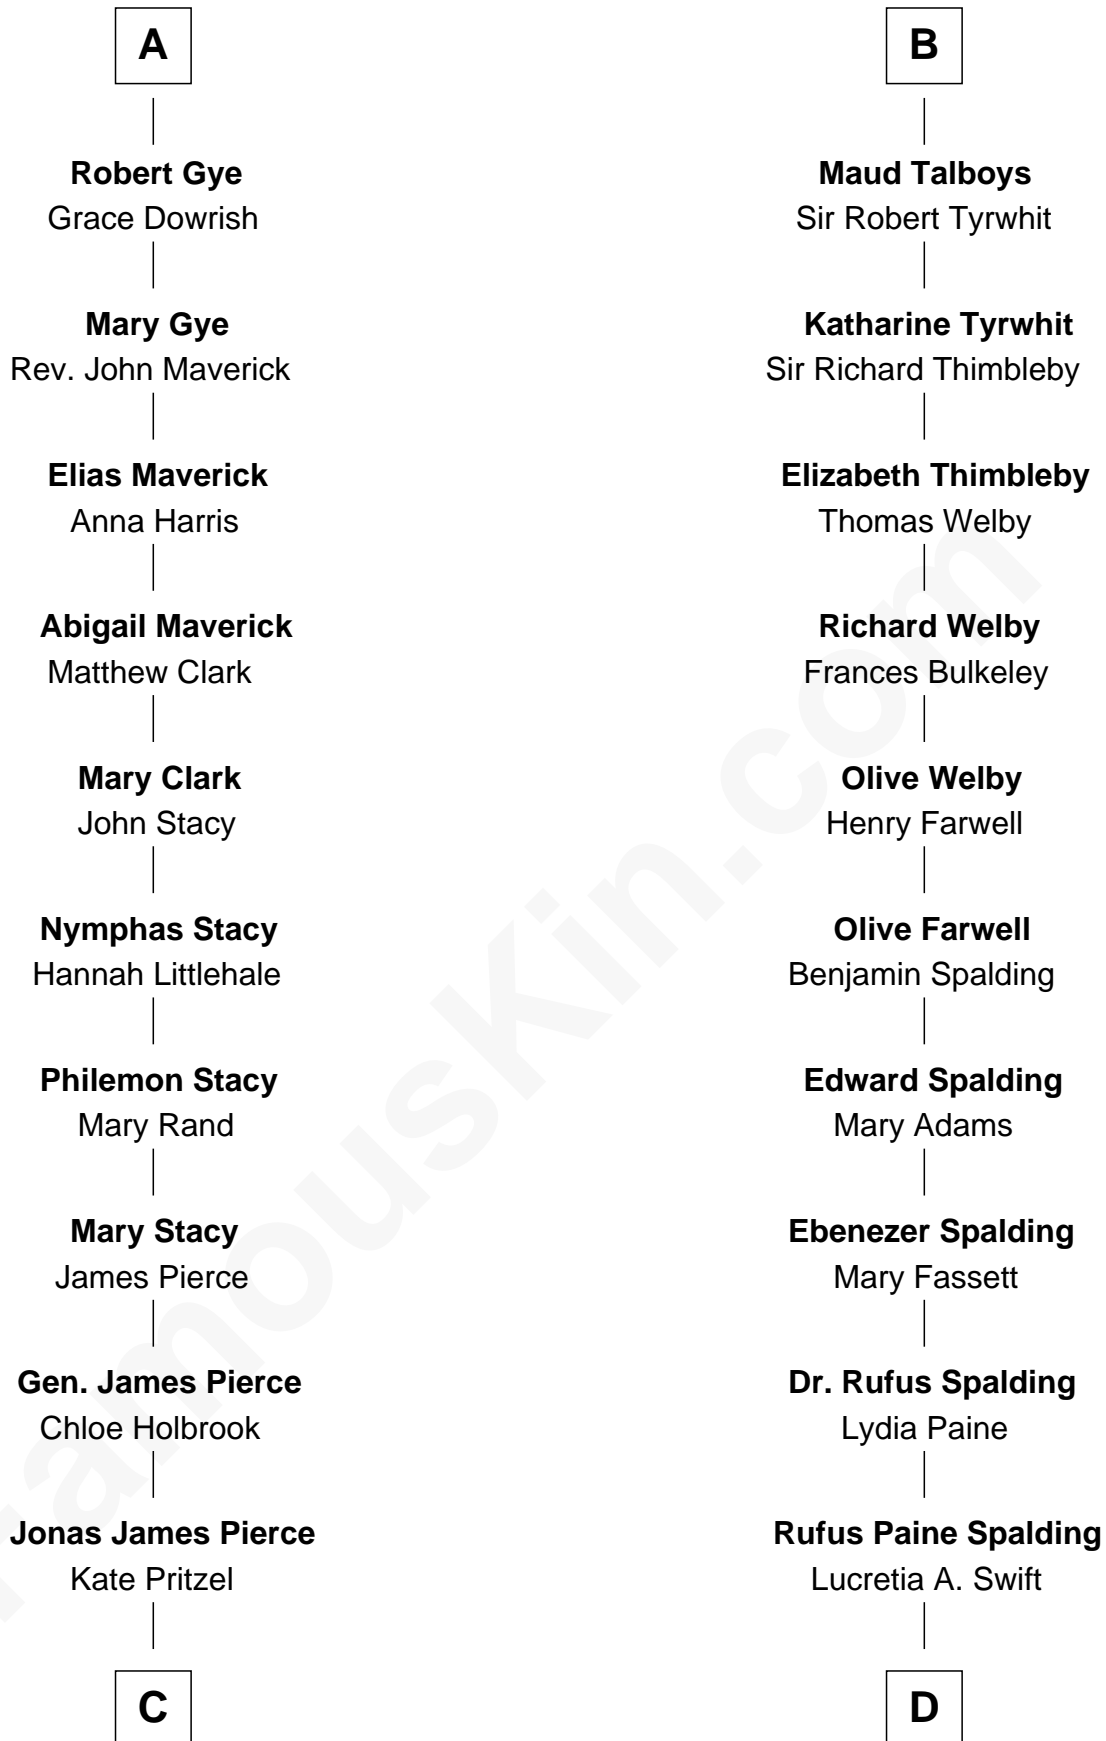

FamousKin.com

Relationship Chart of

Jeb Bush

43rd Governor of Florida

18th cousin 2 times removed of

William Rufus Day

36th U.S. Secretary of State

Henry Plantagenet
Maud de Chaworth

FamousKin.com