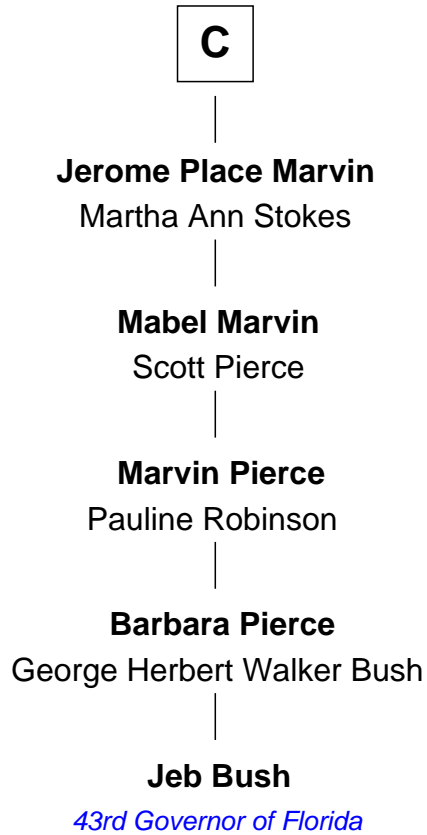

## Relationship Chart of

### Jeb Bush

43rd Governor of Florida

16th cousin 5 times removed of

### William Rufus Day

36th U.S. Secretary of State

**Ralph de Stafford**

*with wife*  
Katherine de Hastang

*with wife*  
Margaret de Audley

FamousKin.com