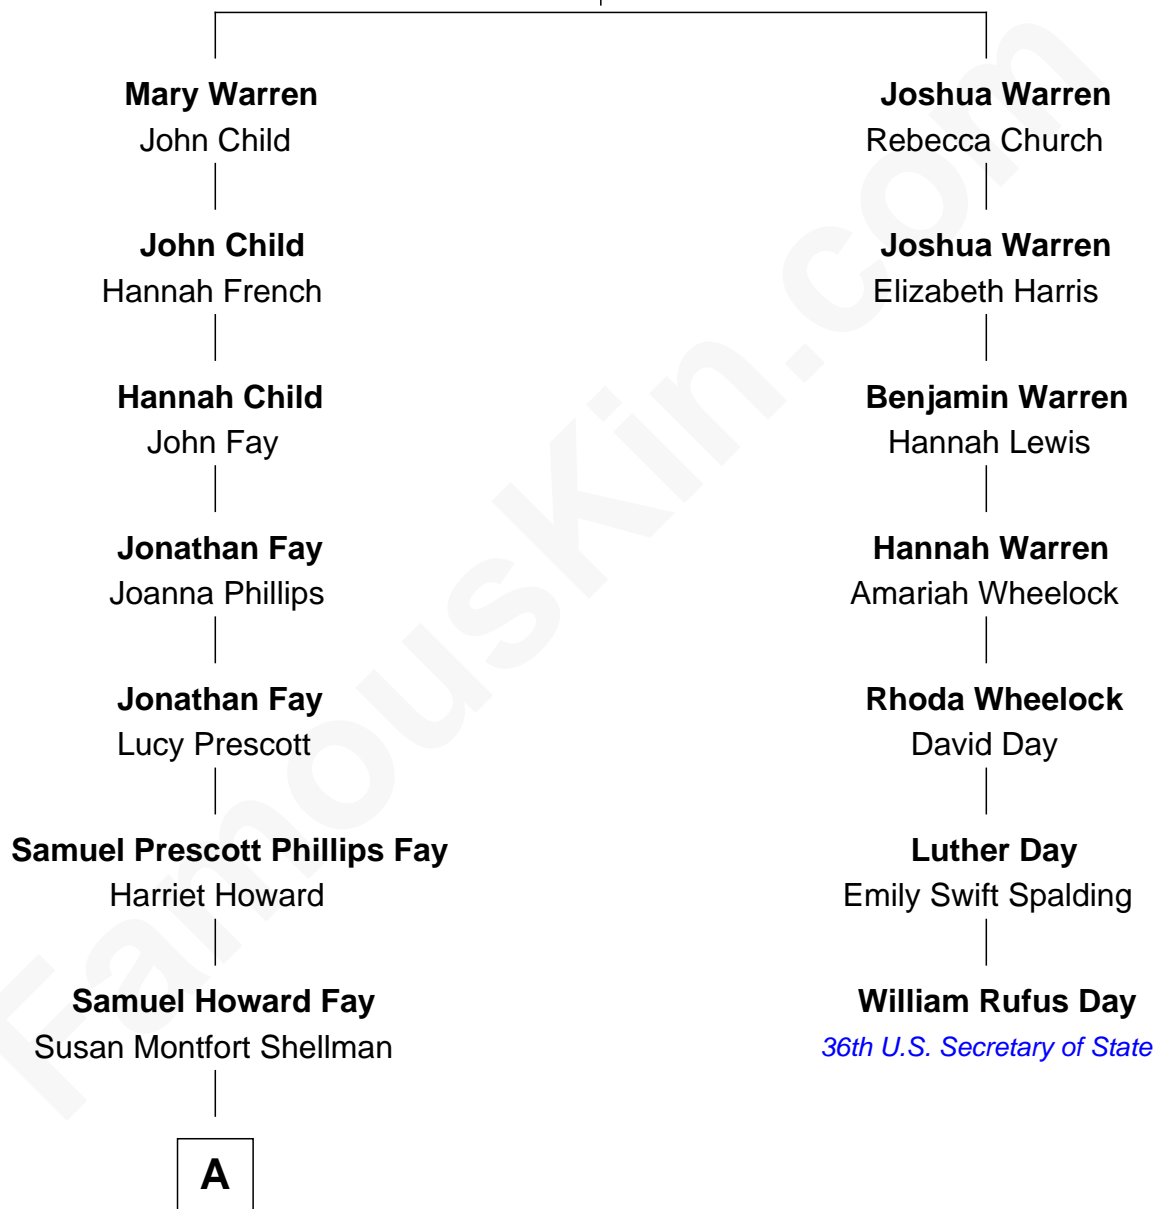

FamousKin.com Relationship Chart of

Jeb Bush

43rd Governor of Florida

6th cousin 5 times removed of

William Rufus Day

36th U.S. Secretary of State

Daniel Warren

Mary Barron

A

—
Harriet Eleanor Fay
Rev. James Smith Bush

—
Samuel Prescott Bush
Flora Sheldon

—
Prescott Sheldon Bush
Dorothy Wear Walker

—
George Herbert Walker Bush
Barbara Pierce

—
Jeb Bush
43rd Governor of Florida