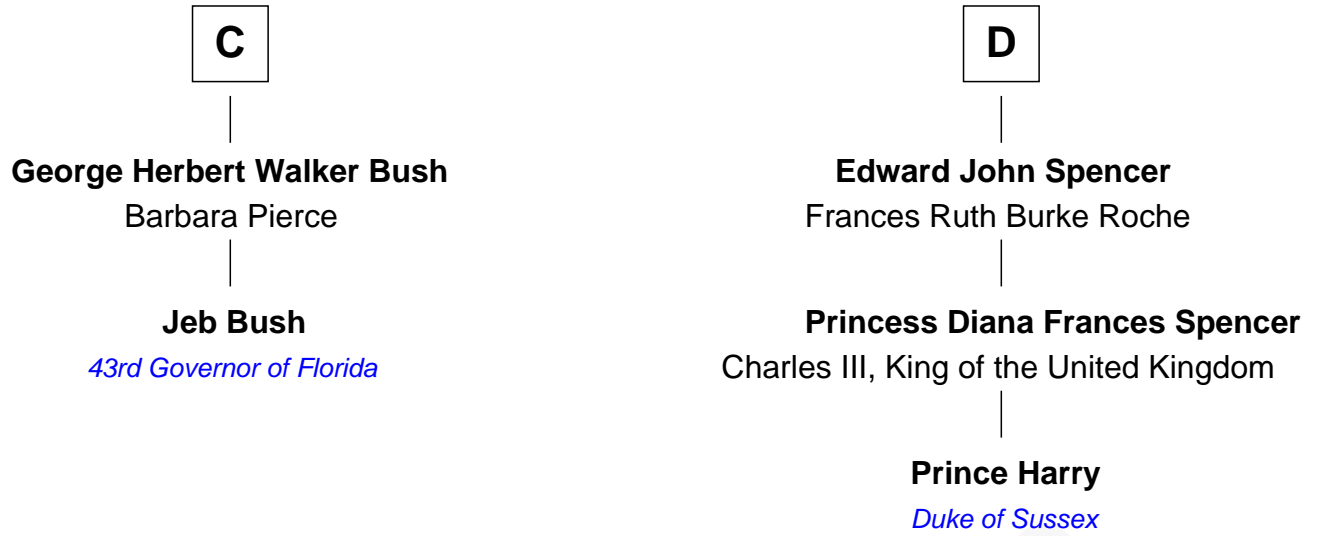

FamousKin.com Relationship Chart of

Jeb Bush

43rd Governor of Florida

18th cousin 1 time removed of

Prince Harry

Duke of Sussex

Sir Richard de Vere

Alice Sergeaux

Richard Bullock

Alice Berrington

William Bullock

Elizabeth Bullock

Augustine Clement

A

Sir Robert de Vere

Joan Courtenay

John de Vere

Alice Colbroke

John de Vere

Elizabeth Trussel

Anne de Vere

Edmund Sheffield

Sir John Sheffield

Douglas Howard

Edmund Sheffield

Ursula Tyrwhitt

Mary Sheffield

Ferdinando Fairfax

B

FamousKin.com