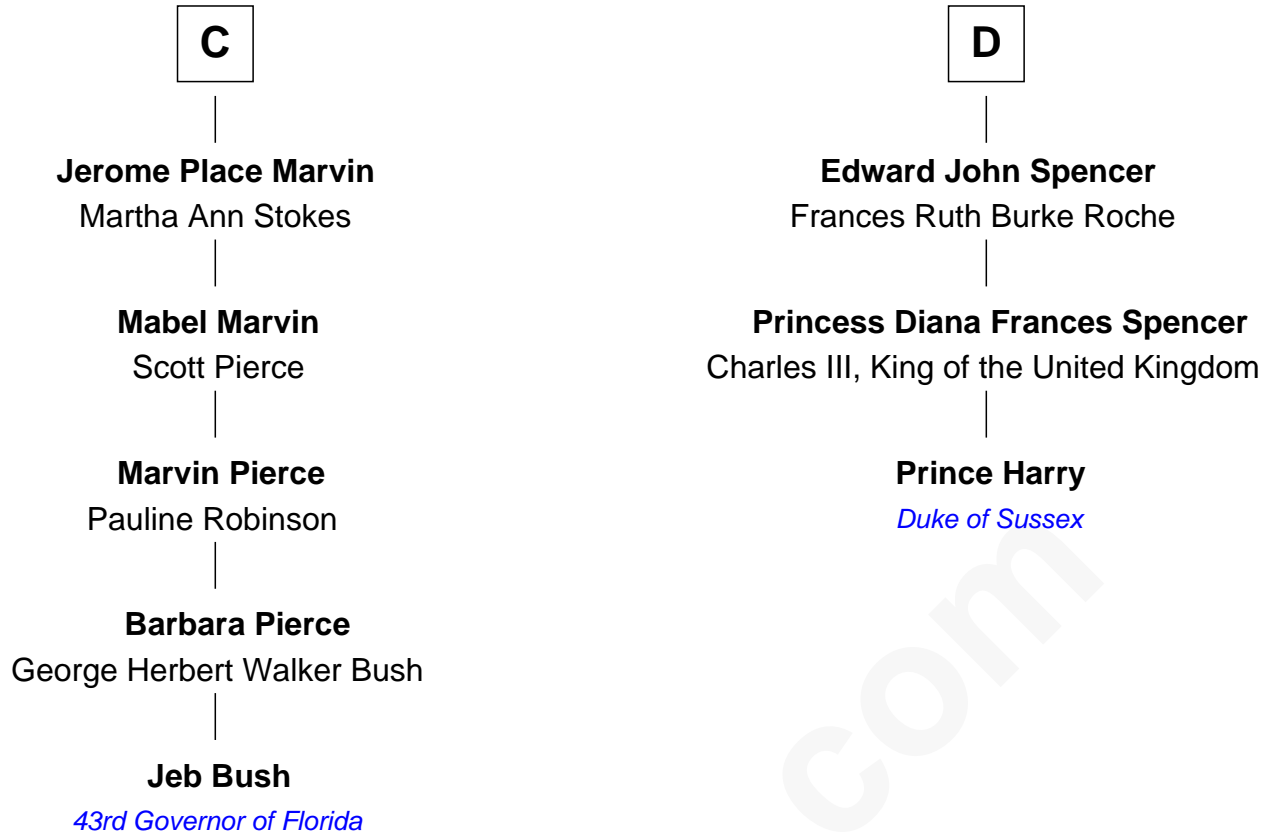

# FamousKin.com Relationship Chart of

**Jeb Bush**

*43rd Governor of Florida*

19th cousin 2 times removed of

**Prince Harry**

*Duke of Sussex*

**Ralph de Stafford**

*with wife*  
*Katherine de Hastang*

Sir Ralph Neville

**Maud de Swinnerton**

Sir John Savage

**Philippe Neville**

Sir Thomas Dacre

**Margaret Savage**

Sir John Dutton

**Joan Dacre**

Thomas Clifford

**Maude Dutton**

Sir William Booth

**Matilda Clifford**

Sir Edmund Sutton

**Sir George Booth**

Katherine Montfort

**Thomas Dudley**

Grace Threlkeld

**Sir William Booth**

Ellen Montgomery

**John Dudley**

Elizabeth Gardiner

**A**

**B**

FamousKin.com