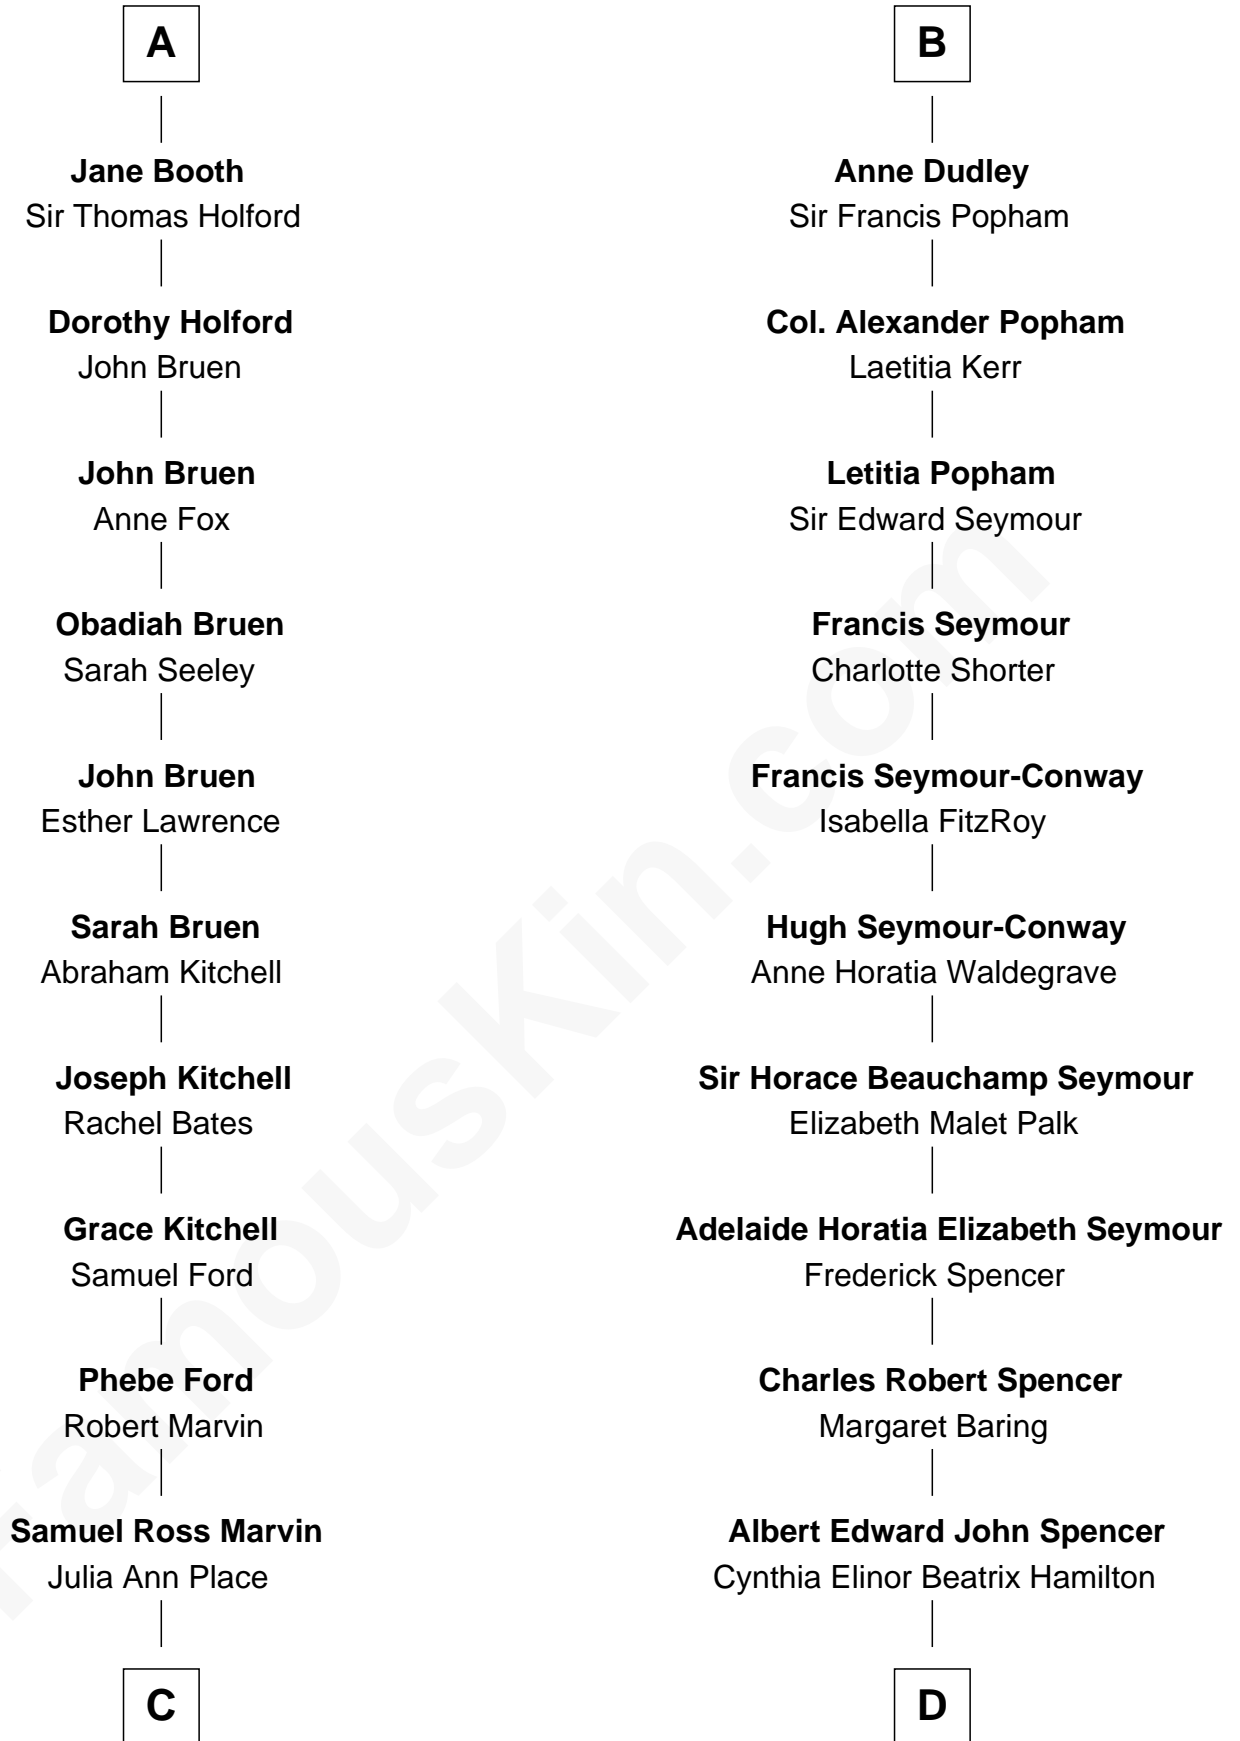

# FamousKin.com Relationship Chart of

**Jeb Bush**

*43rd Governor of Florida*

19th cousin 2 times removed of

**Prince Harry**

*Duke of Sussex*

**Ralph de Stafford**

*with wife*  
*Katherine de Hastang*

Sir Ralph Neville

**Maud de Swinnerton**

Sir John Savage

**Philippe Neville**

Sir Thomas Dacre

**Margaret Savage**

Sir John Dutton

**Joan Dacre**

Thomas Clifford

**Maude Dutton**

Sir William Booth

**Matilda Clifford**

Sir Edmund Sutton

**Sir George Booth**

Katherine Montfort

**Thomas Dudley**

Grace Threlkeld

**Sir William Booth**

Ellen Montgomery

**John Dudley**

Elizabeth Gardiner

**A**

**B**

FamousKin.com