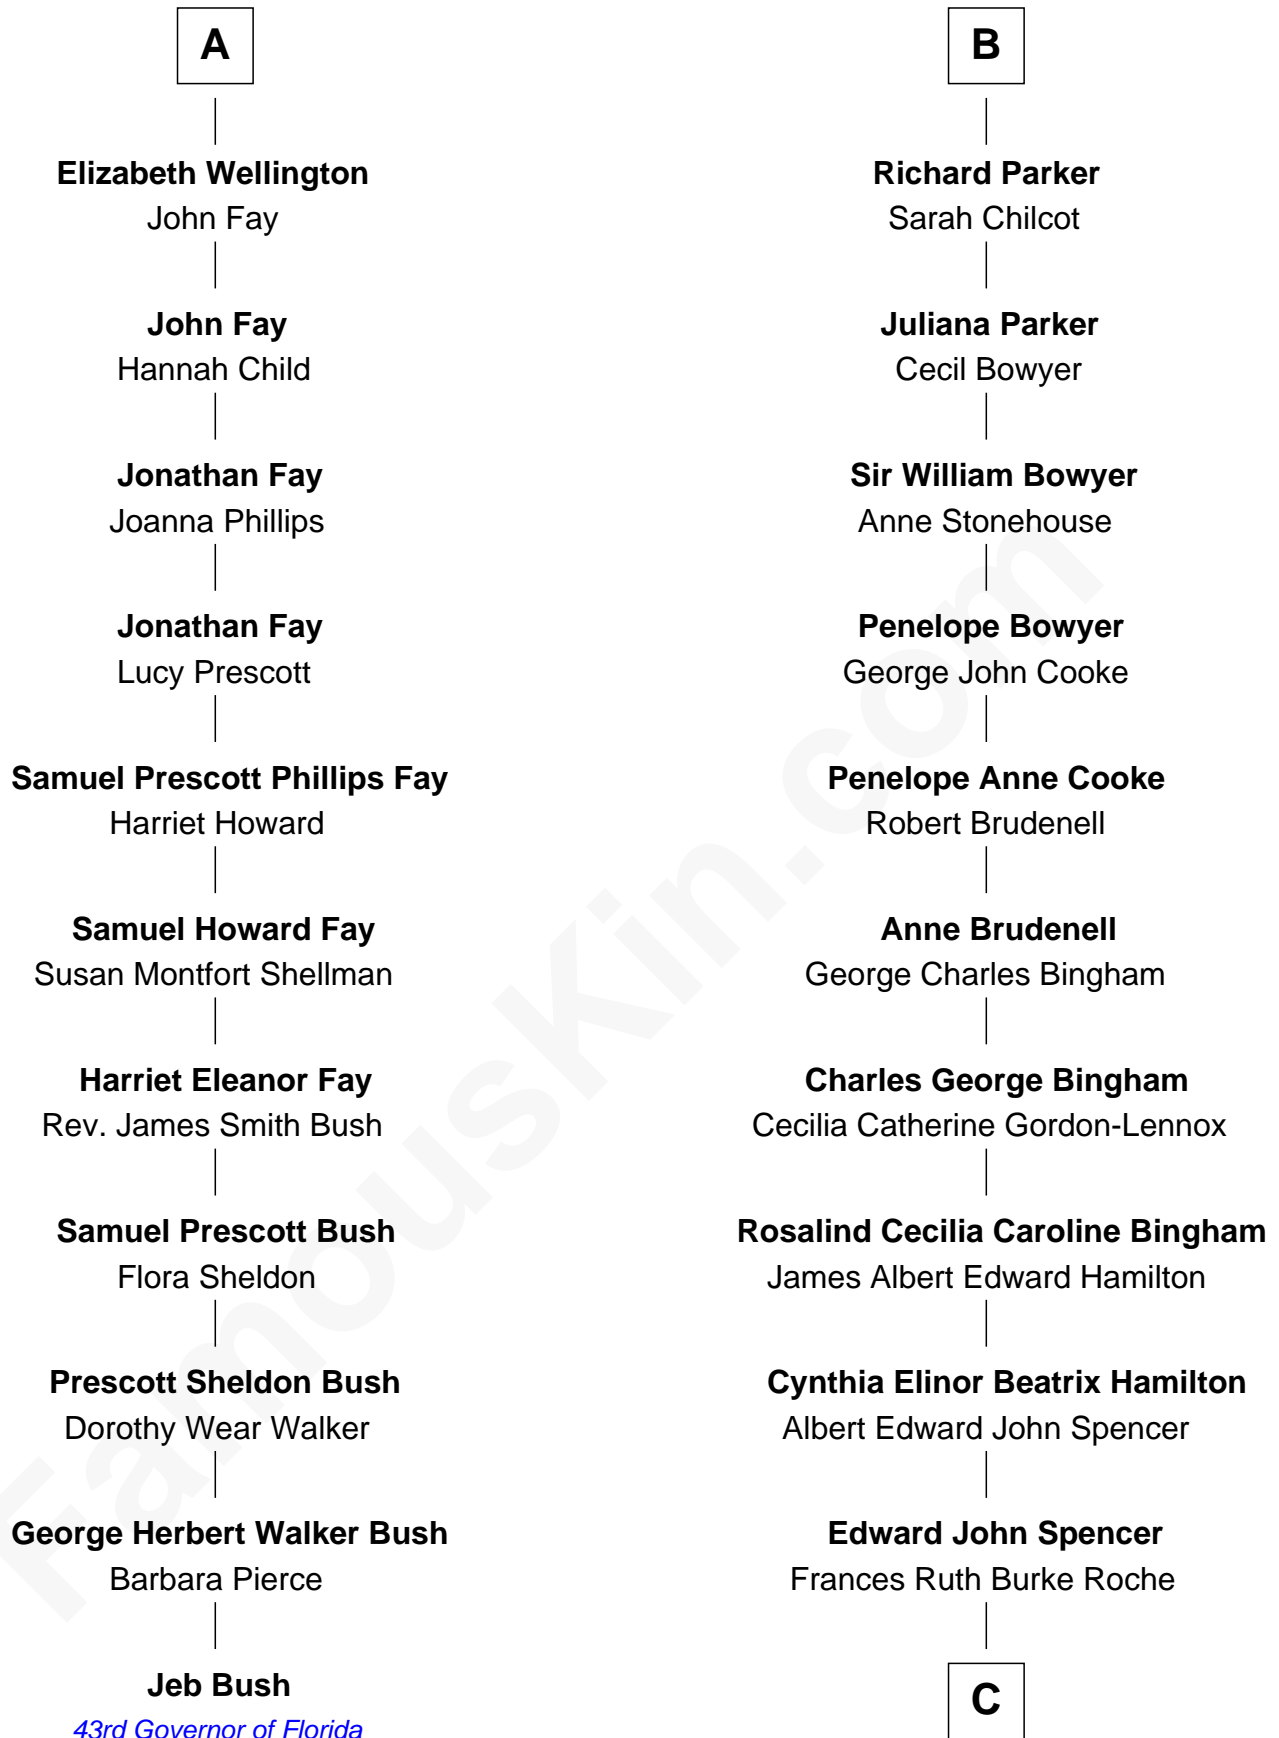

FamousKin.com Relationship Chart of

Jeb Bush

43rd Governor of Florida

17th cousin 1 time removed of

Prince Harry

Duke of Sussex

Sir William Brandon

Elizabeth Wingfield

C

Princess Diana Frances Spencer
Charles III, King of the United Kingdom

Prince Harry
Duke of Sussex

FamousKin.com