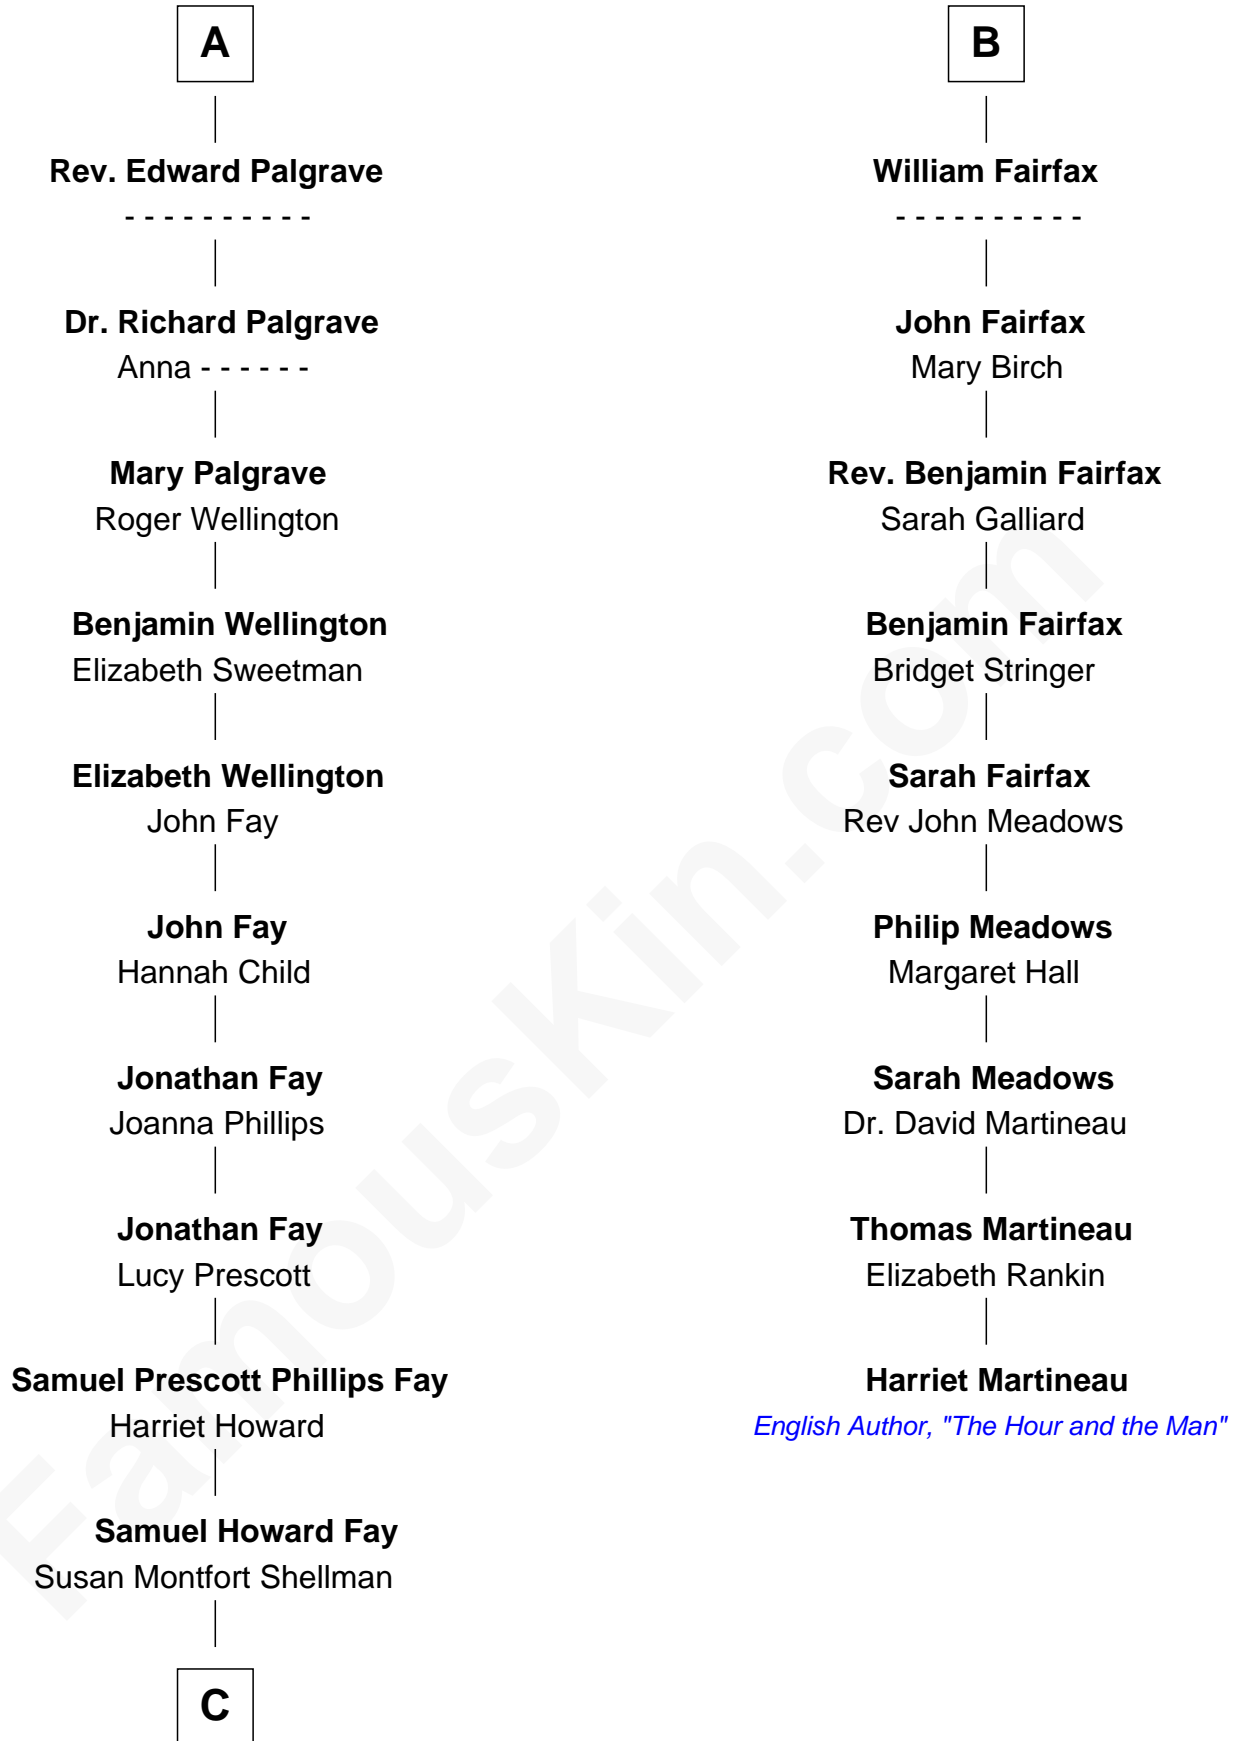

FamousKin.com Relationship Chart of

Jeb Bush

43rd Governor of Florida

15th cousin 6 times removed of

Harriet Martineau

Author of The Hour and the Man

Elizabeth de Badlesmere

with husband
Sir William de Bohun

Elizabeth Mortimer
Sir Henry Percy

Elizabeth Wingfield
Sir William Brandon

Sir Henry Percy
Eleanor Neville

Eleanor Brandon
John Glemham

Sir Henry Percy
Eleanor Poynings

Anne Glemham
Henry Palgrave

Margaret Percy
Sir William Gascoigne

Thomas Palgrave
Alice Gunton

Agnes Gascoigne
Sir Thomas Fairfax

A

B

C

Harriet Eleanor Fay
Rev. James Smith Bush

Samuel Prescott Bush
Flora Sheldon

Prescott Sheldon Bush
Dorothy Wear Walker