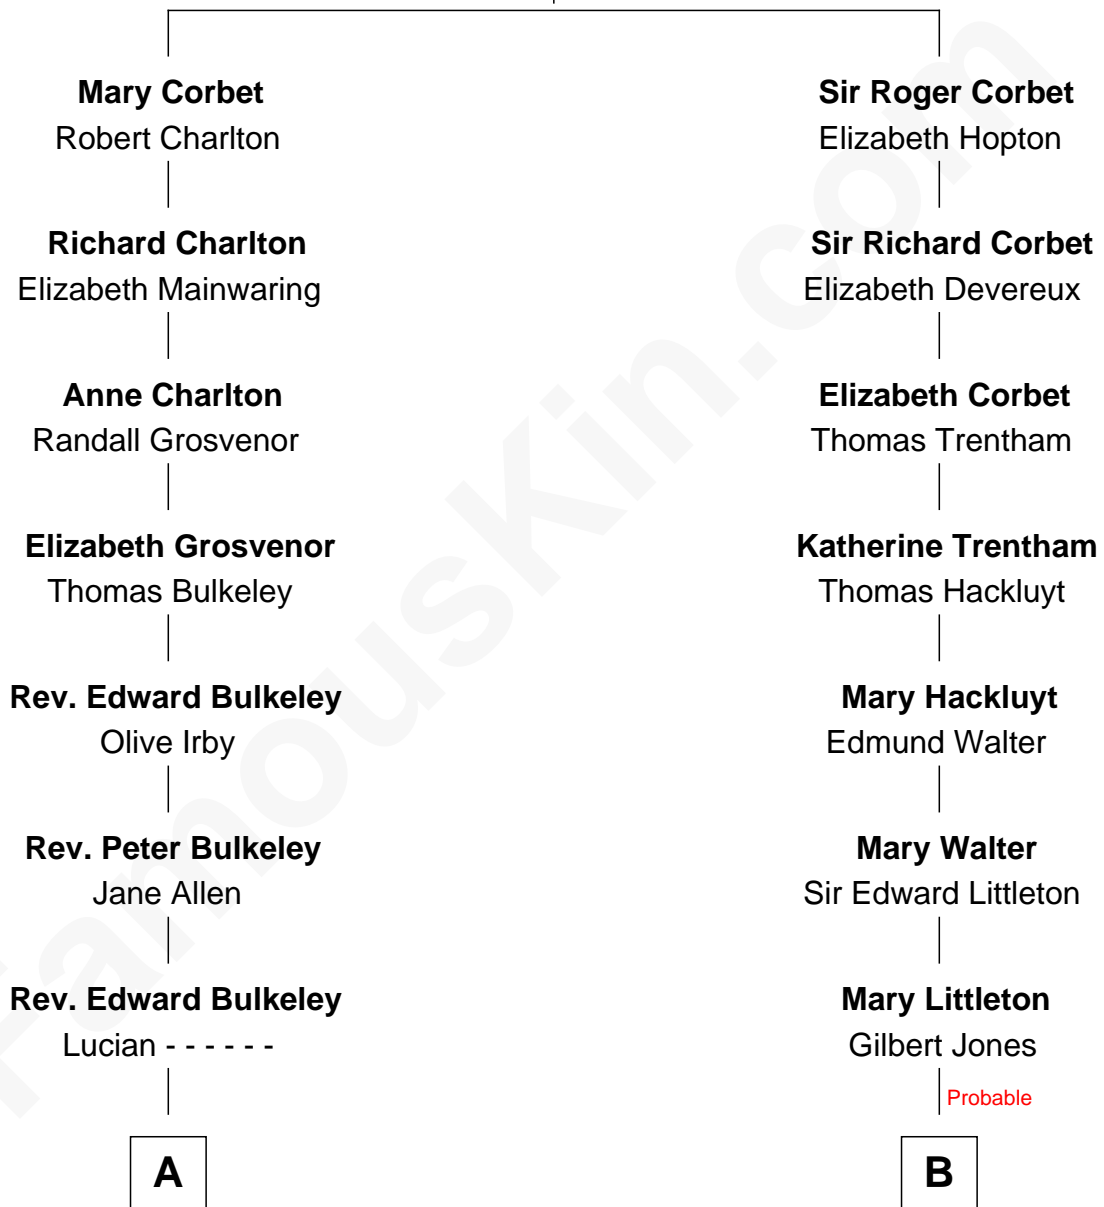

FamousKin.com Relationship Chart of

Jeb Bush

43rd Governor of Florida

17th cousin 1 time removed of

Mary Chapin Carpenter

Singer and Songwriter

Sir Robert Corbet

Margaret - - - - -

C

Chapin Carpenter
Mary Bowie Robertson

Mary Chapin Carpenter
Singer and Songwriter

FamousKin.com