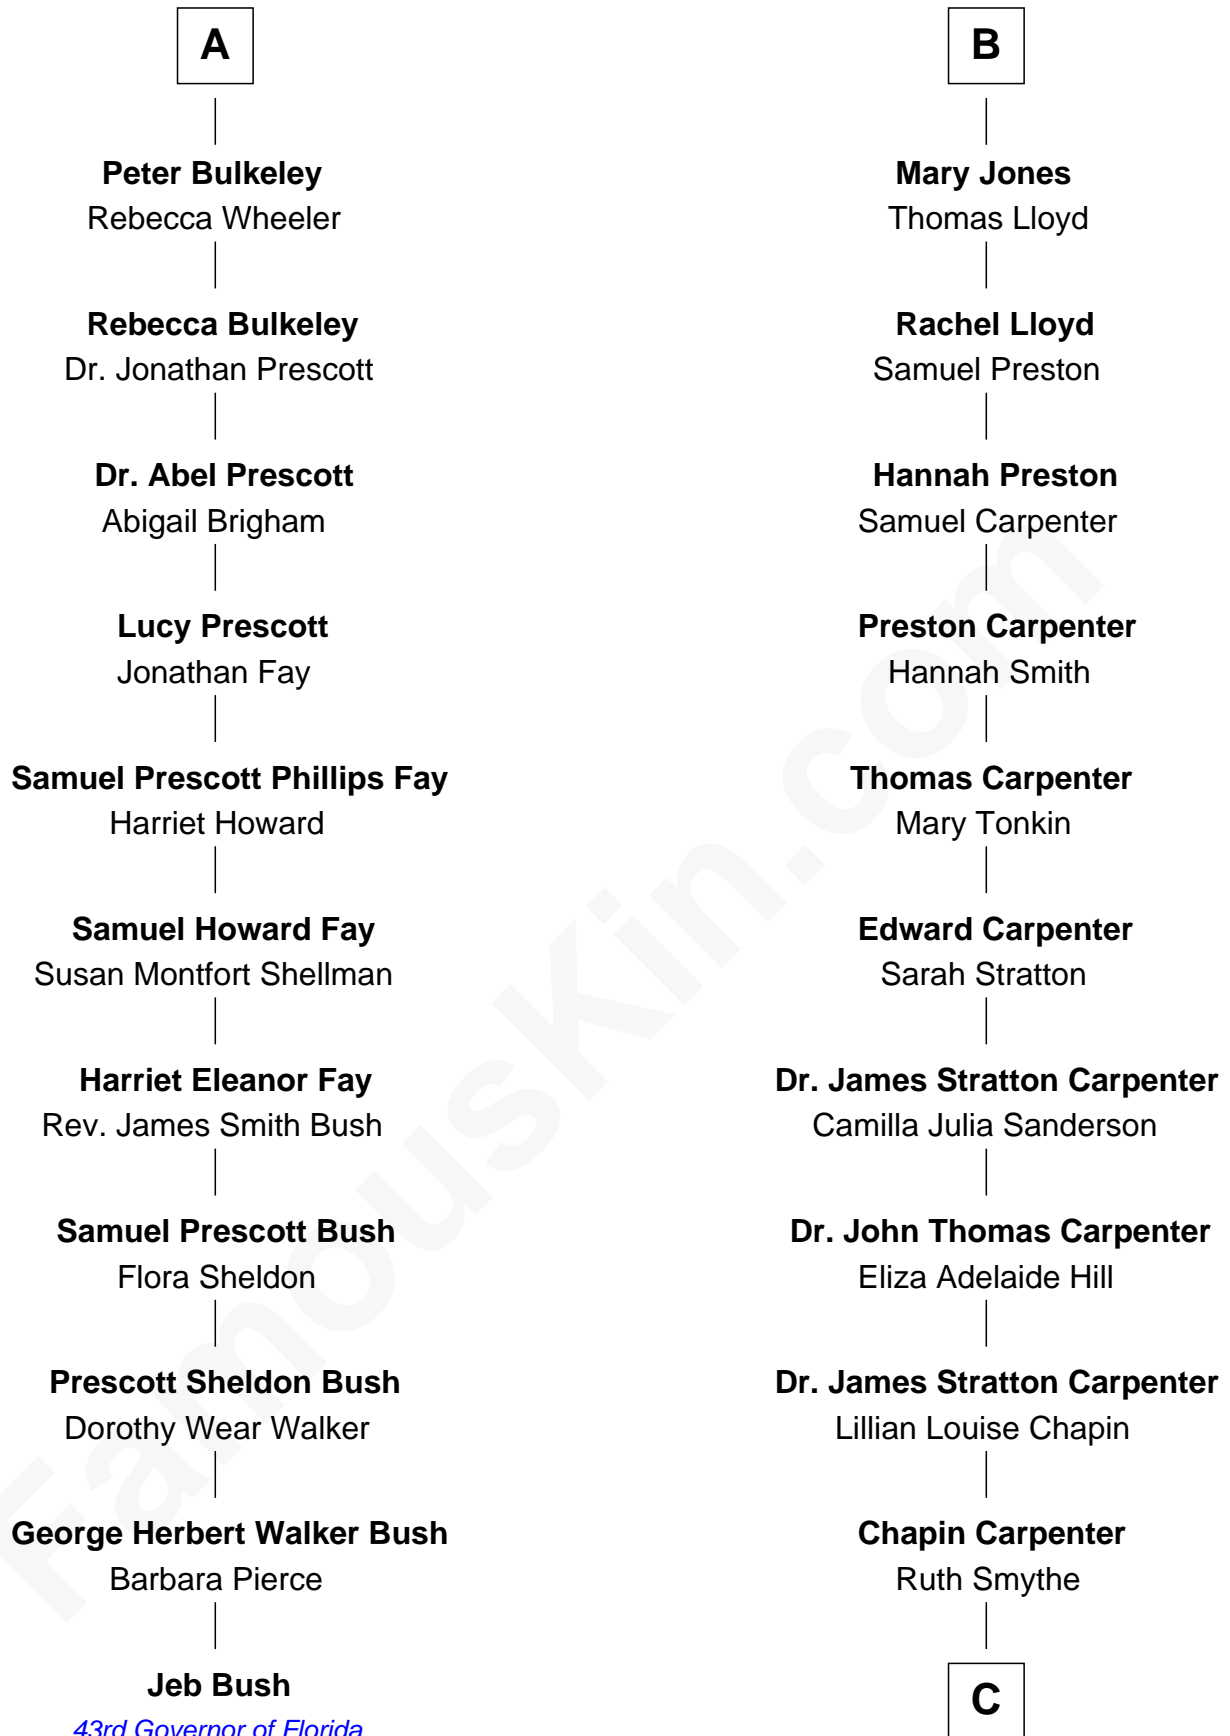

FamousKin.com Relationship Chart of

Jeb Bush

43rd Governor of Florida

17th cousin 1 time removed of

Mary Chapin Carpenter

Singer and Songwriter

Sir Robert Corbet

Margaret - - - - -

C

Chapin Carpenter
Mary Bowie Robertson

Mary Chapin Carpenter
Singer and Songwriter

FamousKin.com