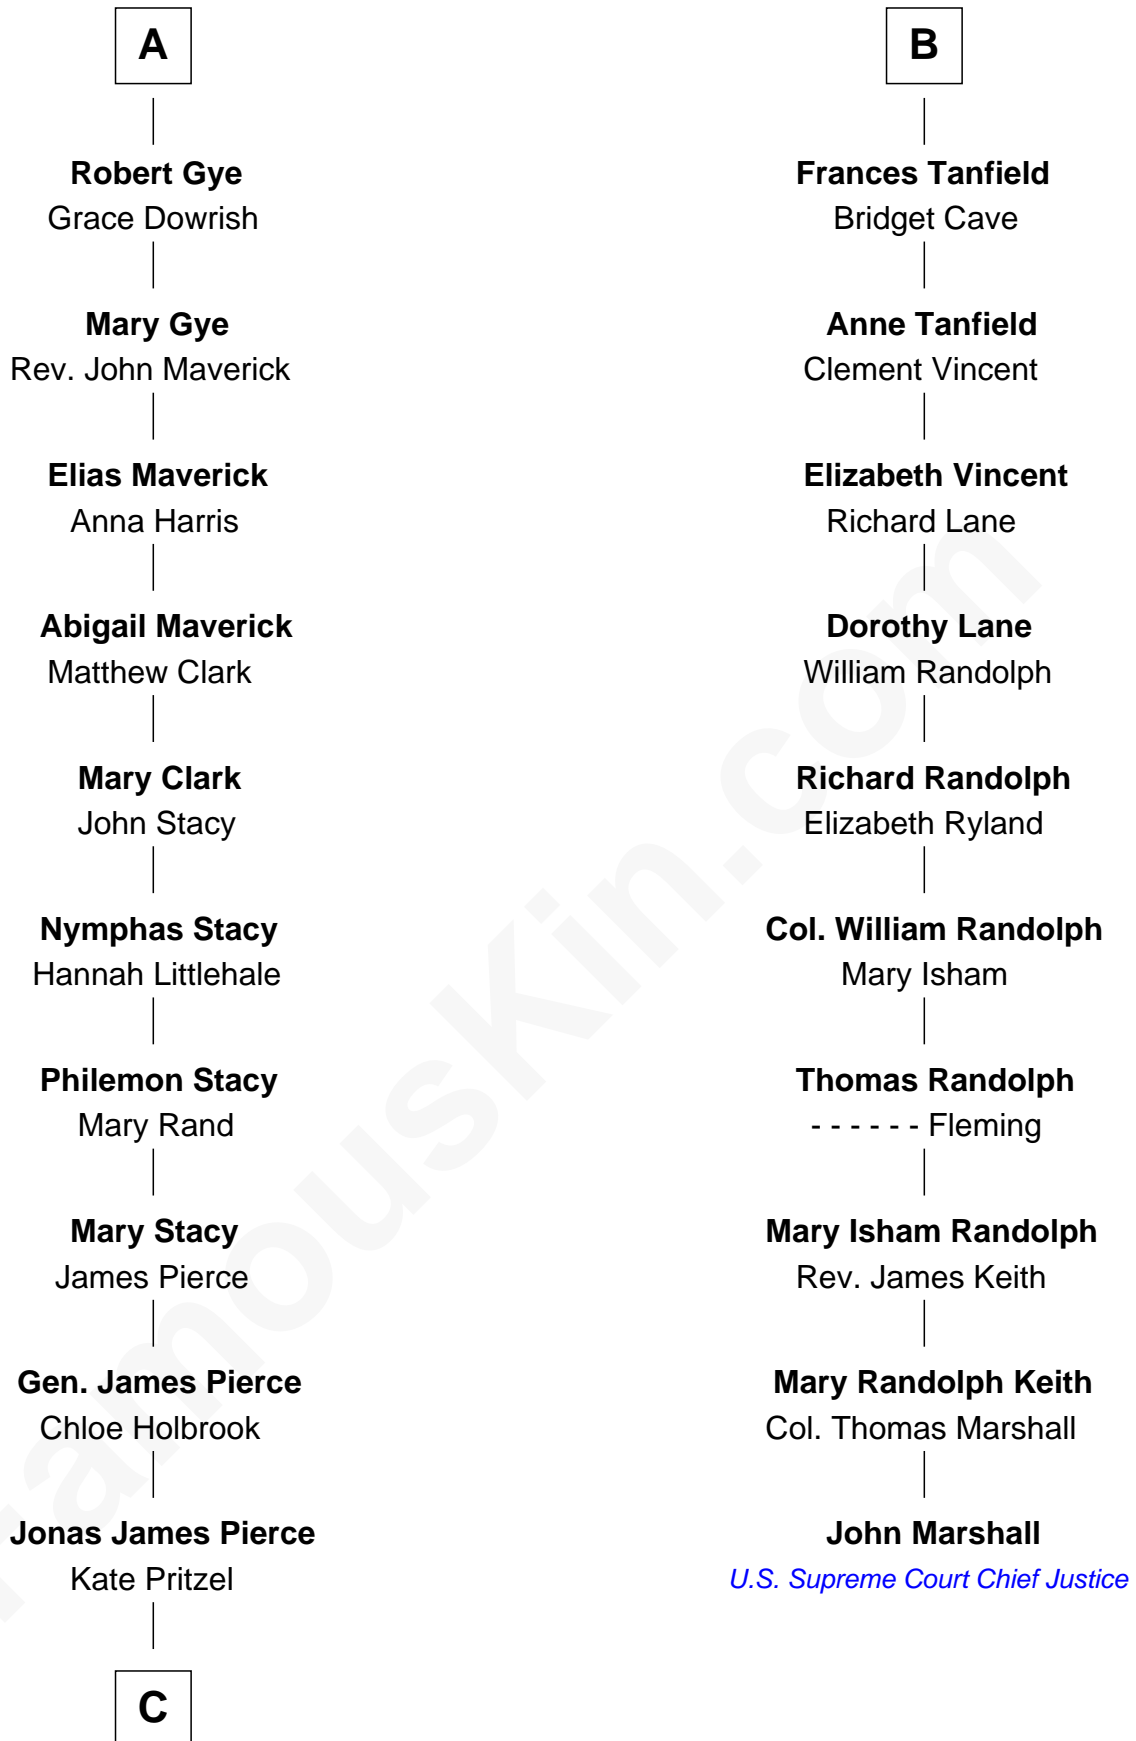

FamousKin.com Relationship Chart of

Jeb Bush

43rd Governor of Florida

16th cousin 4 times removed of

John Marshall

4th Chief Justice of the U.S. Supreme Court

Henry Plantagenet
Maud de Chaworth

Eleanor Plantagenet
Richard Fitzalan

John Fitzalan
Eleanor Maltravers

Joan Fitzalan
Sir William Echyngnam

Joan Echyngnam
Sir John Bayntun

Henry Bayntun

Jane Bayntun
Thomas Prowse

Mary Prowse
John Gye

A

Joan of Lancaster
John de Mowbray

John de Mowbray
Elizabeth de Segrave

Sir Thomas Mowbray
Elizabeth Fitzalan

Margaret Mowbray
Sir Robert Howard

Katherine Howard
Sir Edward Neville

Catherine Neville
Robert Tanfield

William Tanfield
Elizabeth Stavely

B

FamousKin.com