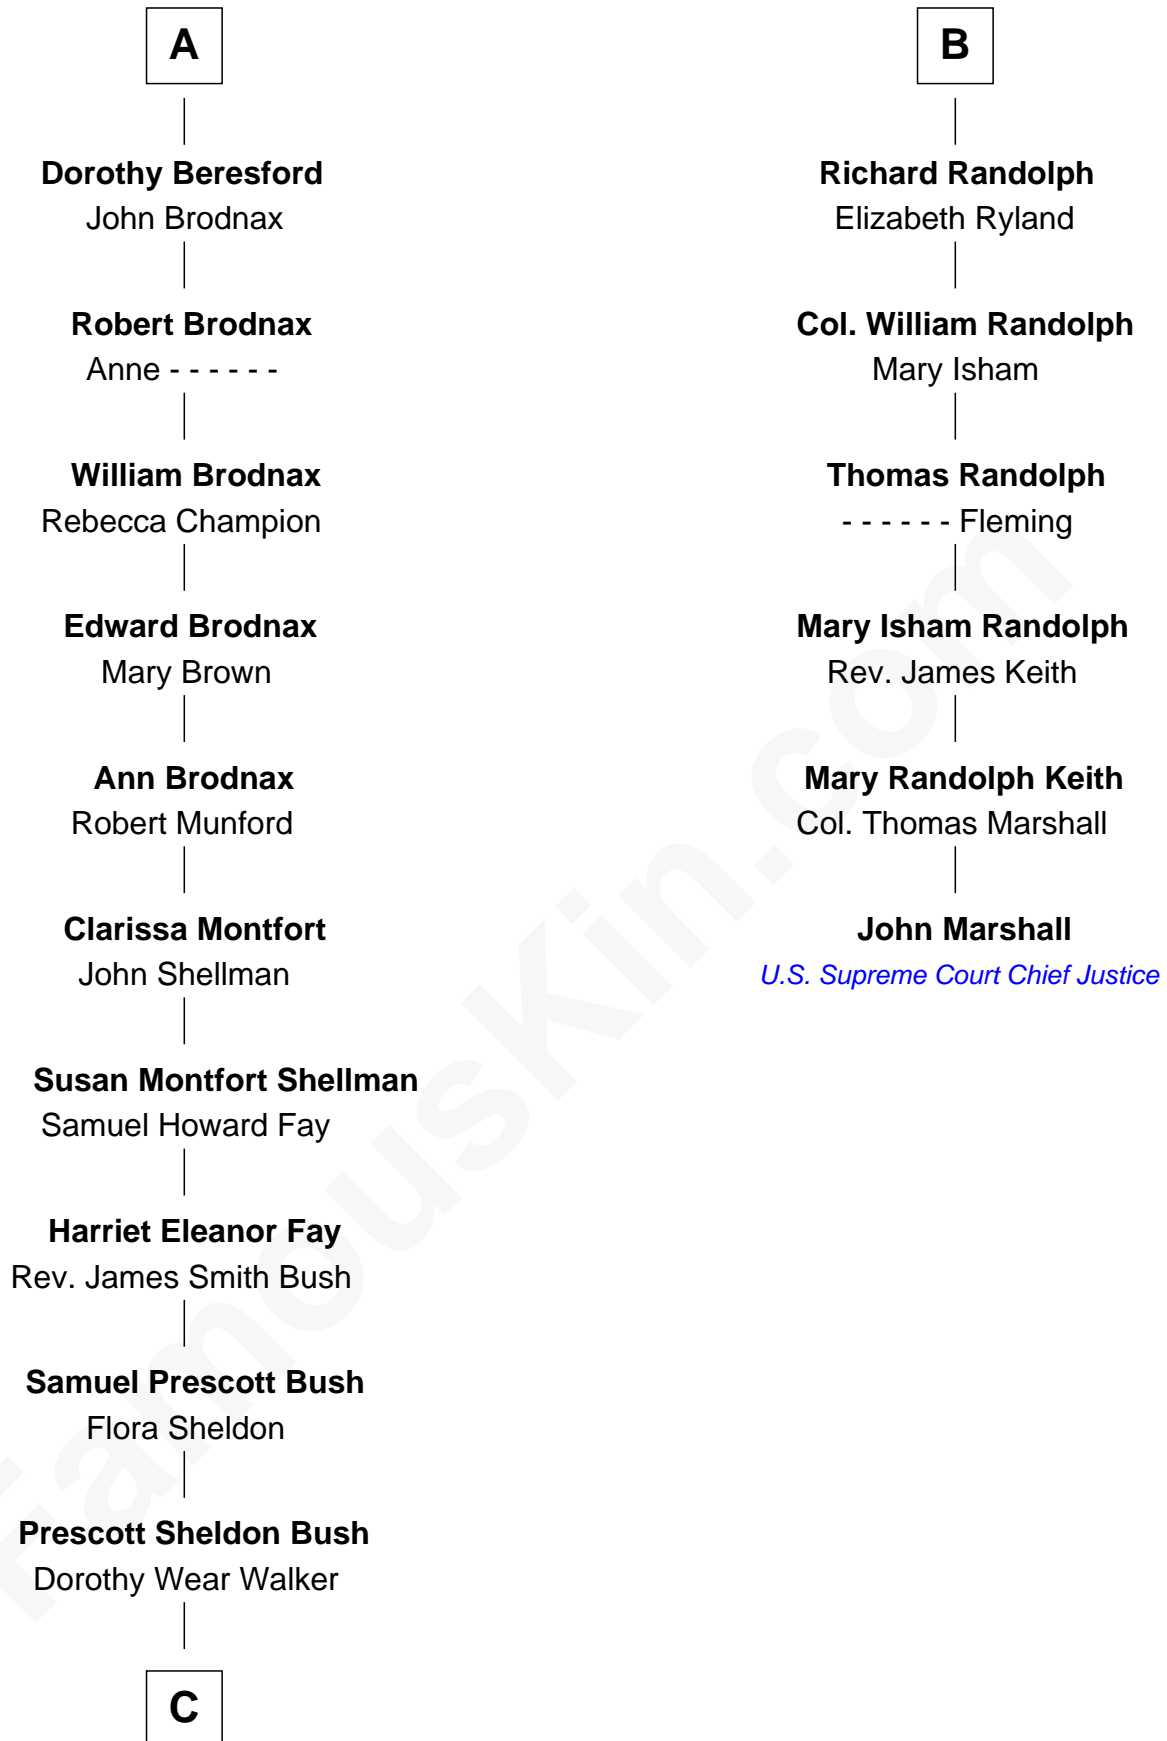

FamousKin.com Relationship Chart of

Jeb Bush

43rd Governor of Florida

12th cousin 6 times removed of

John Marshall

4th Chief Justice of the U.S. Supreme Court

Sir Robert Howard

Margaret Mowbray

Sir John Howard

Katherine Moleyns

Isabel Howard

Sir Robert Mortimer

Elizabeth Mortimer

George Guilford

Sir John Guilford

Barbara West

Elizabeth Guilford

Sir William Cromer

Dorothy Cromer

William Seyliard

Elizabeth Seyliard

Cornelius Beresford

A

Katherine Howard

Clement Vincent

Elizabeth Vincent

Richard Lane

Dorothy Lane

William Randolph

B

C

George Herbert Walker Bush