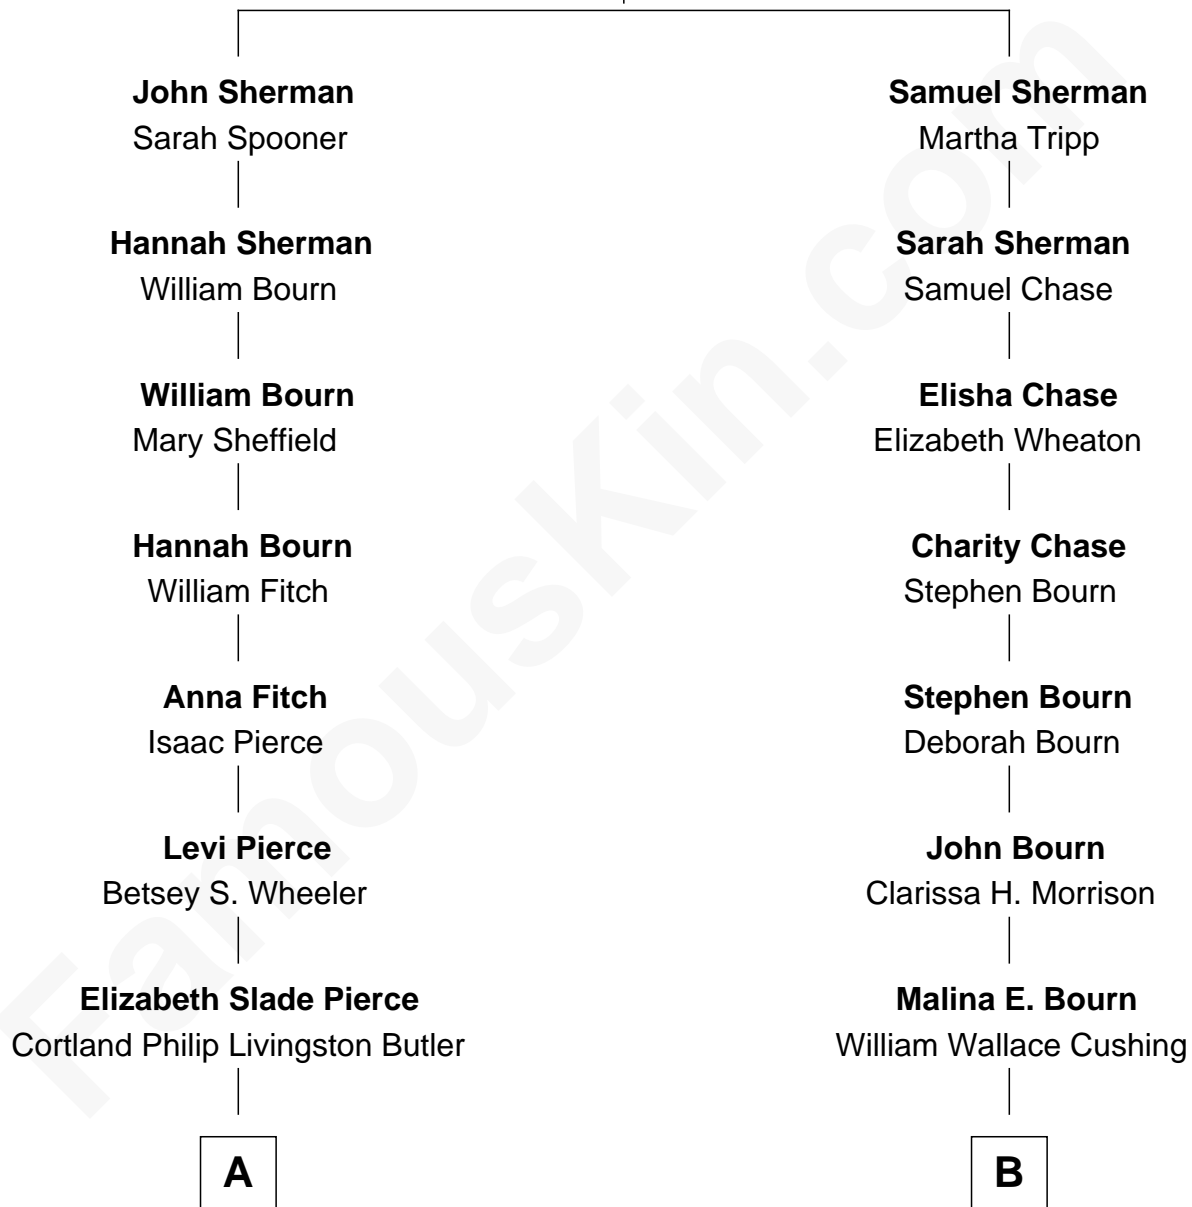

FamousKin.com Relationship Chart of

Jeb Bush

43rd Governor of Florida

9th cousin 2 times removed of

Gene Roddenberry

Creator of Star Trek

Philip Sherman

Sarah Odding

Gene Roddenberry photo by [NASA on the Commons](#)