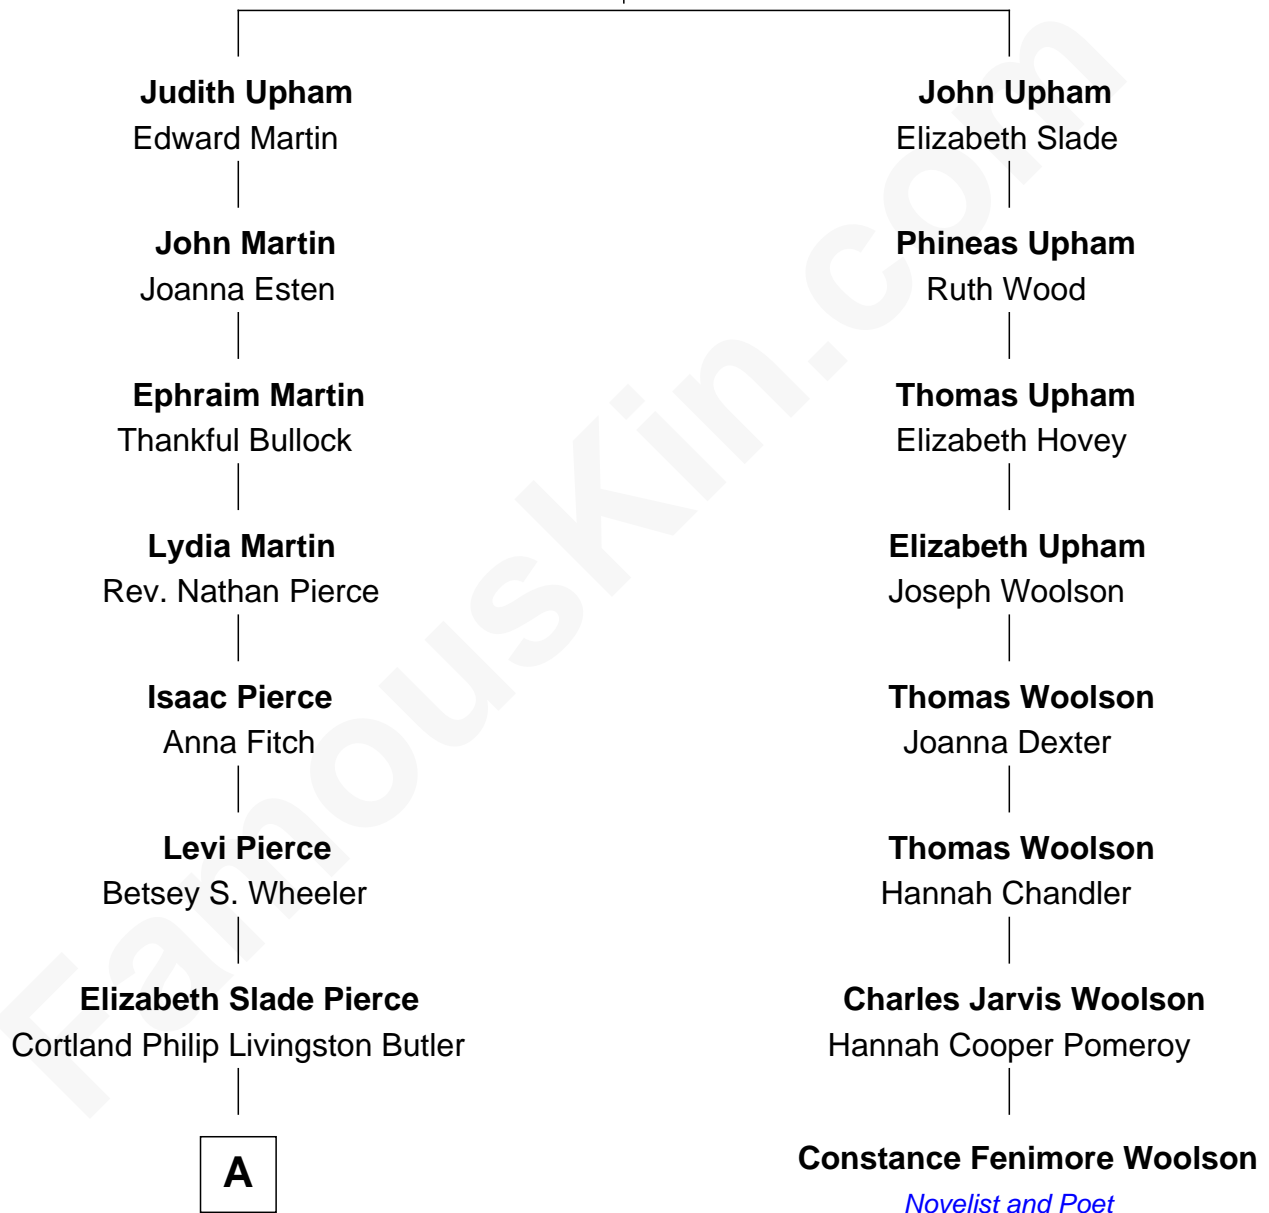

Richard Upham

Maria - - - - -