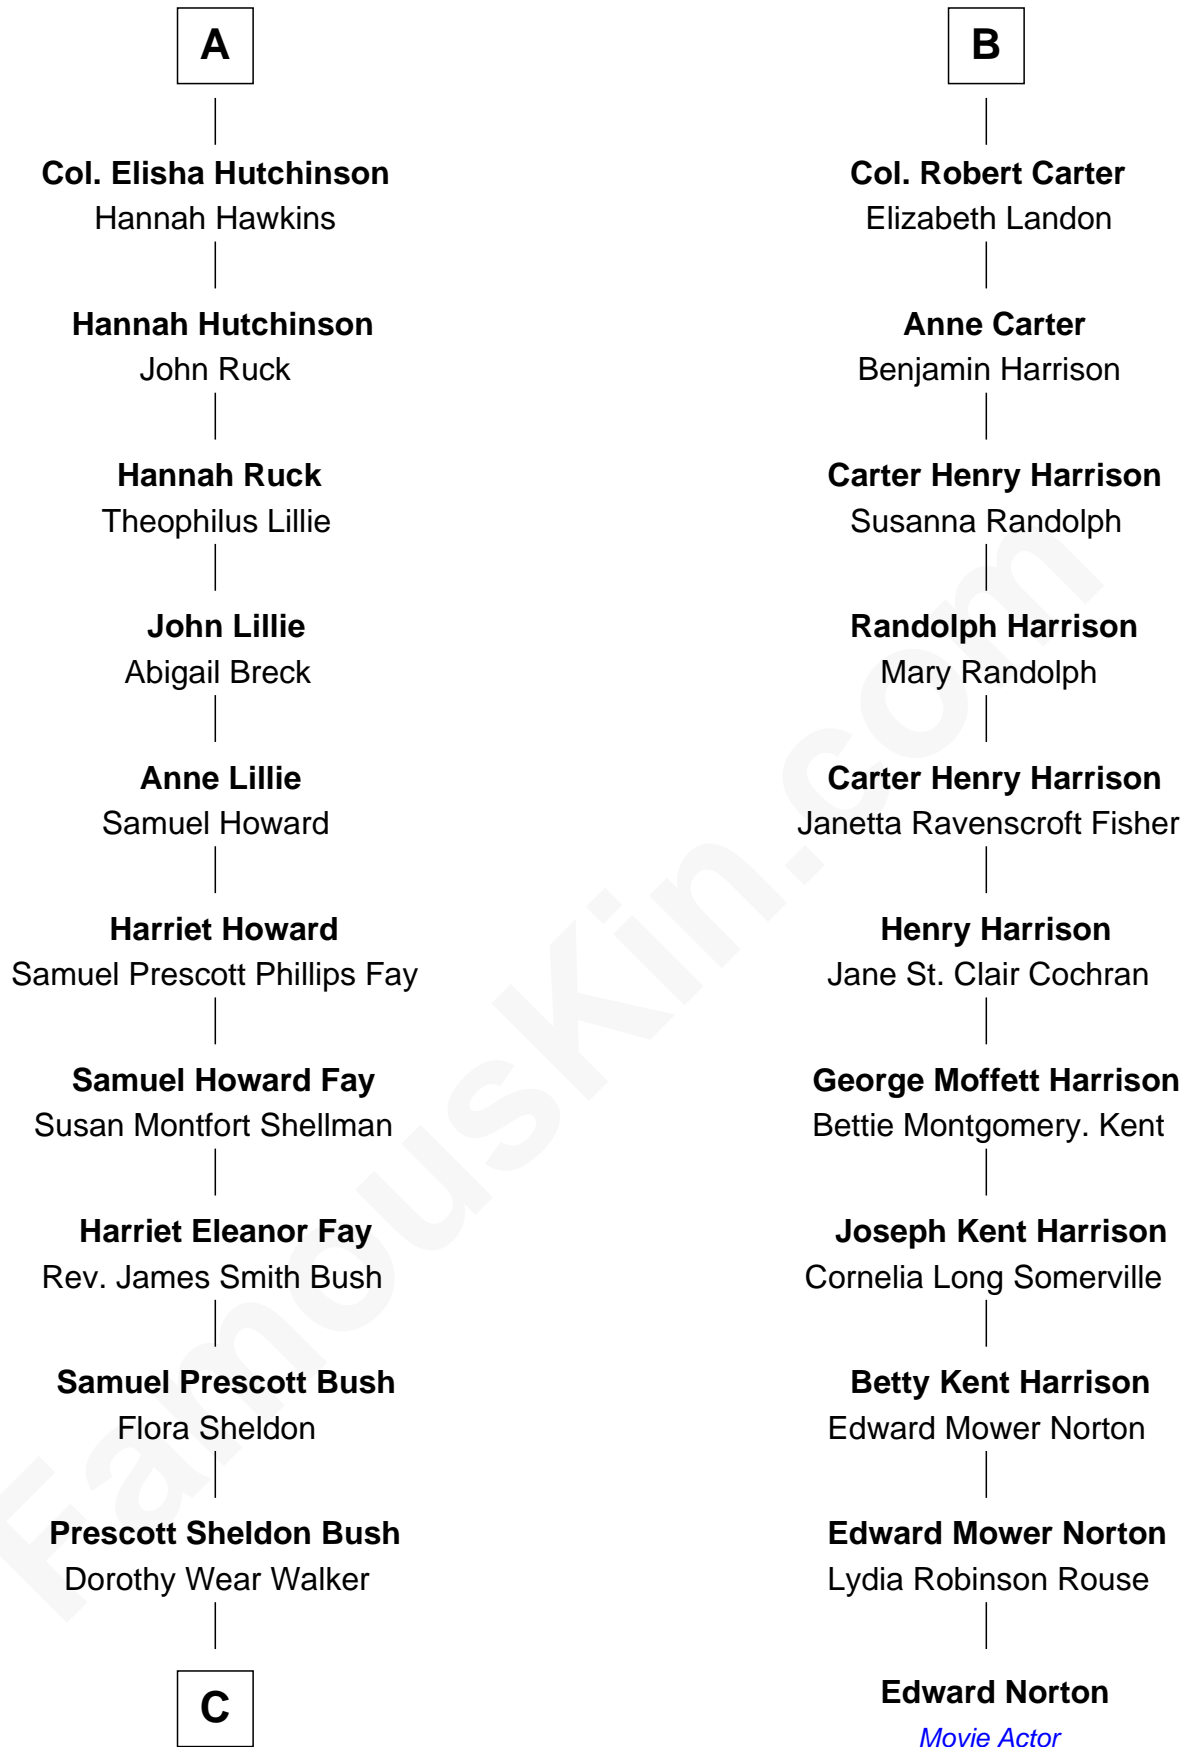

FamousKin.com Relationship Chart of

Jeb Bush

43rd Governor of Florida

17th cousin 1 time removed of

Edward Norton

Movie Actor

Sir Thomas Blount
Margaret de Gresley

Sir Thomas Blount
Agnes Hawley

Anne Blount
William Marbury

Robert Marbury
Katherine Williamson

William Marbury
Agnes Lenton

Rev. Francis Marbury
Bridget Dryden

Anne Marbury
William Hutchinson

Edward Hutchinson
Katherine Hamby

A

Sir Walter Blount
Helena Byron

Sir William Blount
Margaret Echyngham

Elizabeth Blount
Sir Andrews de Windsor

Edith Windsor
George Ludlow

Thomas Ludlow
Jane Pyle

Gabriel Ludlow
Phillis - - - - -

Sarah Ludlow
Col. John Carter

B

C

George Herbert Walker Bush

Barbara Pierce

Jeb Bush

43rd Governor of Florida

FamousKin.com