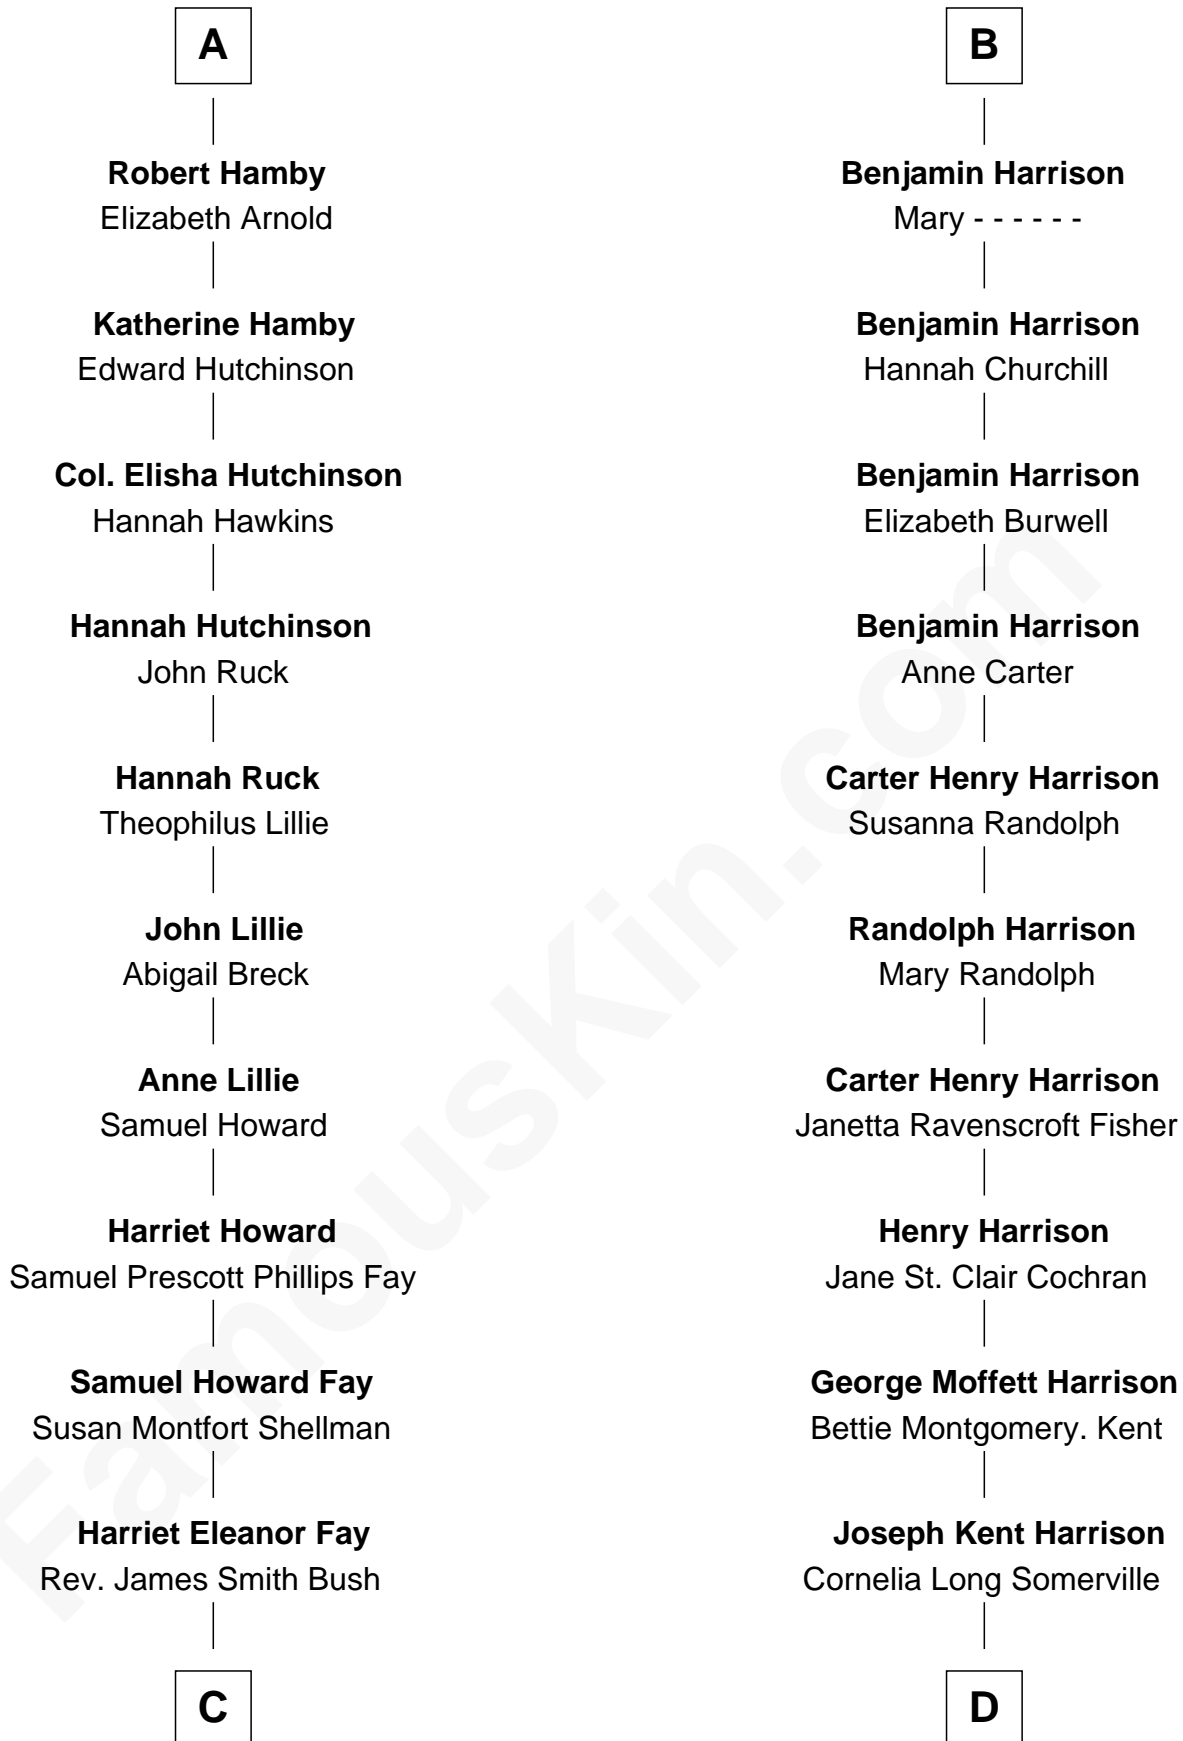

FamousKin.com Relationship Chart of

Jeb Bush

43rd Governor of Florida

19th cousin 1 time removed of

Edward Norton

Movie Actor

Stephen le Scrope

Margery de Welles

FamousKin.com