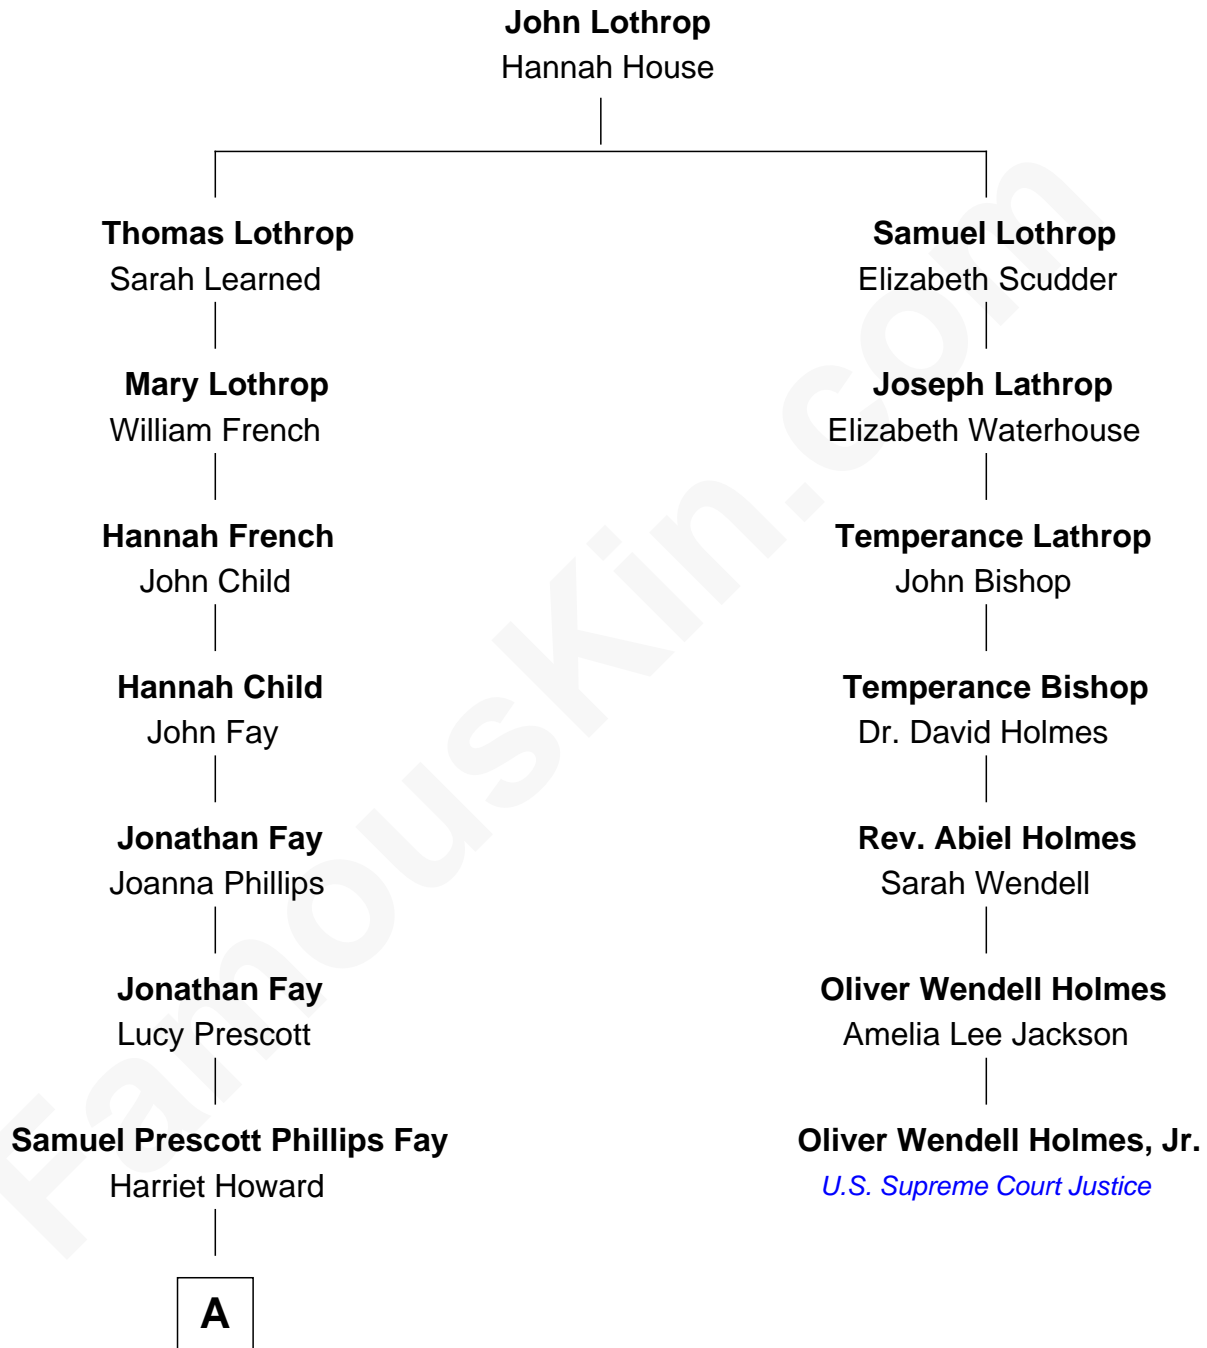

FamousKin.com Relationship Chart of

Jeb Bush

43rd Governor of Florida

6th cousin 6 times removed of

Oliver Wendell Holmes, Jr.

U.S. Supreme Court Justice

A

—
Samuel Howard Fay
Susan Montfort Shellman

—
Harriet Eleanor Fay
Rev. James Smith Bush

—
Samuel Prescott Bush
Flora Sheldon

—
Prescott Sheldon Bush
Dorothy Wear Walker

—
George Herbert Walker Bush
Barbara Pierce

—
Jeb Bush
43rd Governor of Florida

FamousKin.com