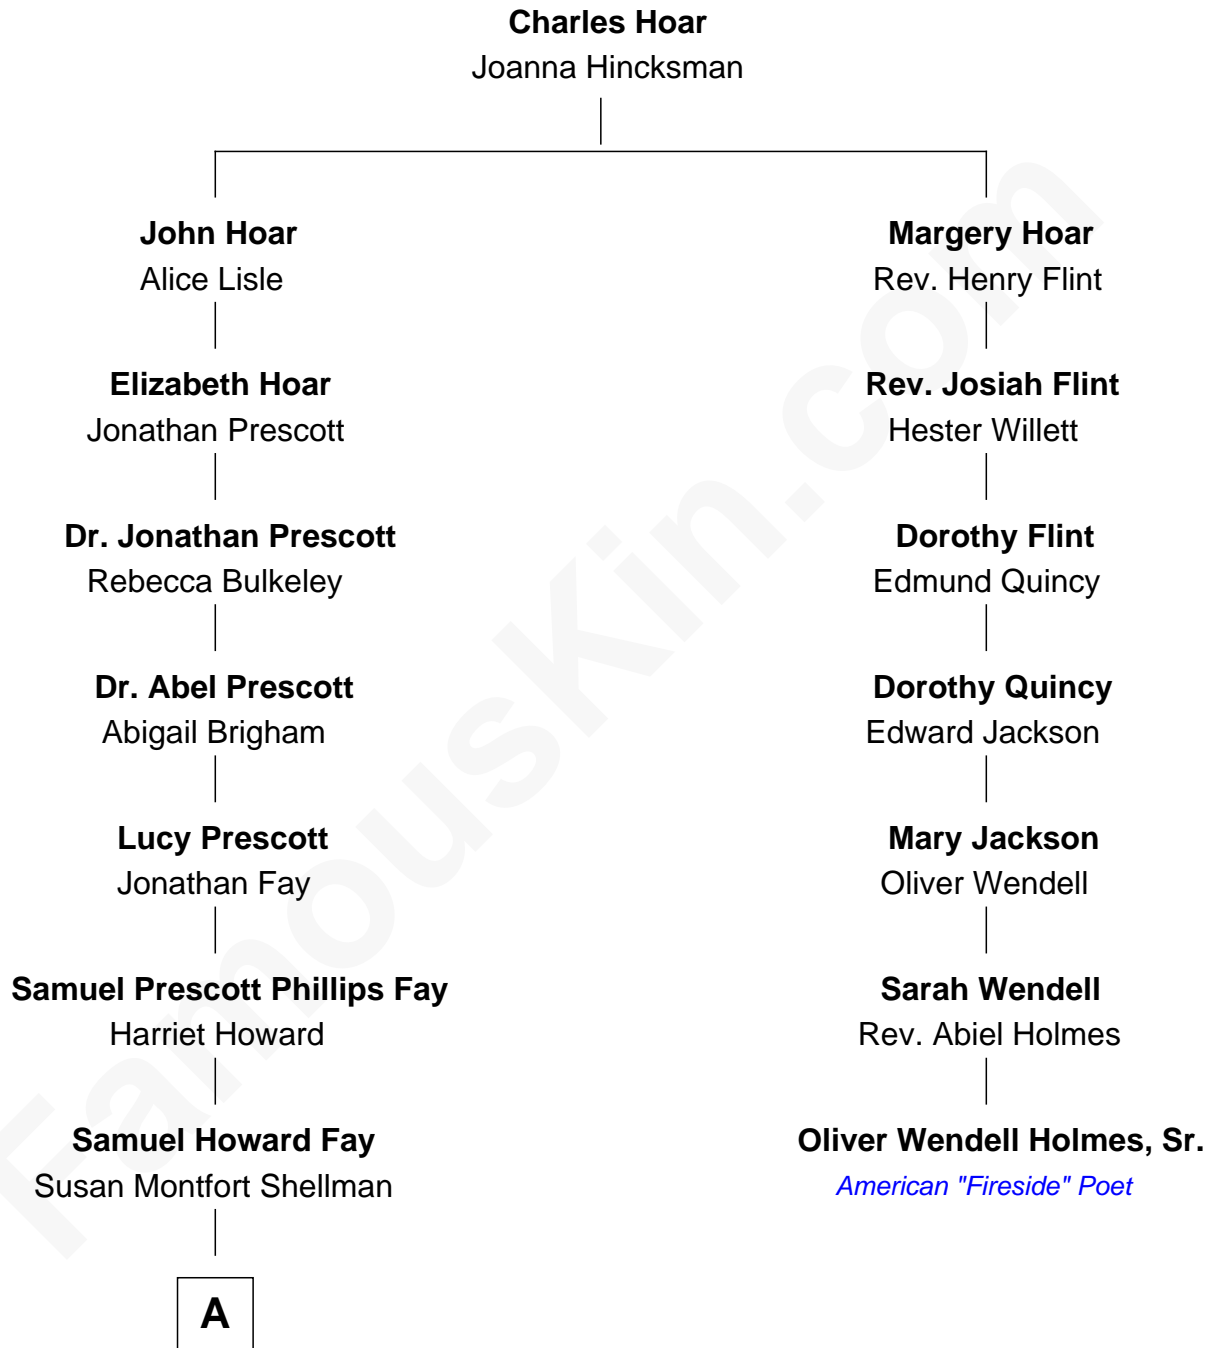

FamousKin.com

Relationship Chart of

Jeb Bush

43rd Governor of Florida

6th cousin 5 times removed of

Oliver Wendell Holmes, Sr.
American "Fireside" Poet

A

—
Harriet Eleanor Fay
Rev. James Smith Bush

—
Samuel Prescott Bush
Flora Sheldon

—
Prescott Sheldon Bush
Dorothy Wear Walker

—
George Herbert Walker Bush
Barbara Pierce

—
Jeb Bush
43rd Governor of Florida

FamousKin.com