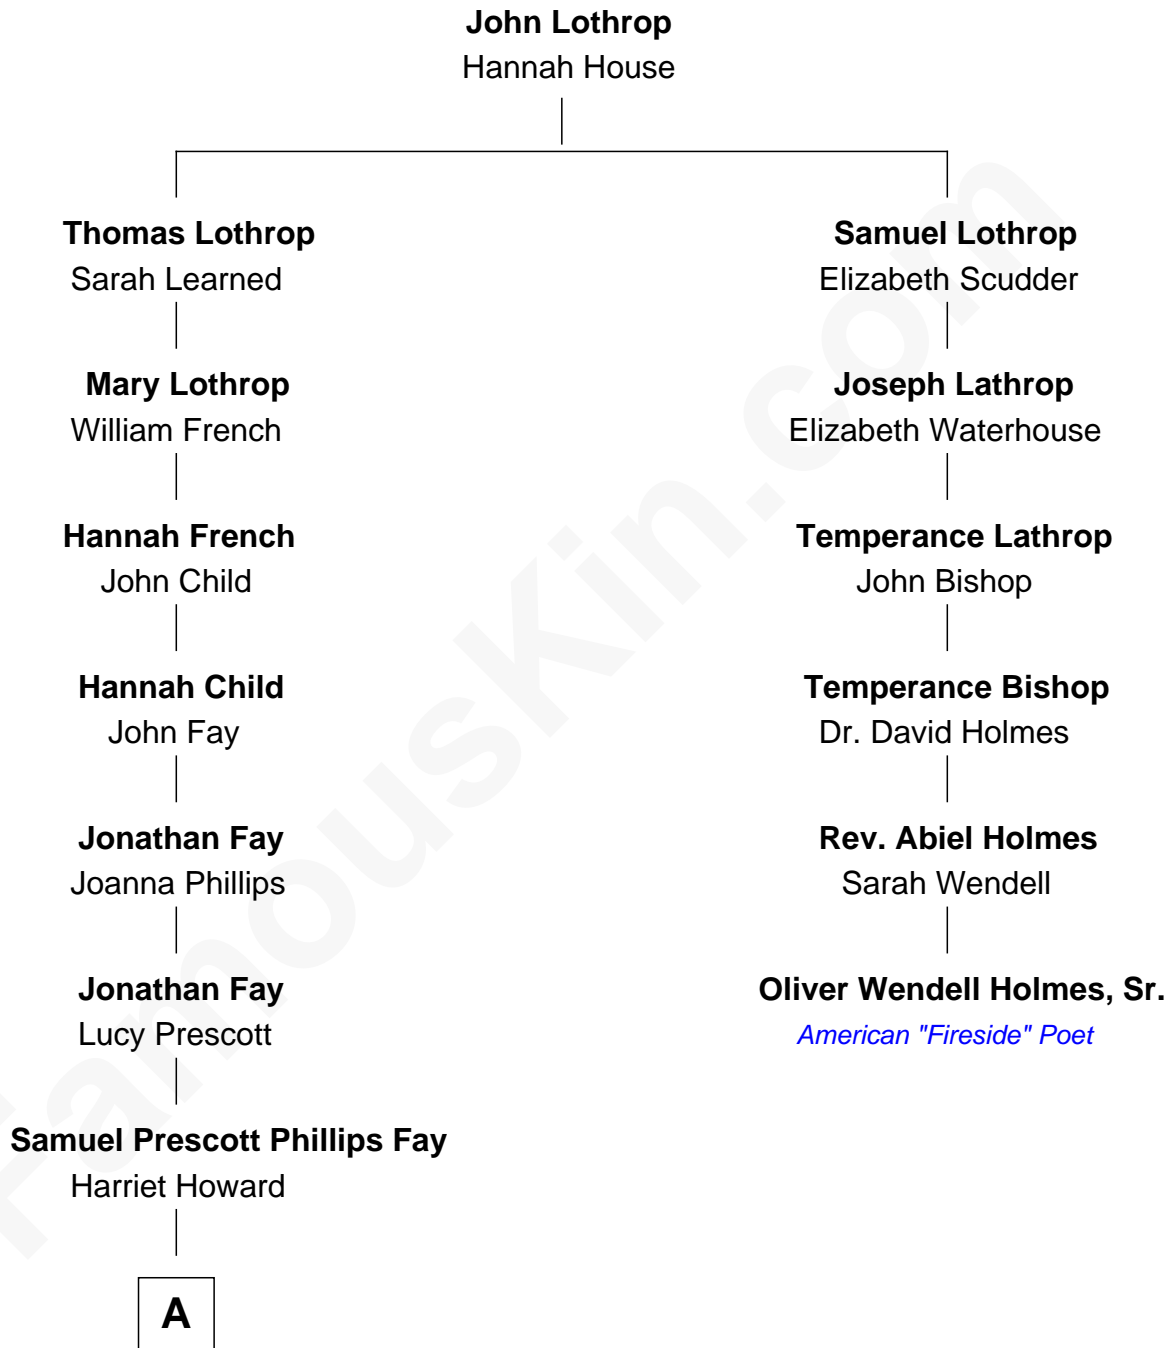

# FamousKin.com Relationship Chart of

**Jeb Bush**

*43rd Governor of Florida*

5th cousin 7 times removed of

**Oliver Wendell Holmes, Sr.**

*American "Fireside" Poet*

**A**

—  
**Samuel Howard Fay**  
Susan Montfort Shellman

—  
**Harriet Eleanor Fay**  
Rev. James Smith Bush

—  
**Samuel Prescott Bush**  
Flora Sheldon

—  
**Prescott Sheldon Bush**  
Dorothy Wear Walker

—  
**George Herbert Walker Bush**  
Barbara Pierce

—  
**Jeb Bush**  
*43rd Governor of Florida*