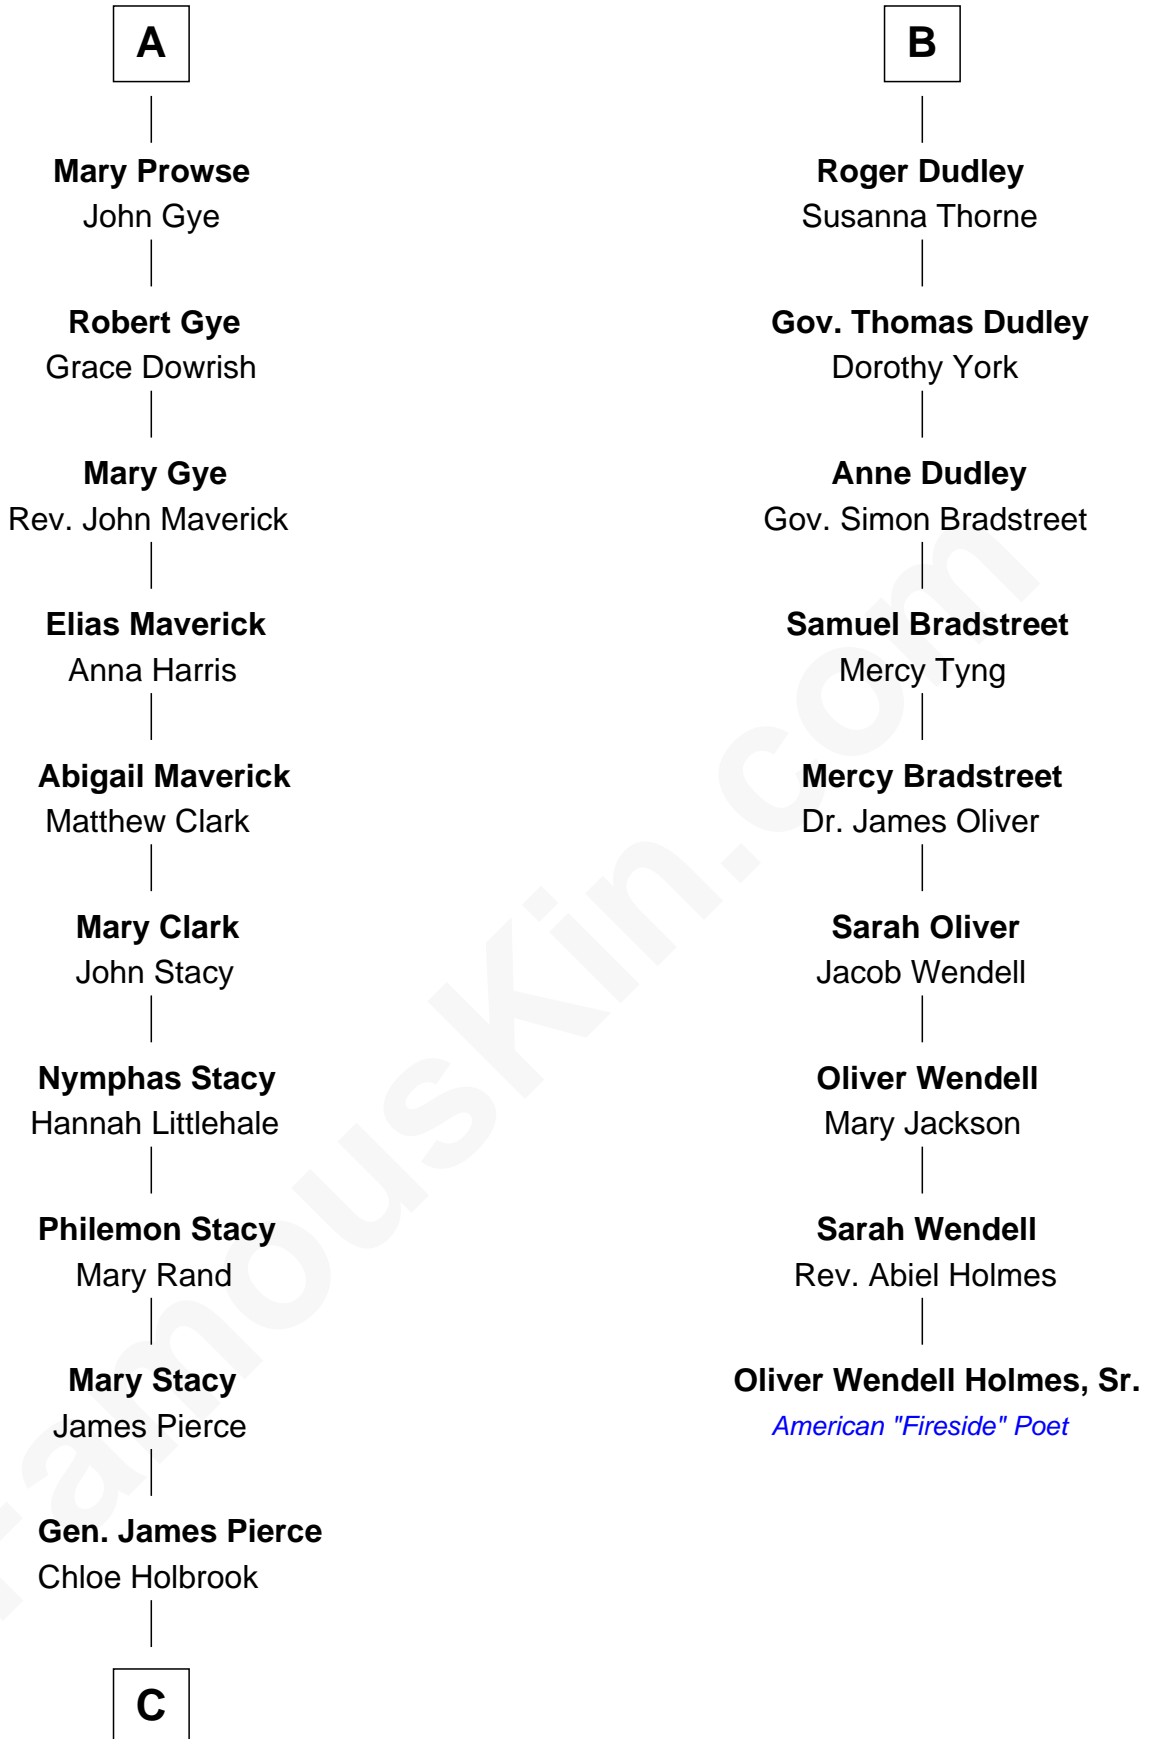

FamousKin.com Relationship Chart of

Jeb Bush

43rd Governor of Florida

15th cousin 6 times removed of

Oliver Wendell Holmes, Sr.

American "Fireside" Poet

Sir Maurice de Berkeley

Eve la Zouche

Milicent de Berkeley

John Maltravers

Sir John Maltravers

Gwenthin - - - - -

Eleanor Maltravers

John Fitzalan

Joan Fitzalan

Sir William Echyngam

Katherine de Clyvedon

Sir John Berkeley

Elizabeth Betteshorne

Elizabeth Berkeley

Sir John Sutton

Sir Edmund Sutton

Joyce Tiptoft

Sir Edward Sutton

Cecily Willoughby

Sir John Sutton

Cecily Grey

Sir Henry Dudley

- - - - - Ashton

Probable

B

FamousKin.com