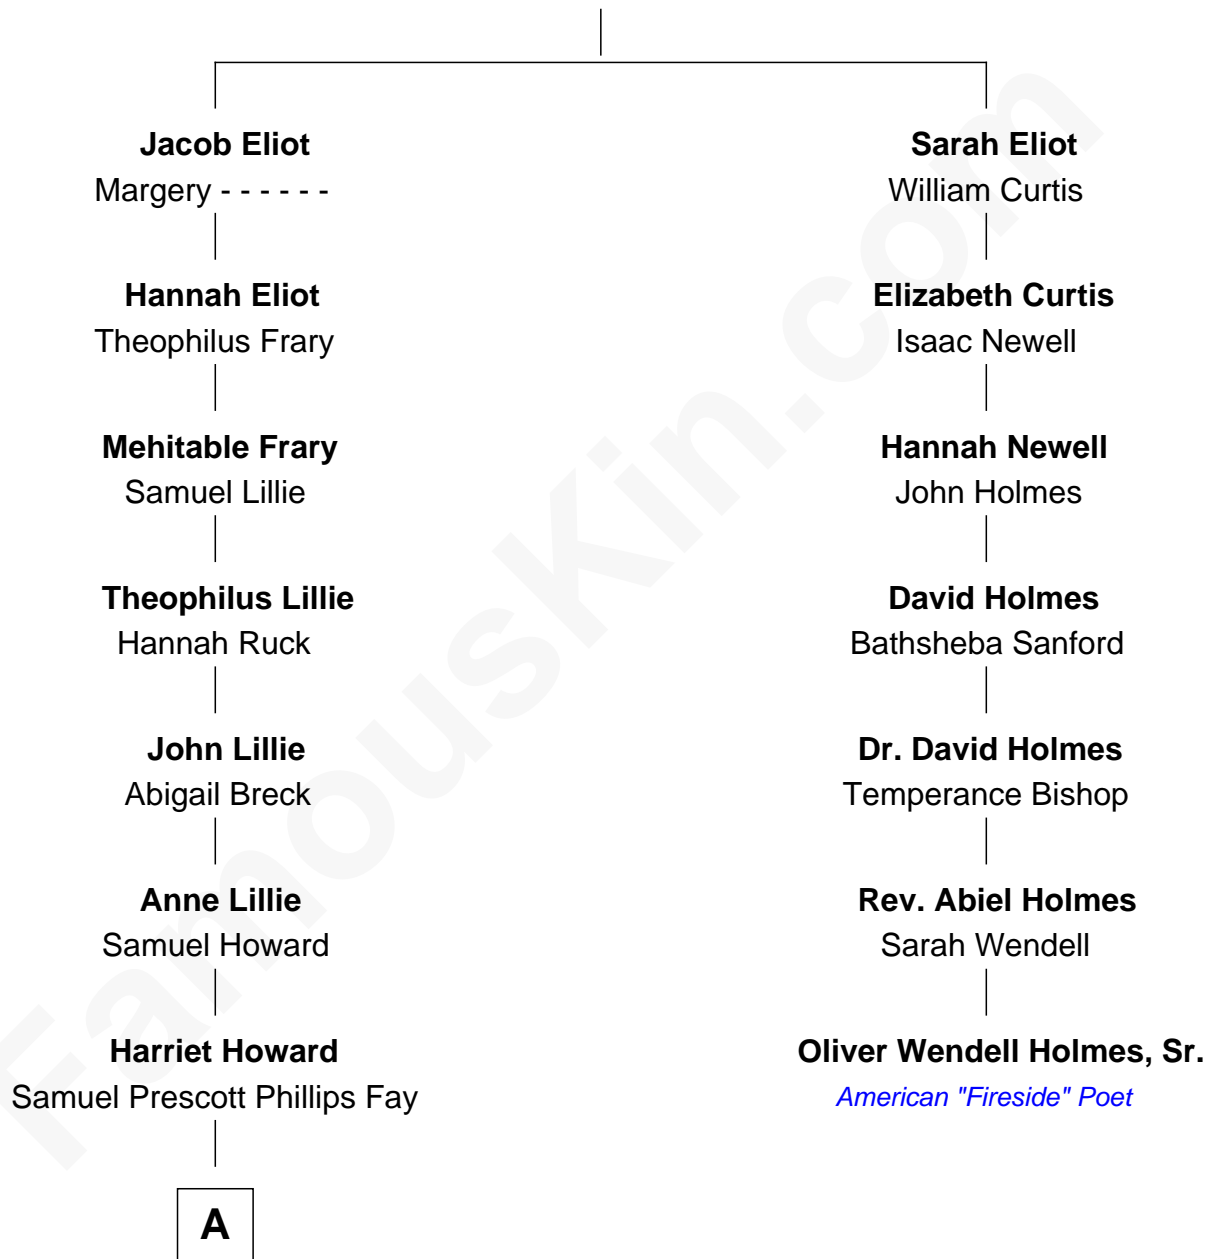

FamousKin.com

Relationship Chart of

Jeb Bush

43rd Governor of Florida

6th cousin 6 times removed of

Oliver Wendell Holmes, Sr.

American "Fireside" Poet

Bennett Eliot

Lettice Alger

A

—
Samuel Howard Fay
Susan Montfort Shellman

—
Harriet Eleanor Fay
Rev. James Smith Bush

—
Samuel Prescott Bush
Flora Sheldon

—
Prescott Sheldon Bush
Dorothy Wear Walker

—
George Herbert Walker Bush
Barbara Pierce

—
Jeb Bush
43rd Governor of Florida

FamousKin.com