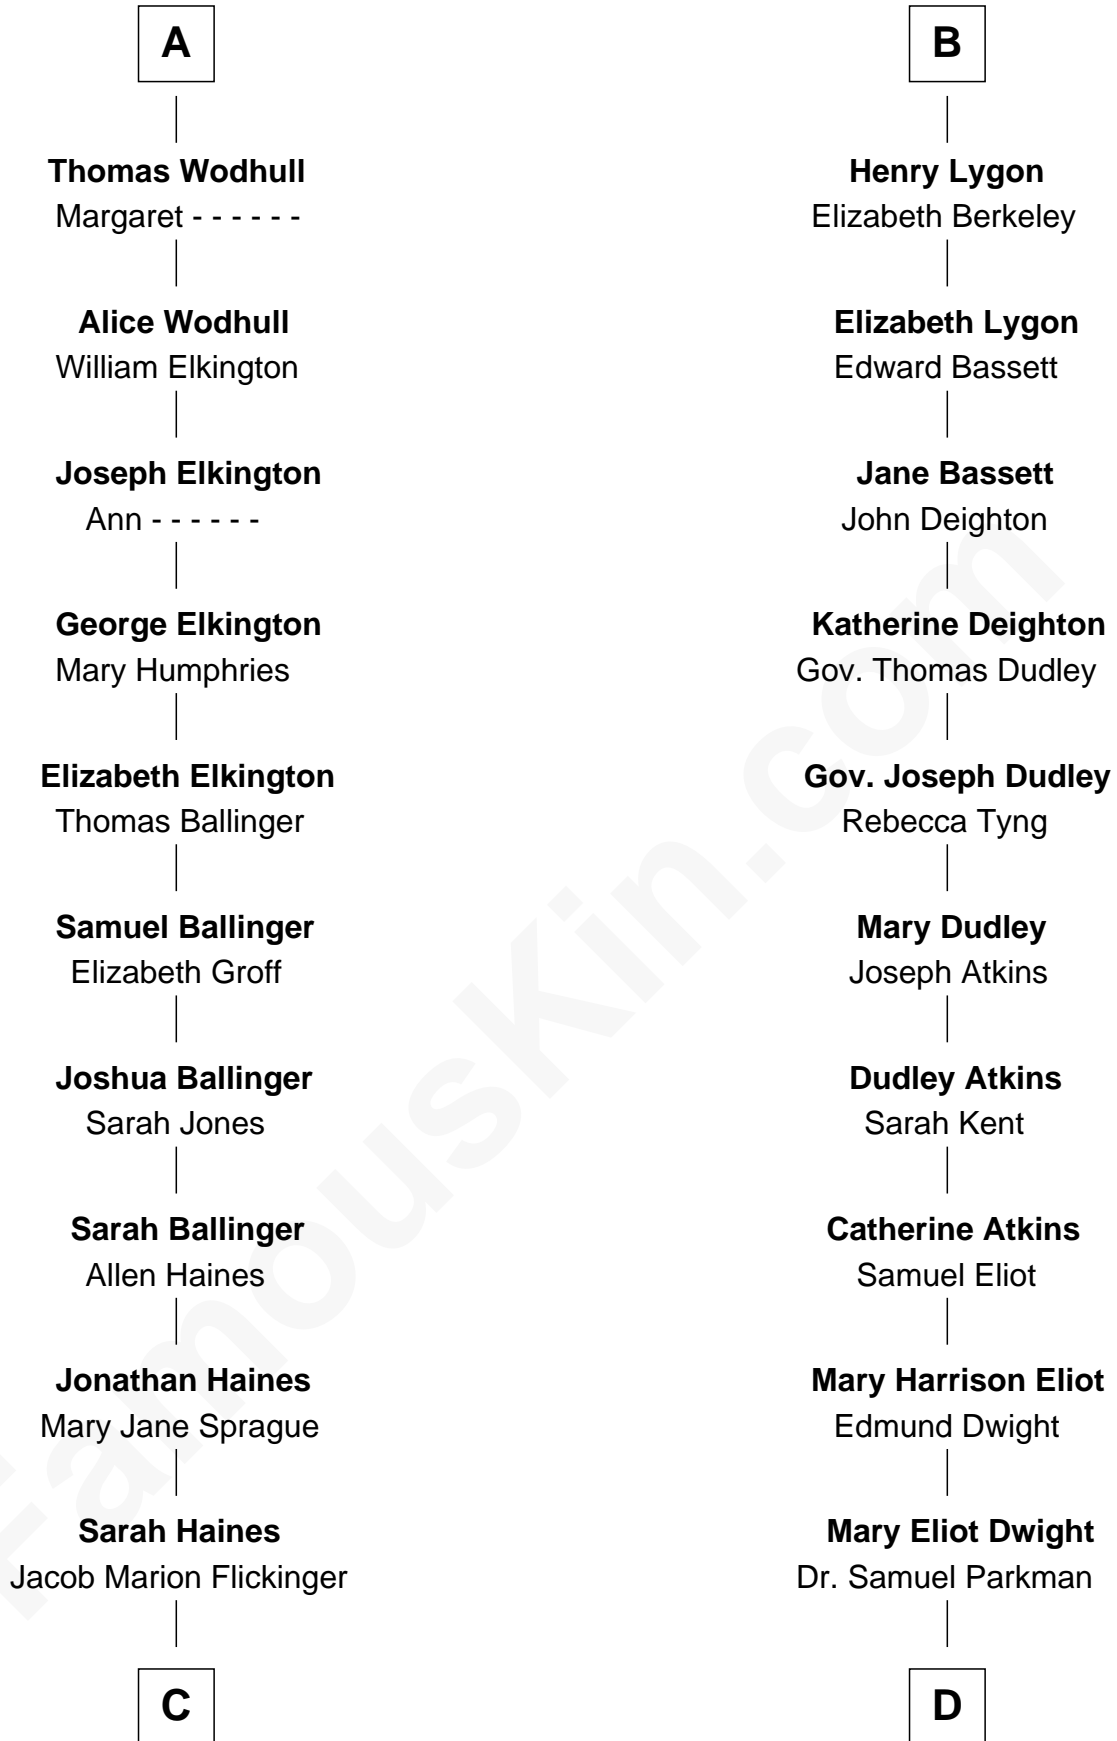

FamousKin.com

Relationship Chart of

Jeb Bush

43rd Governor of Florida

19th cousin 1 time removed of

Endicott Peabody

62nd Governor of Massachusetts

FamousKin.com