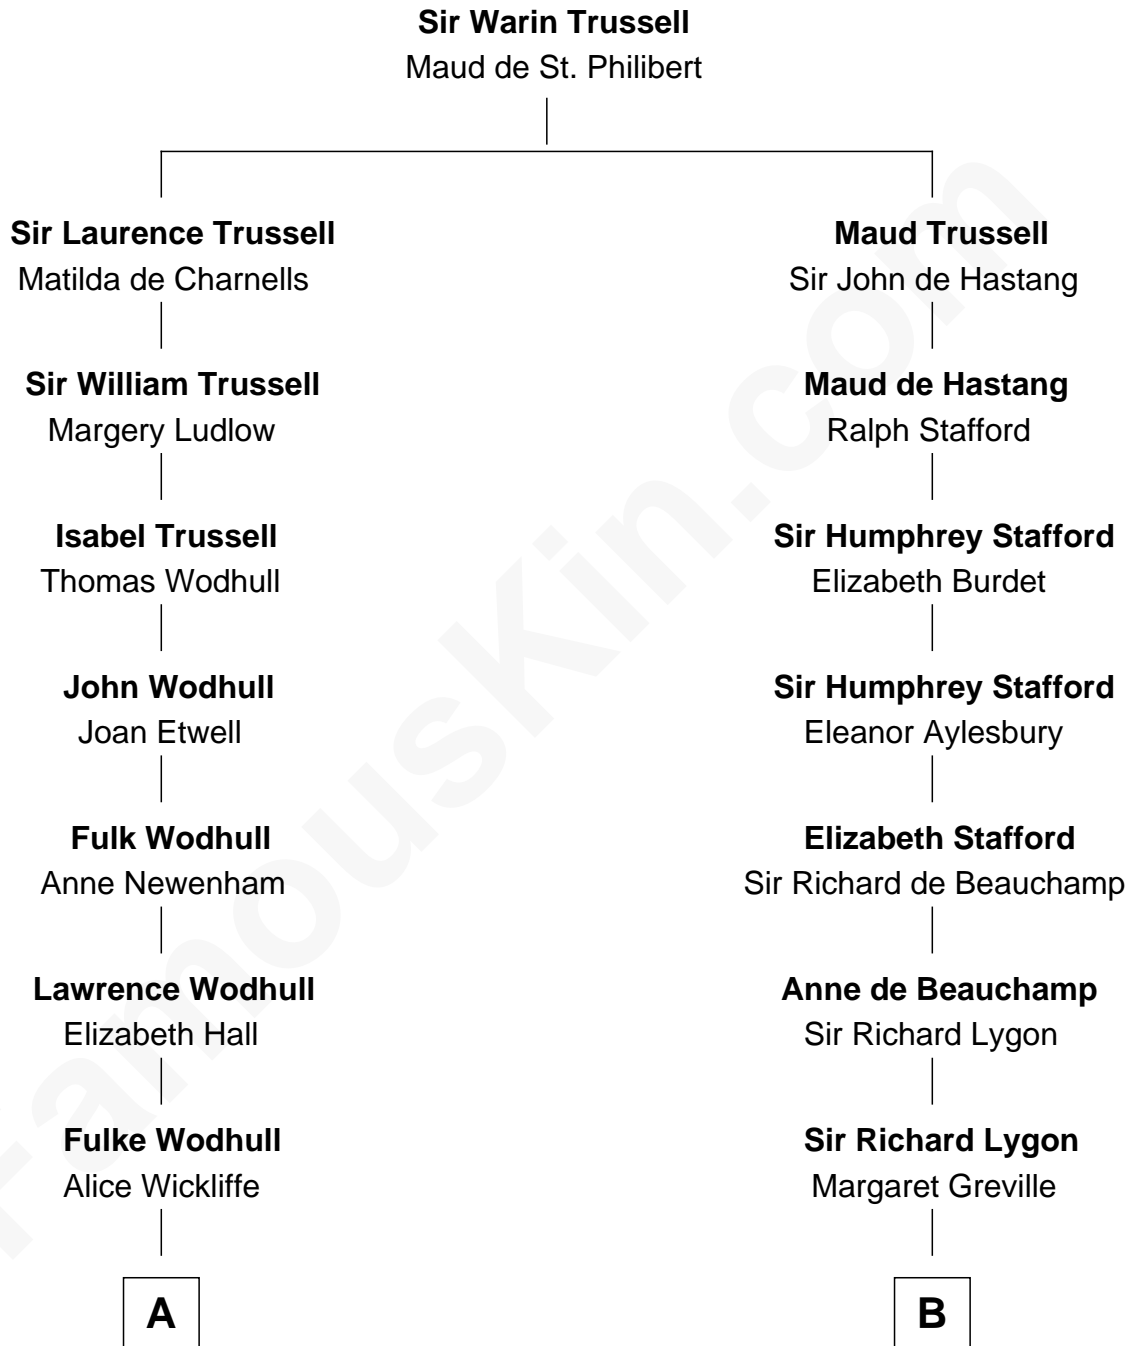

FamousKin.com

Relationship Chart of

Jeb Bush

43rd Governor of Florida

19th cousin 1 time removed of

Endicott Peabody

62nd Governor of Massachusetts

FamousKin.com