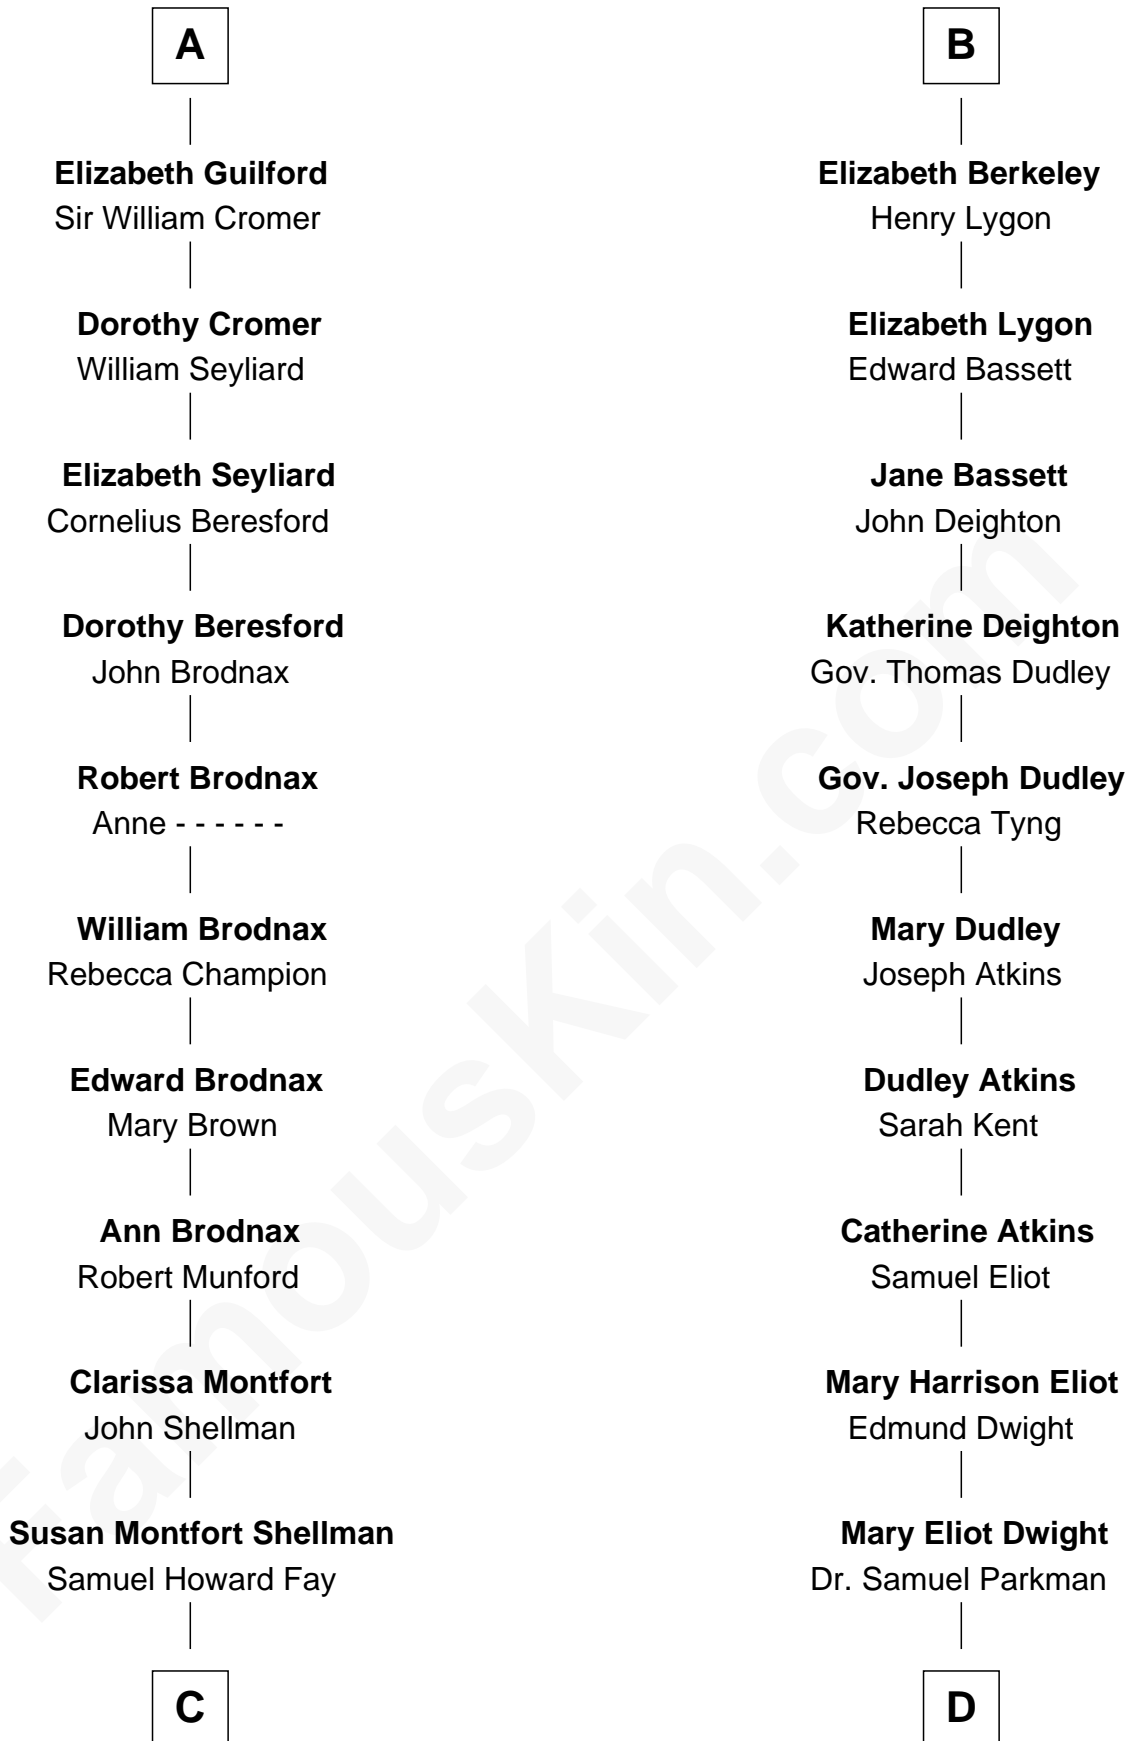

FamousKin.com

Relationship Chart of

Jeb Bush

43rd Governor of Florida

19th cousin 2 times removed of

Endicott Peabody

62nd Governor of Massachusetts

Sir John de Mowbray

Aline de Braiose

C

Harriet Eleanor Fay
Rev. James Smith Bush

Samuel Prescott Bush
Flora Sheldon

Prescott Sheldon Bush
Dorothy Wear Walker

George Herbert Walker Bush
Barbara Pierce

Jeb Bush
43rd Governor of Florida