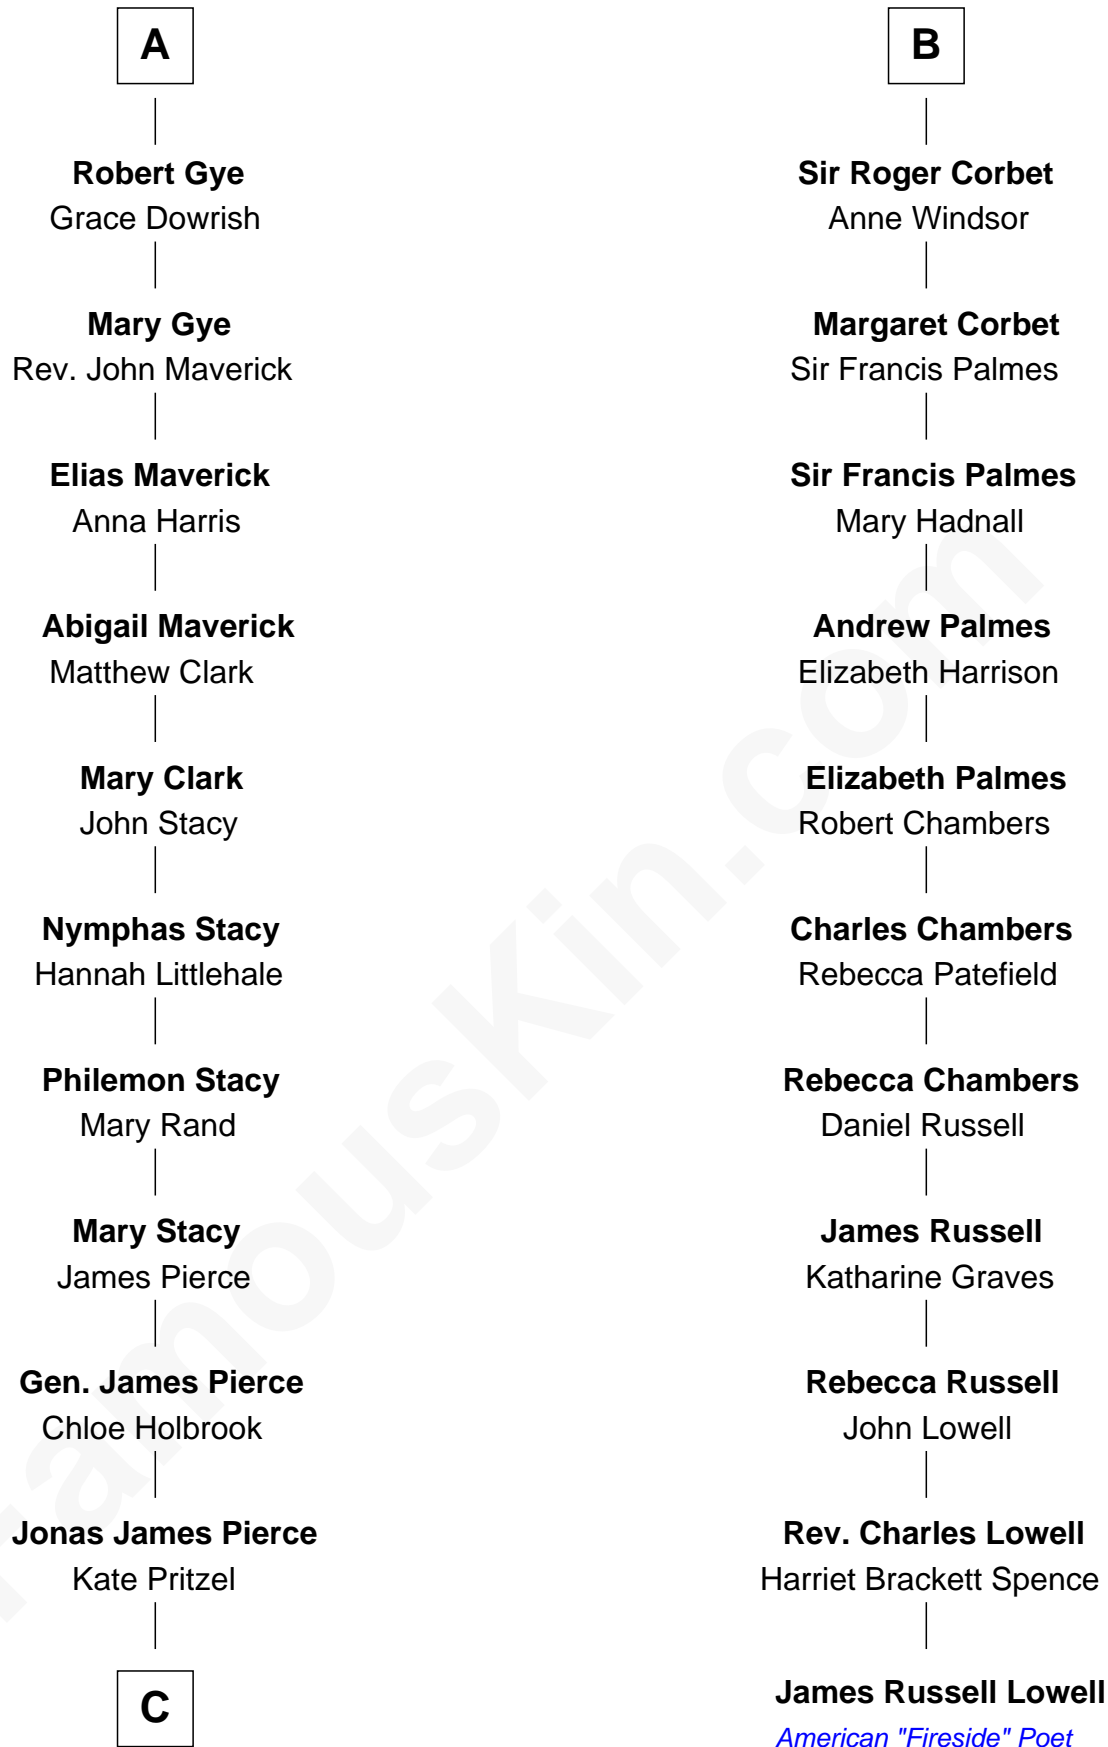

## Relationship Chart of

### Jeb Bush

43rd Governor of Florida

17th cousin 3 times removed of

### James Russell Lowell

American "Fireside" Poet

FamousKin.com