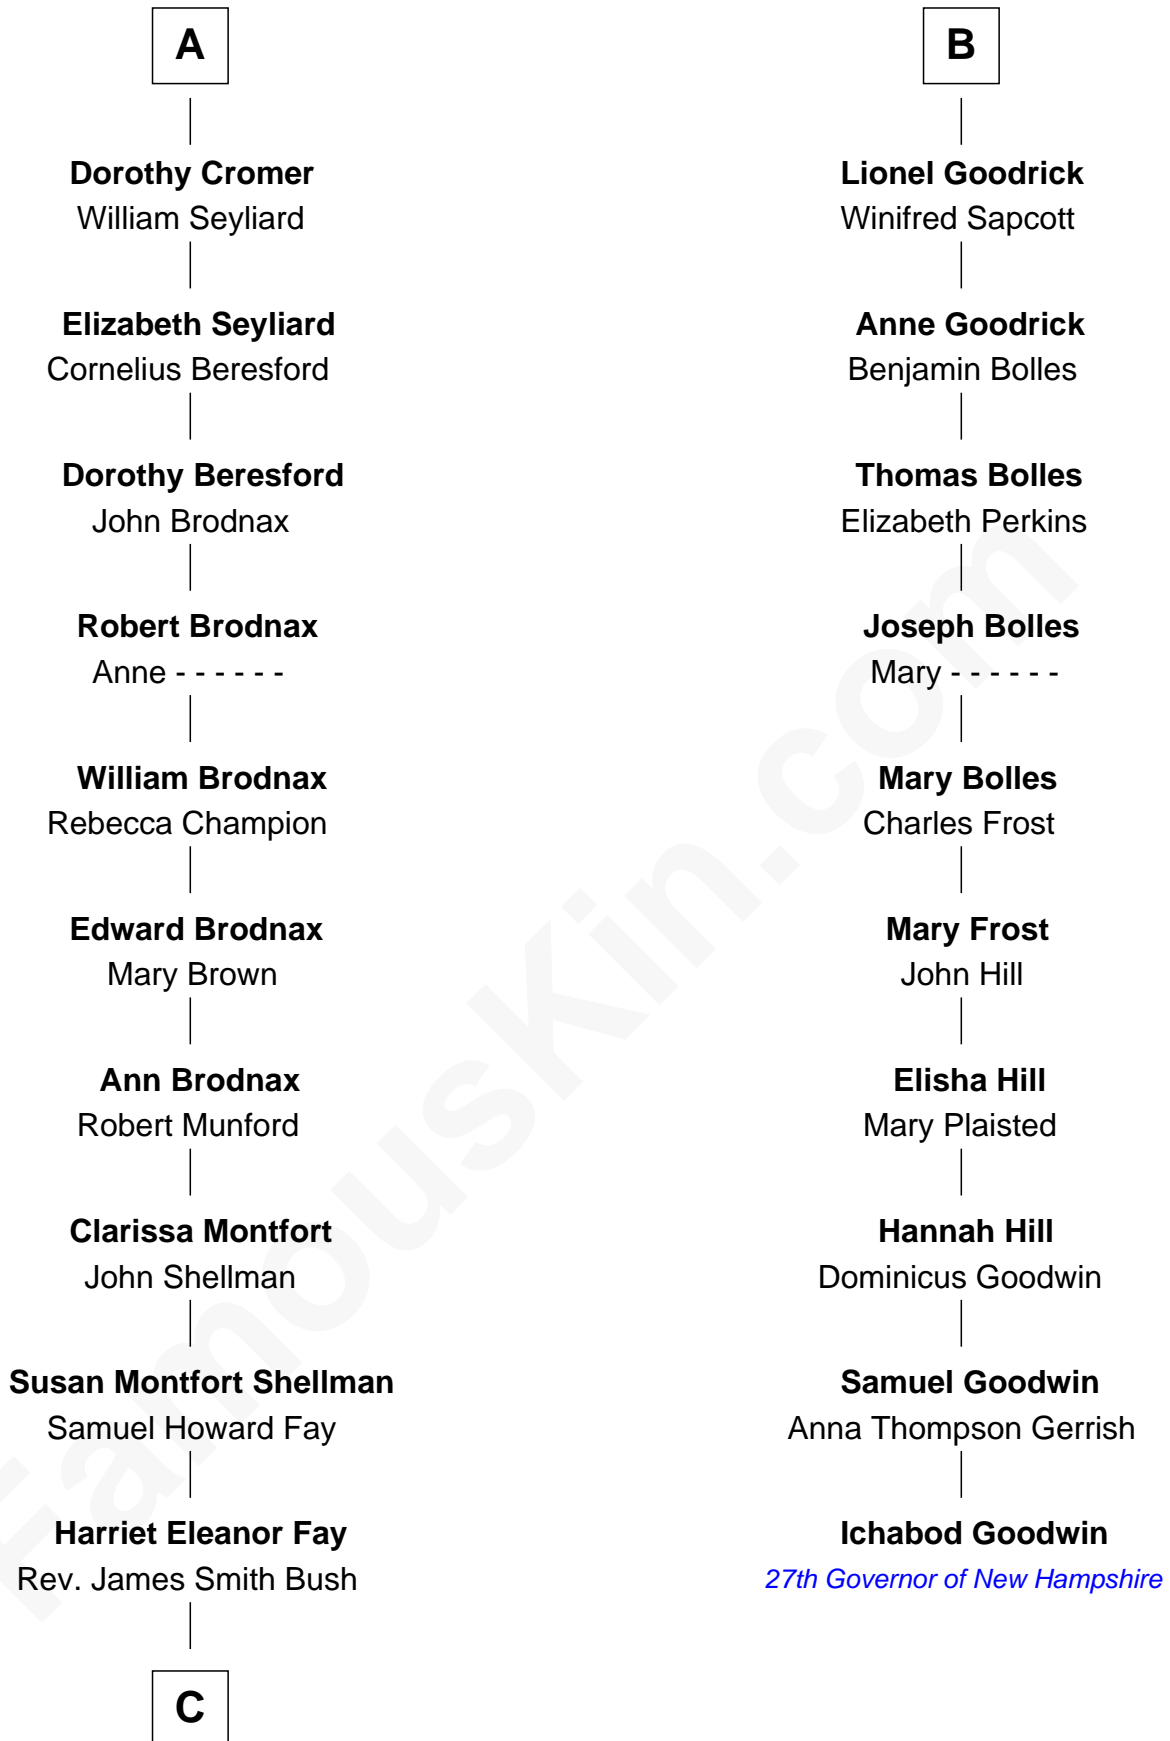

## Relationship Chart of

### Jeb Bush

43rd Governor of Florida

16th cousin 4 times removed of

### Ichabod Goodwin

27th Governor of New Hampshire

**John de Mowbray**  
Joan of Lancaster

**C**

—  
**Samuel Prescott Bush**

Flora Sheldon

—  
**Prescott Sheldon Bush**

Dorothy Wear Walker