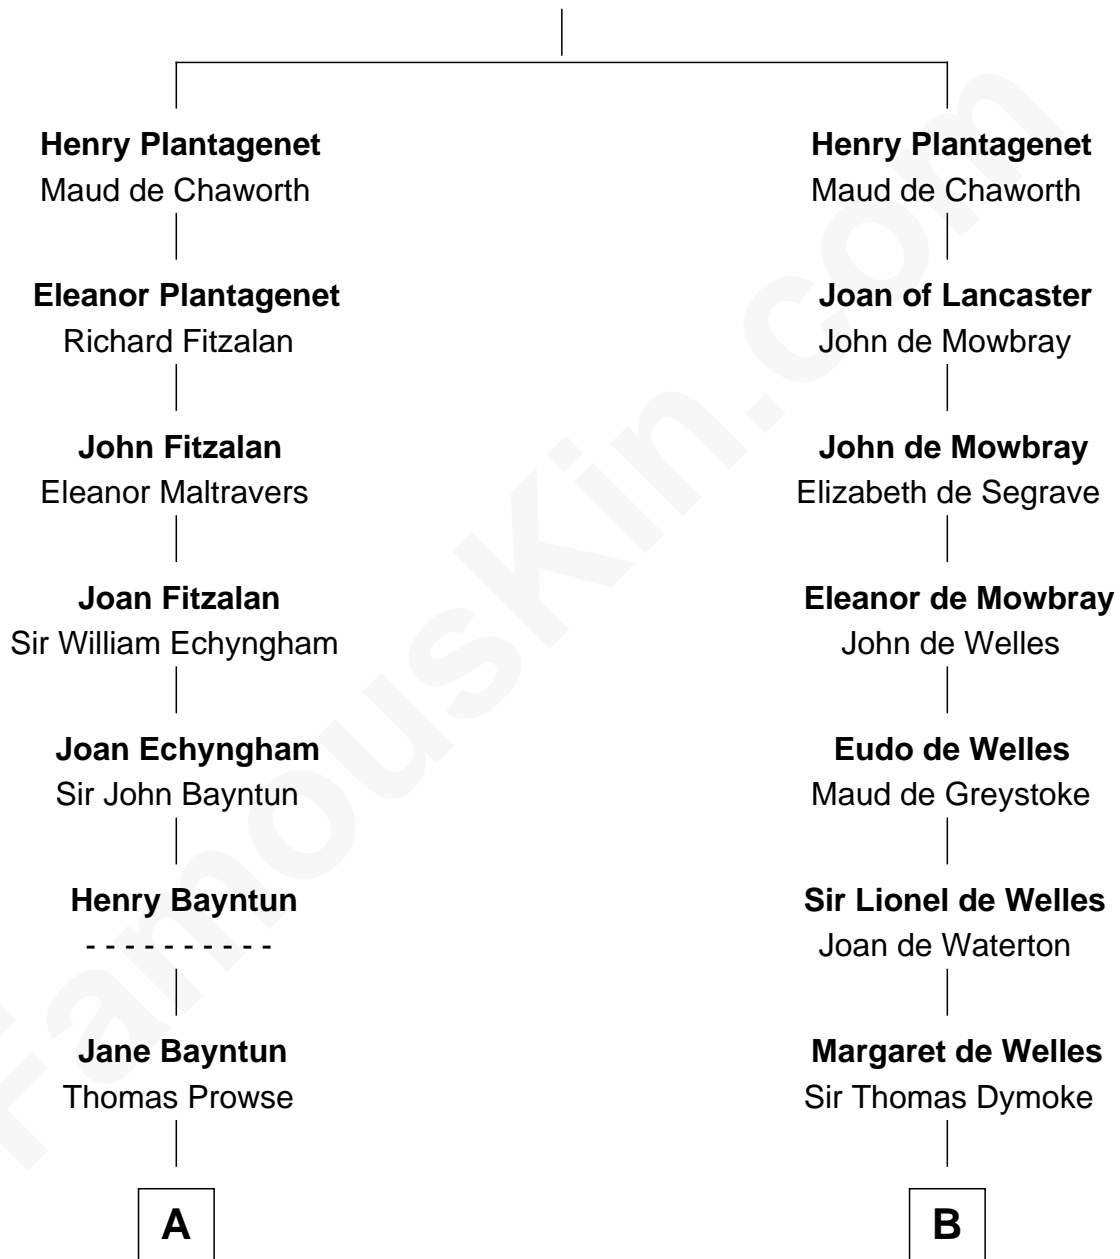

FamousKin.com

Relationship Chart of

Jeb Bush

43rd Governor of Florida

18th cousin 3 times removed of

Ichabod Goodwin

27th Governor of New Hampshire

Edmund Plantagenet

Blanche of Artois

FamousKin.com