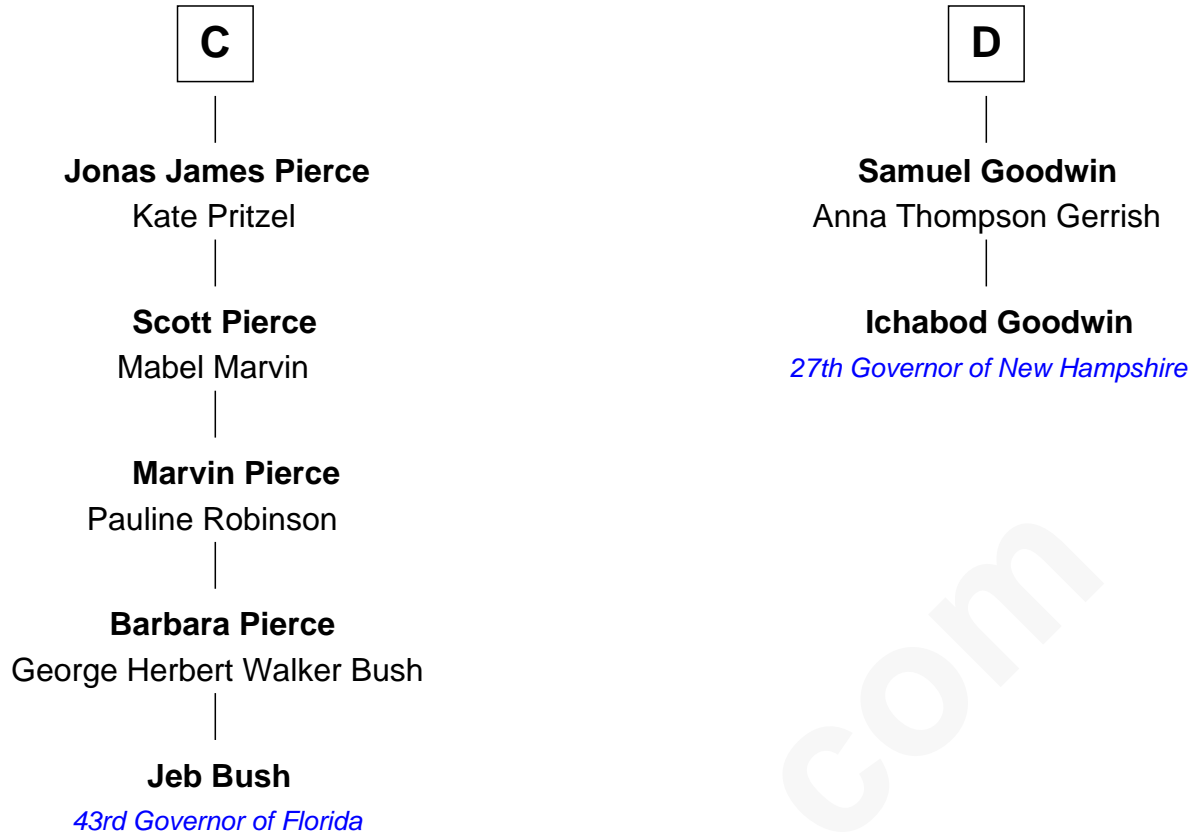

FamousKin.com

Relationship Chart of

Jeb Bush

43rd Governor of Florida

18th cousin 3 times removed of

Ichabod Goodwin

27th Governor of New Hampshire

Edmund Plantagenet

Blanche of Artois

FamousKin.com