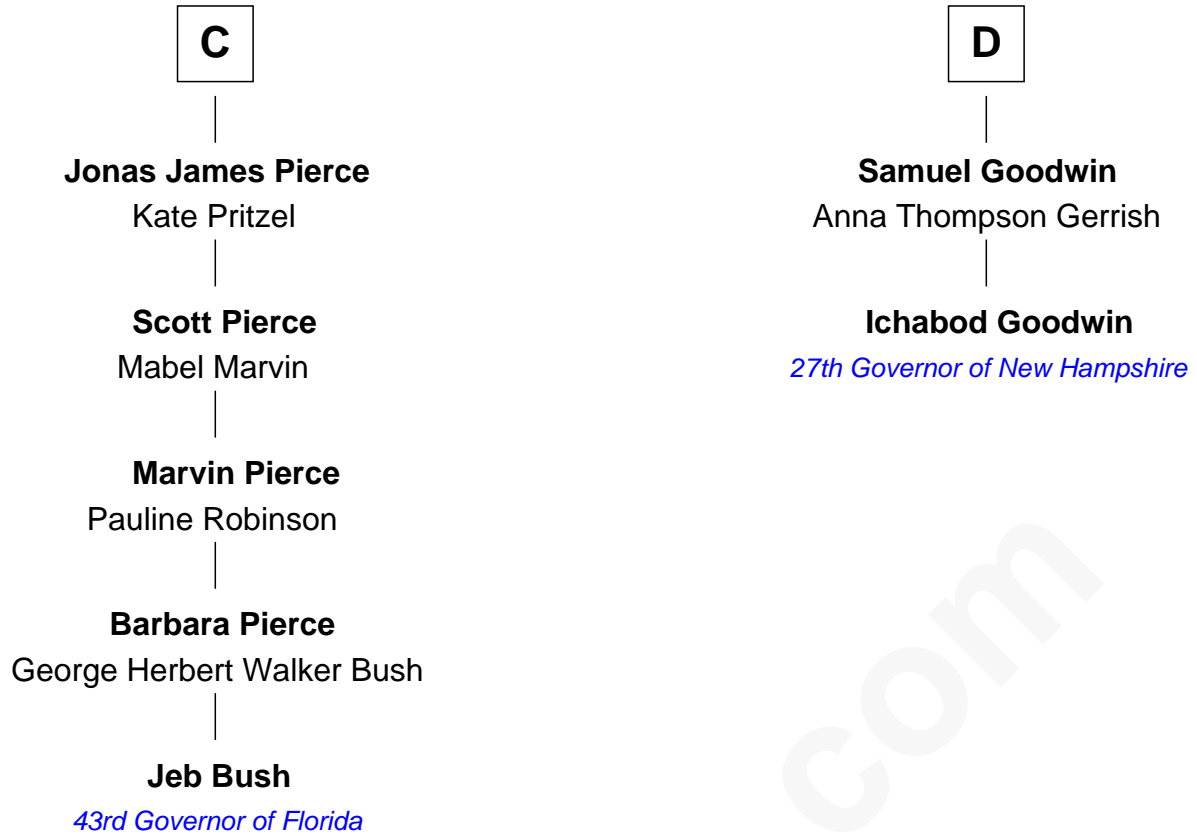

## Relationship Chart of

### Jeb Bush

43rd Governor of Florida

18th cousin 3 times removed of

### Ichabod Goodwin

27th Governor of New Hampshire

#### Sir Patrick de Chaworth

Isabella de Beauchamp

FamousKin.com