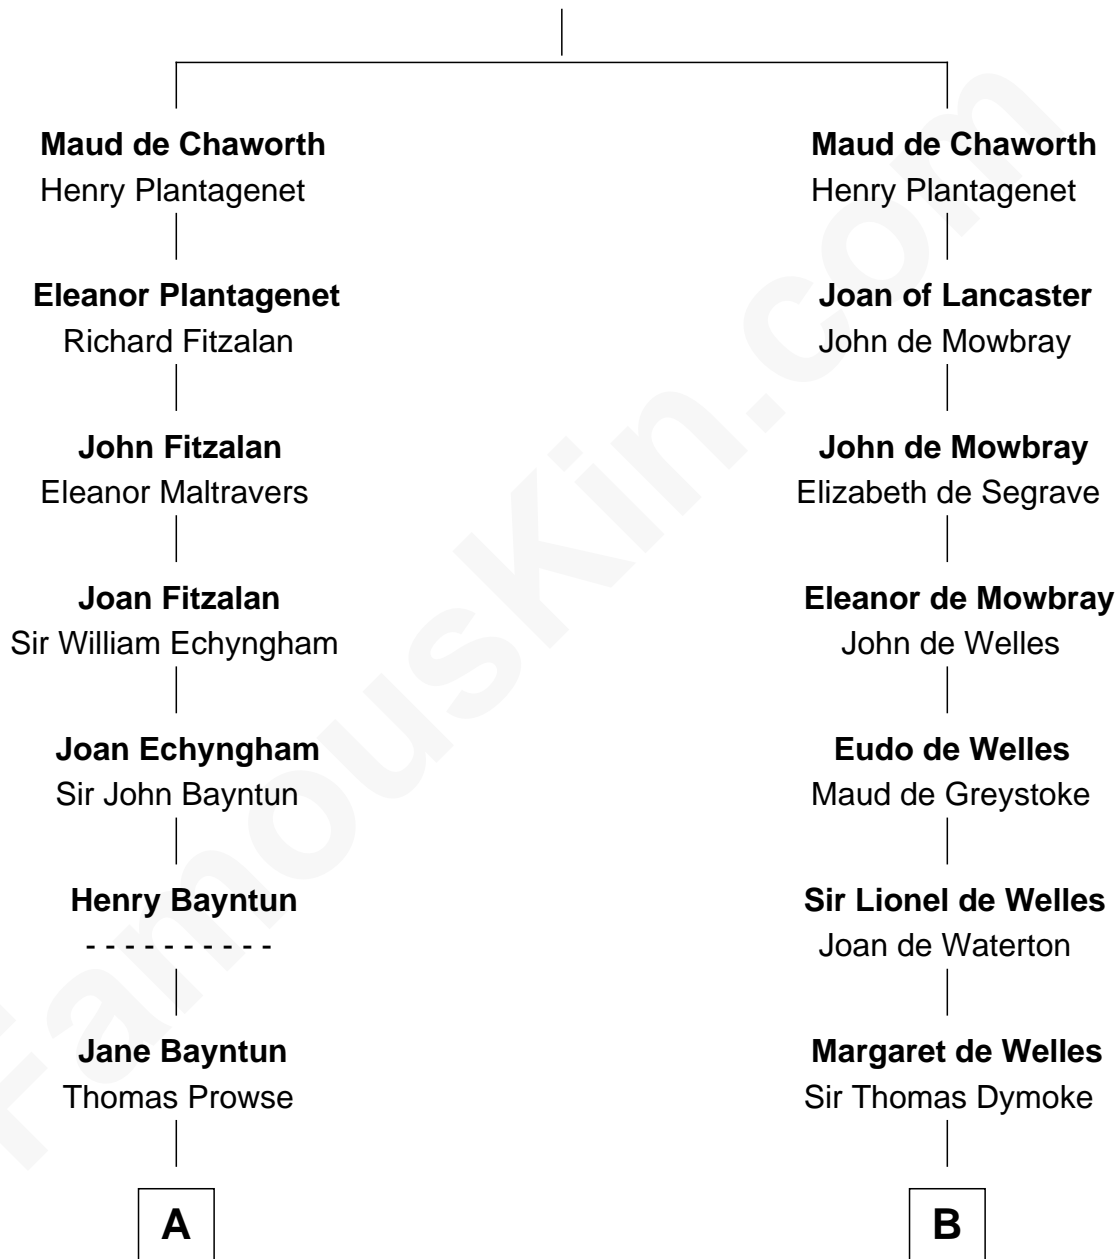

Sir Patrick de Chaworth

Isabella de Beauchamp