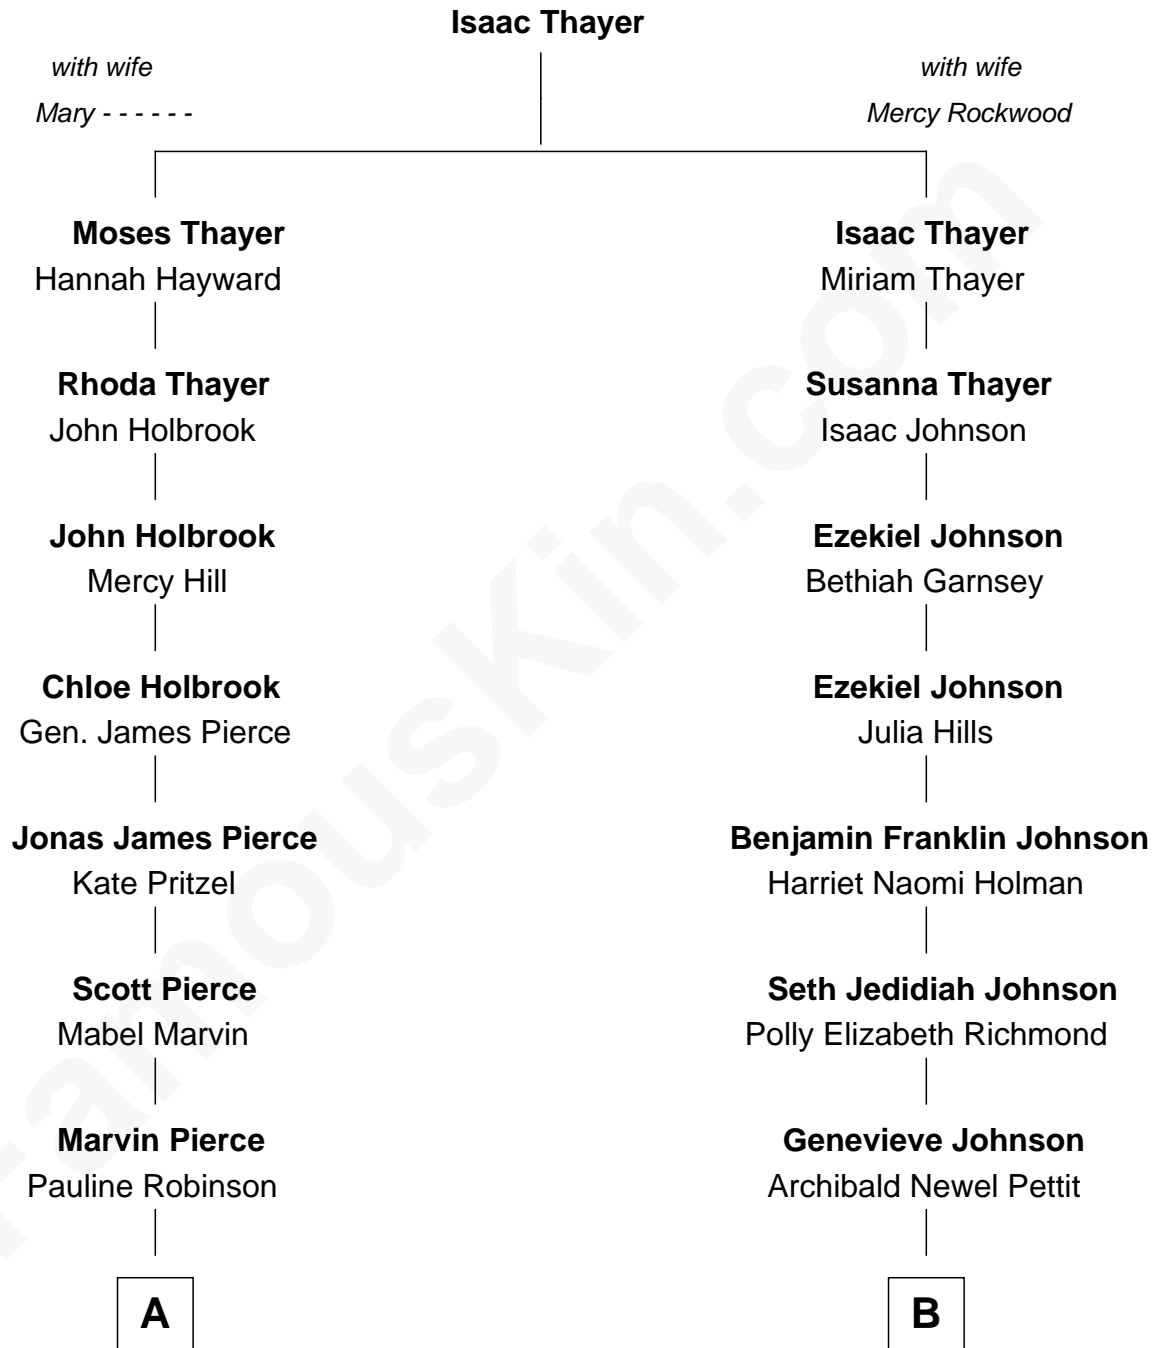

# FamousKin.com Relationship Chart of

**Jeb Bush**

*43rd Governor of Florida*

8th cousin 1 time removed of

**Elizabeth Smart**

*Founder of Elizabeth Smart Foundation*

FamousKin.com