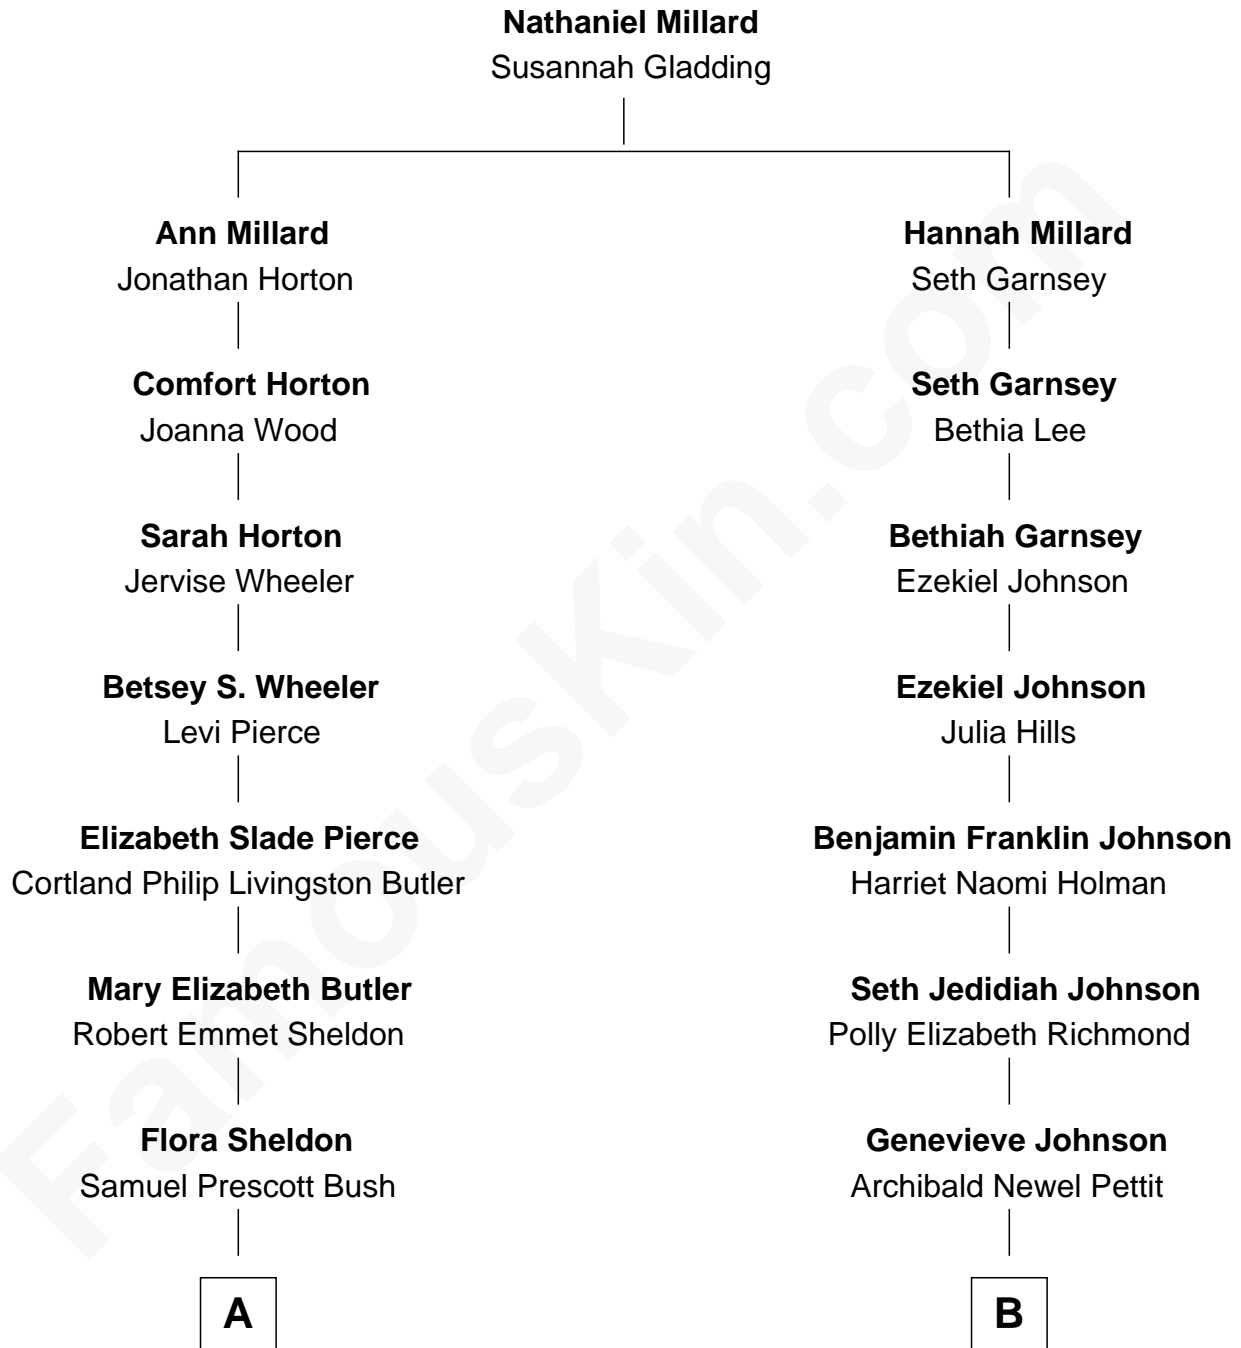

FamousKin.com Relationship Chart of

Jeb Bush

43rd Governor of Florida

9th cousin of

Elizabeth Smart

Founder of Elizabeth Smart Foundation

FamousKin.com