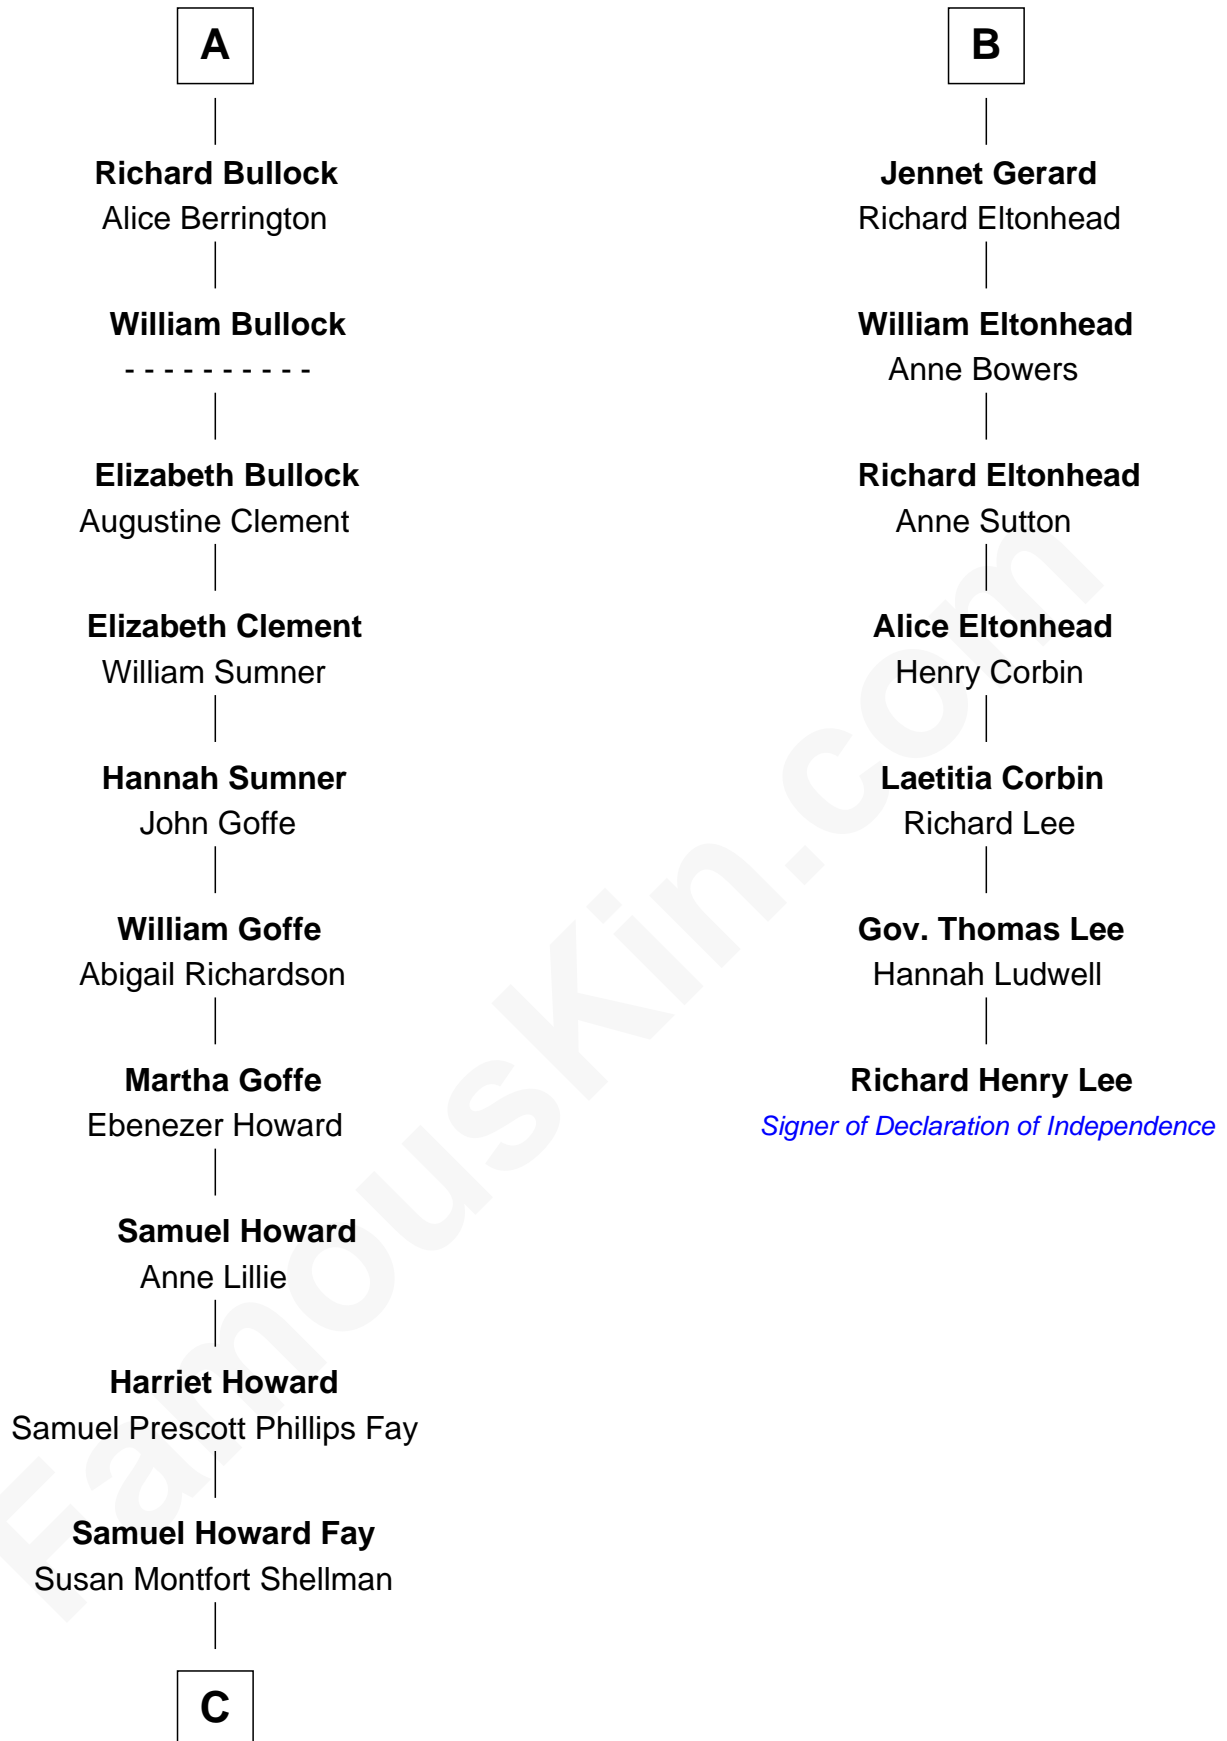

FamousKin.com

Relationship Chart of

Jeb Bush

43rd Governor of Florida

13th cousin 8 times removed of

Richard Henry Lee

Signer of the Declaration of Independence

C

Harriet Eleanor Fay
Rev. James Smith Bush

Samuel Prescott Bush
Flora Sheldon

Prescott Sheldon Bush
Dorothy Wear Walker

George Herbert Walker Bush
Barbara Pierce

Jeb Bush
43rd Governor of Florida

FamousKin.com