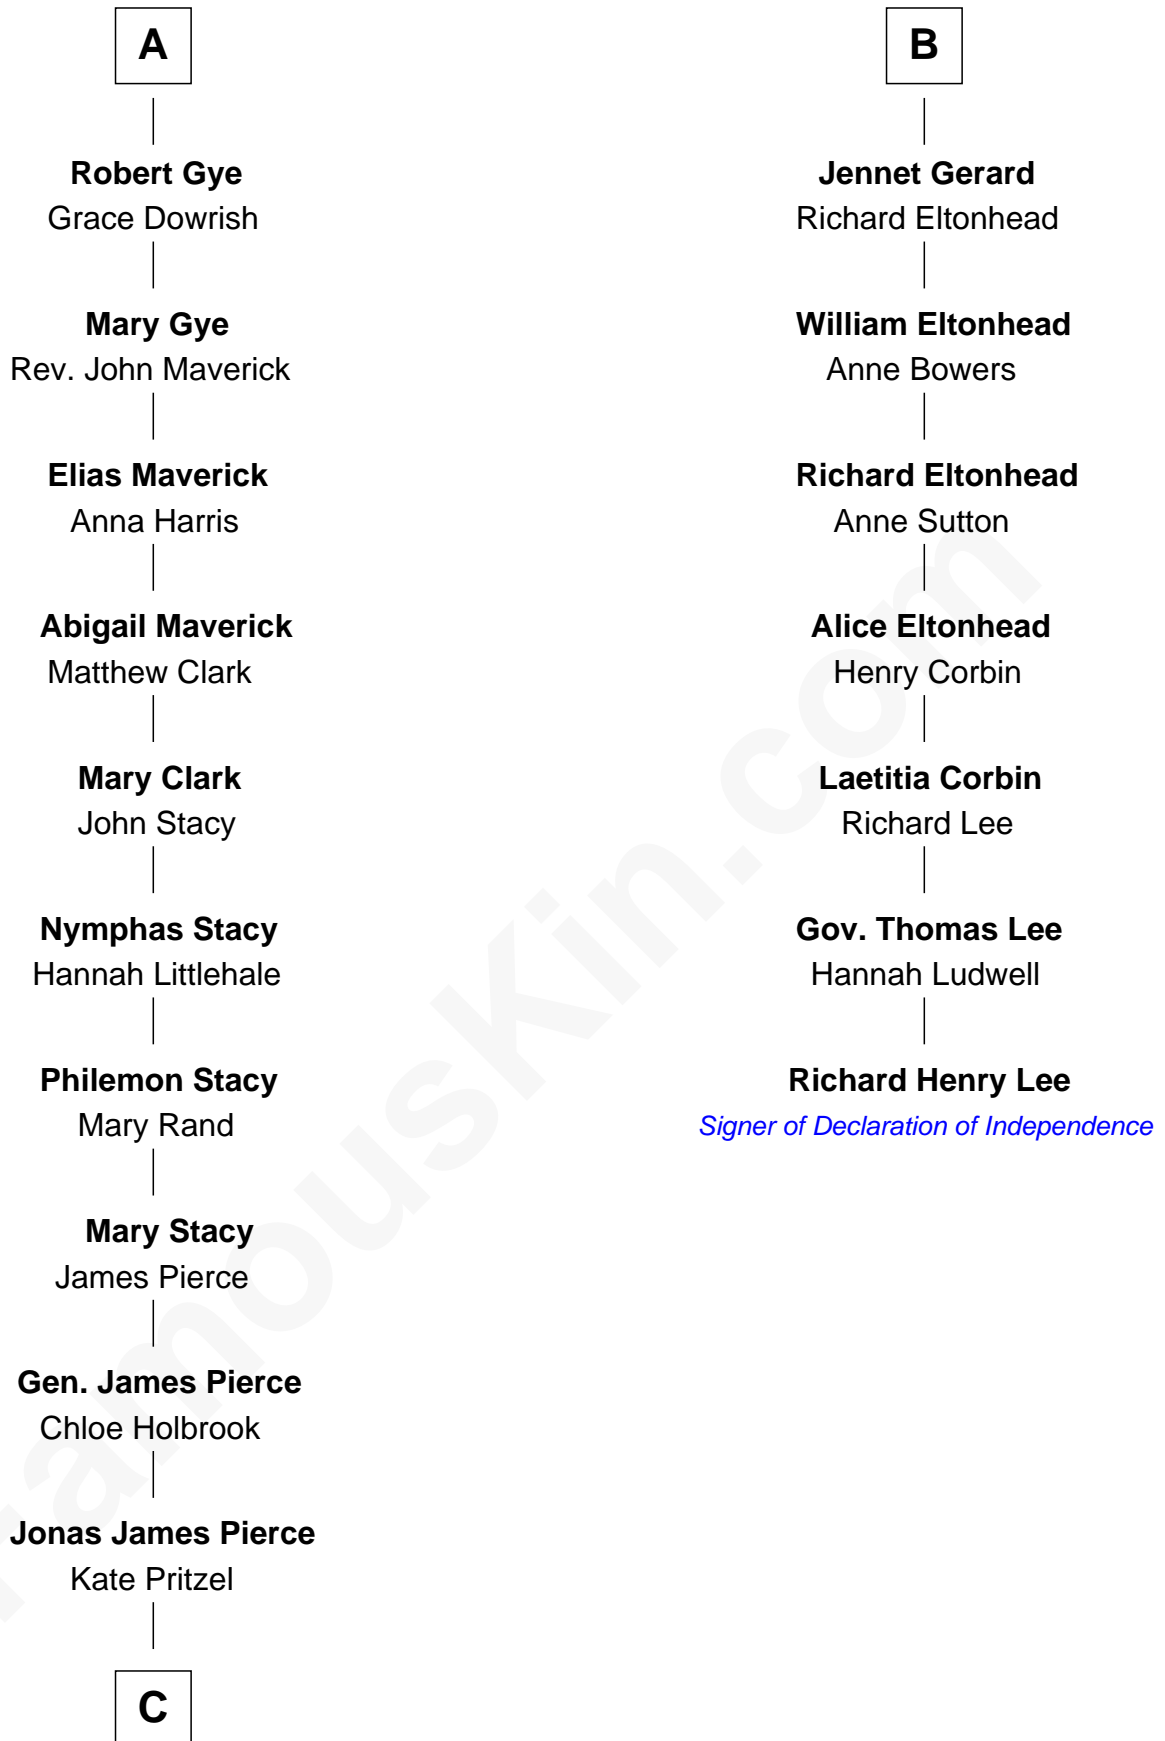

## Relationship Chart of

### Jeb Bush

43rd Governor of Florida

13th cousin 7 times removed of

### Richard Henry Lee

Signer of the Declaration of Independence

**Edmund Fitzalan**

Alice de Warenne

FamousKin.com