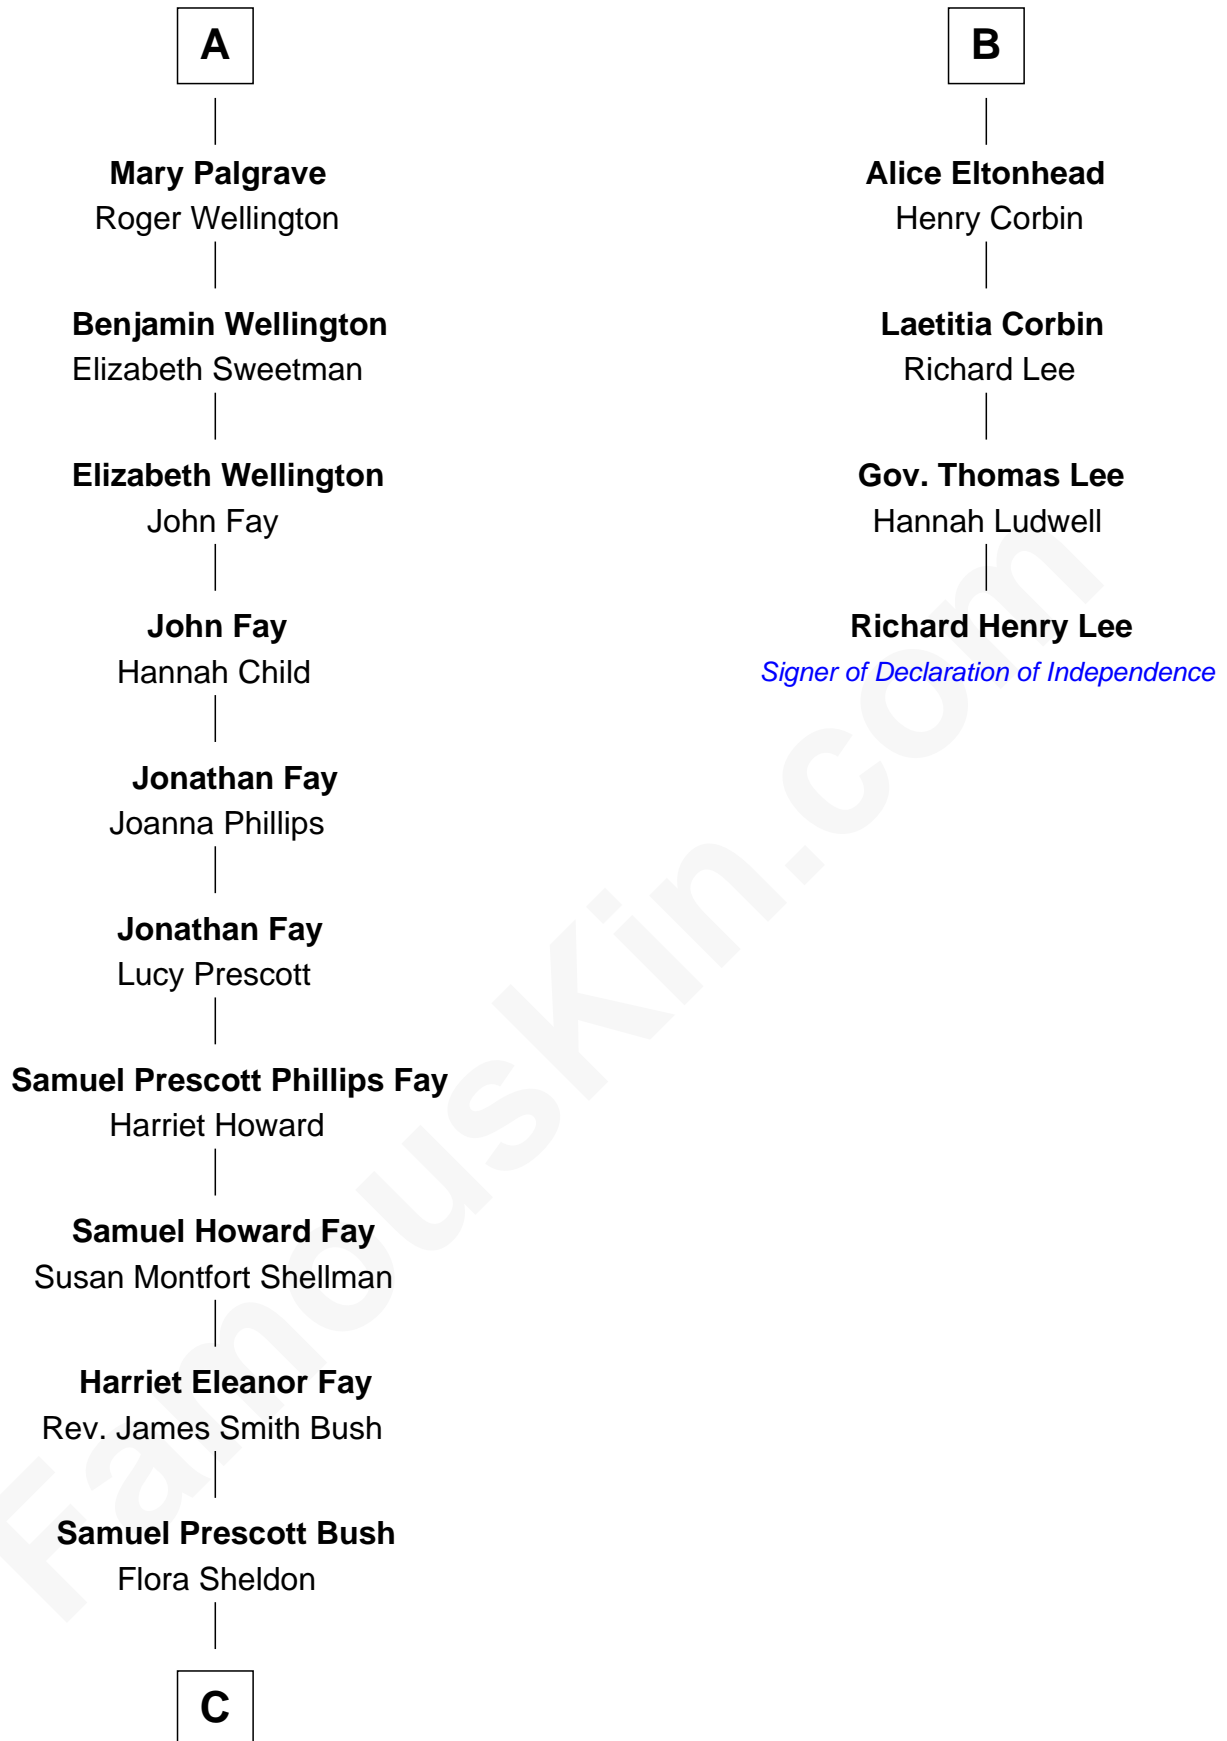

FamousKin.com

Relationship Chart of

Jeb Bush

43rd Governor of Florida

10th cousin 9 times removed of

Richard Henry Lee

Signer of the Declaration of Independence

Sir Robert Goushill

Sir Thomas Stanley

Katherine Stanley

Sir John Savage

Dulcia Savage

Sir Henry Bold

Maud Bold

Thomas Gerard

Jennet Gerard

Richard Eltonhead

William Eltonhead

Anne Bowers

Richard Eltonhead

Anne Sutton

B

C

—
Prescott Sheldon Bush

Dorothy Wear Walker

—
George Herbert Walker Bush

Barbara Pierce

—
Jeb Bush

43rd Governor of Florida

FamousKin.com