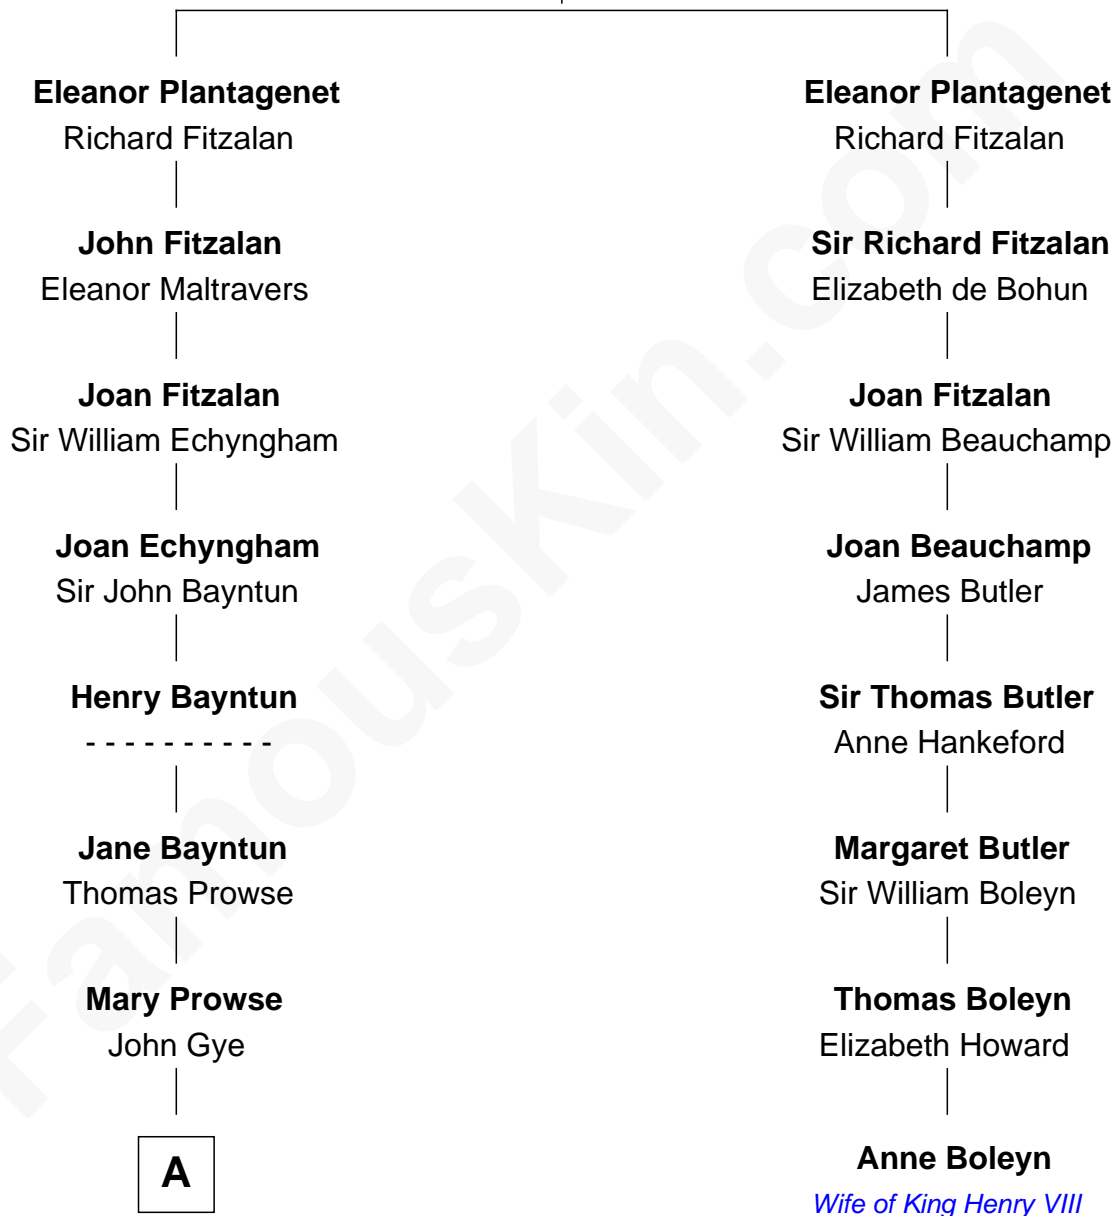

FamousKin.com Relationship Chart of

Jeb Bush

43rd Governor of Florida

7th cousin 13 times removed of

Anne Boleyn

2nd Wife of King Henry VIII

Henry Plantagenet
Maud de Chaworth

A

Robert Gye
Grace Dowrish

Mary Gye
Rev. John Maverick

Elias Maverick
Anna Harris

Abigail Maverick
Matthew Clark

Mary Clark
John Stacy

Nymphas Stacy
Hannah Littlehale

Philemon Stacy
Mary Rand

Mary Stacy
James Pierce

Gen. James Pierce
Chloe Holbrook

Jonas James Pierce
Kate Pritzel

B

FamousKin.com