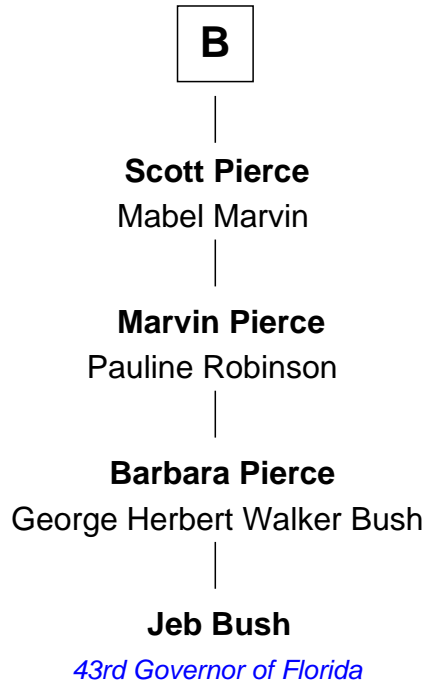

FamousKin.com Relationship Chart of

Jeb Bush

43rd Governor of Florida

7th cousin 13 times removed of

Anne Boleyn

2nd Wife of King Henry VIII

Henry Plantagenet
Maud de Chaworth

A

Robert Gye
Grace Dowrish

Mary Gye
Rev. John Maverick

Elias Maverick
Anna Harris

Abigail Maverick
Matthew Clark

Mary Clark
John Stacy

Nymphas Stacy
Hannah Littlehale

Philemon Stacy
Mary Rand

Mary Stacy
James Pierce

Gen. James Pierce
Chloe Holbrook

Jonas James Pierce
Kate Pritzel

B

FamousKin.com