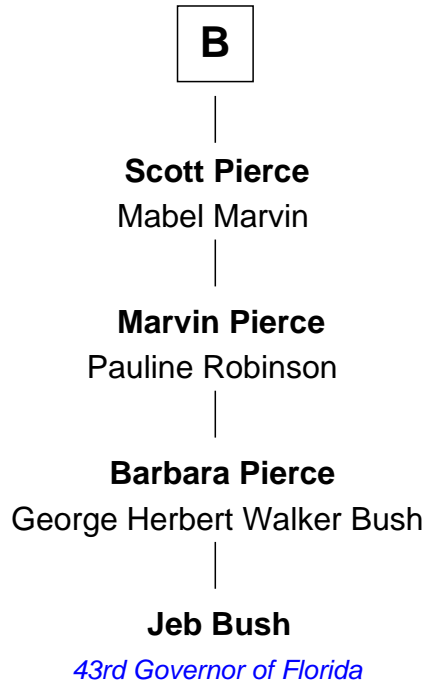

# FamousKin.com Relationship Chart of

**Jeb Bush**

*43rd Governor of Florida*

7th cousin 13 times removed of

**Anne Boleyn**

*2nd Wife of King Henry VIII*

**Edmund Fitzalan**

Alice de Warenne

**Margaret Butler**  
Sir William Boleyn

**Thomas Boleyn**  
Elizabeth Howard

**Anne Boleyn**  
*Wife of King Henry VIII*

**A**

**Robert Gye**  
Grace Dowrish

**Mary Gye**  
Rev. John Maverick

**Elias Maverick**  
Anna Harris

**Abigail Maverick**  
Matthew Clark

**Mary Clark**  
John Stacy

**Nymphas Stacy**  
Hannah Littlehale

**Philemon Stacy**  
Mary Rand

**Mary Stacy**  
James Pierce

**Gen. James Pierce**  
Chloe Holbrook

**Jonas James Pierce**  
Kate Pritzel

**B**

FamousKin.com