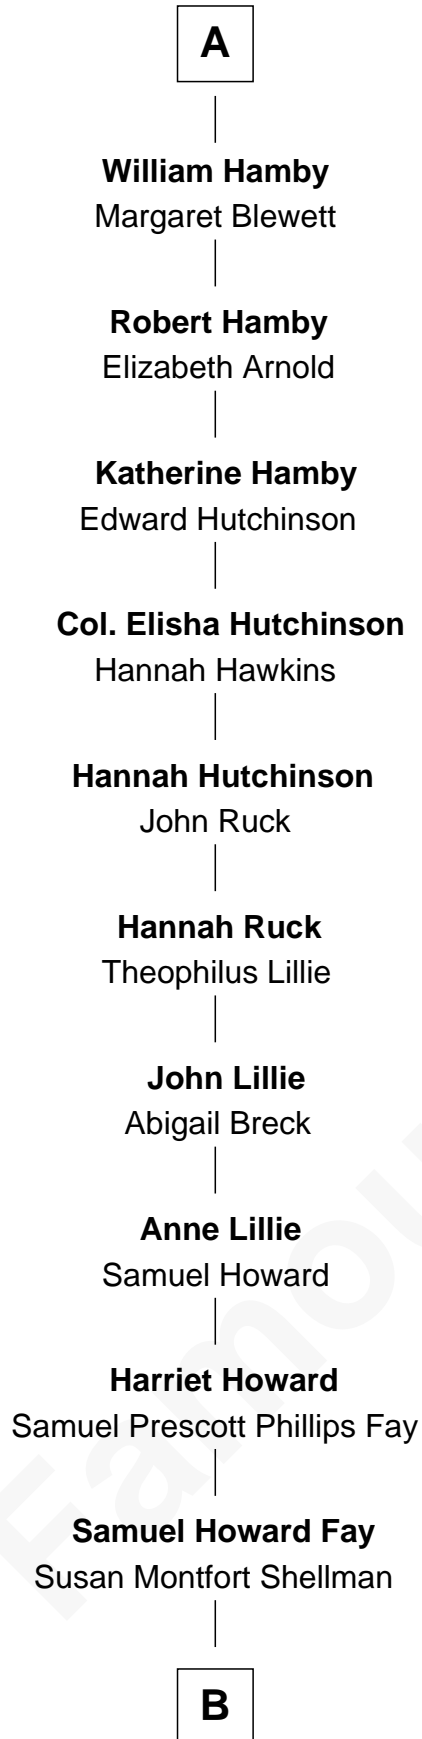

FamousKin.com Relationship Chart of

Jeb Bush

43rd Governor of Florida

5th cousin 16 times removed of

Anne Boleyn

2nd Wife of King Henry VIII

John de Welles

Maud de Roos

B

—
Harriet Eleanor Fay
Rev. James Smith Bush

—
Samuel Prescott Bush
Flora Sheldon

—
Prescott Sheldon Bush
Dorothy Wear Walker

—
George Herbert Walker Bush
Barbara Pierce

—
Jeb Bush
43rd Governor of Florida

FamousKin.com