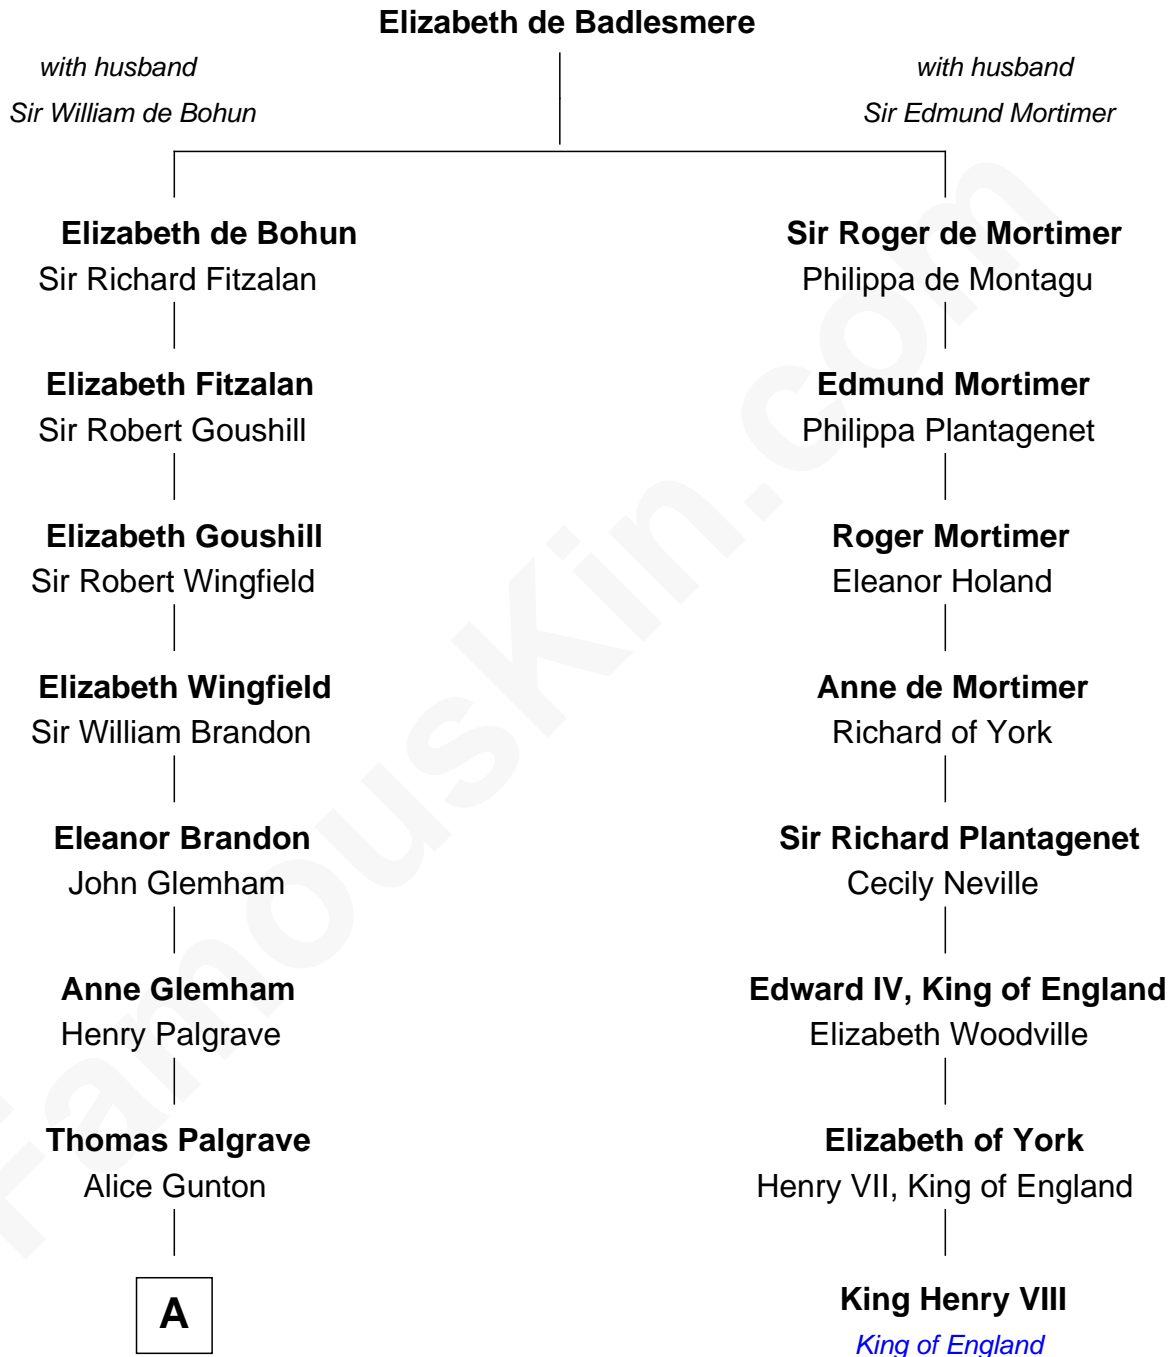

# FamousKin.com Relationship Chart of

**Jeb Bush**

*43rd Governor of Florida*

7th cousin 14 times removed of

**King Henry VIII**

*King of England*

**B**

—  
**Harriet Eleanor Fay**  
Rev. James Smith Bush

—  
**Samuel Prescott Bush**  
Flora Sheldon

—  
**Prescott Sheldon Bush**  
Dorothy Wear Walker

—  
**George Herbert Walker Bush**  
Barbara Pierce

—  
**Jeb Bush**  
*43rd Governor of Florida*

FamousKin.com