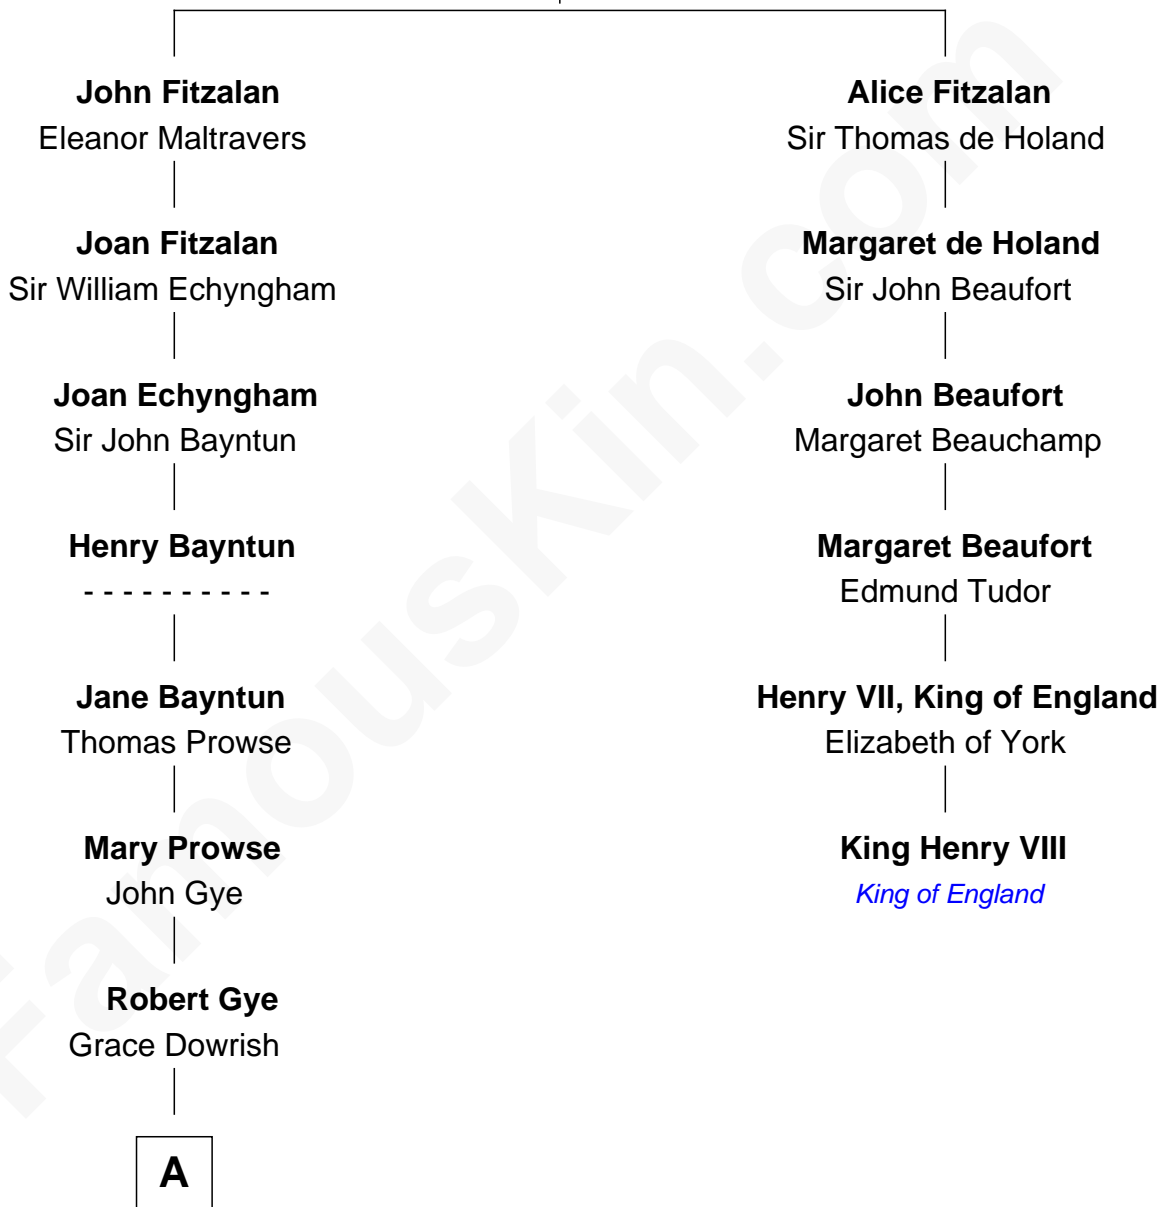

FamousKin.com Relationship Chart of

Jeb Bush

43rd Governor of Florida

5th cousin 14 times removed of

King Henry VIII

King of England

Richard Fitzalan
Eleanor Plantagenet

B

—
Marvin Pierce
Pauline Robinson

—
Barbara Pierce
George Herbert Walker Bush

—
Jeb Bush
43rd Governor of Florida

FamousKin.com