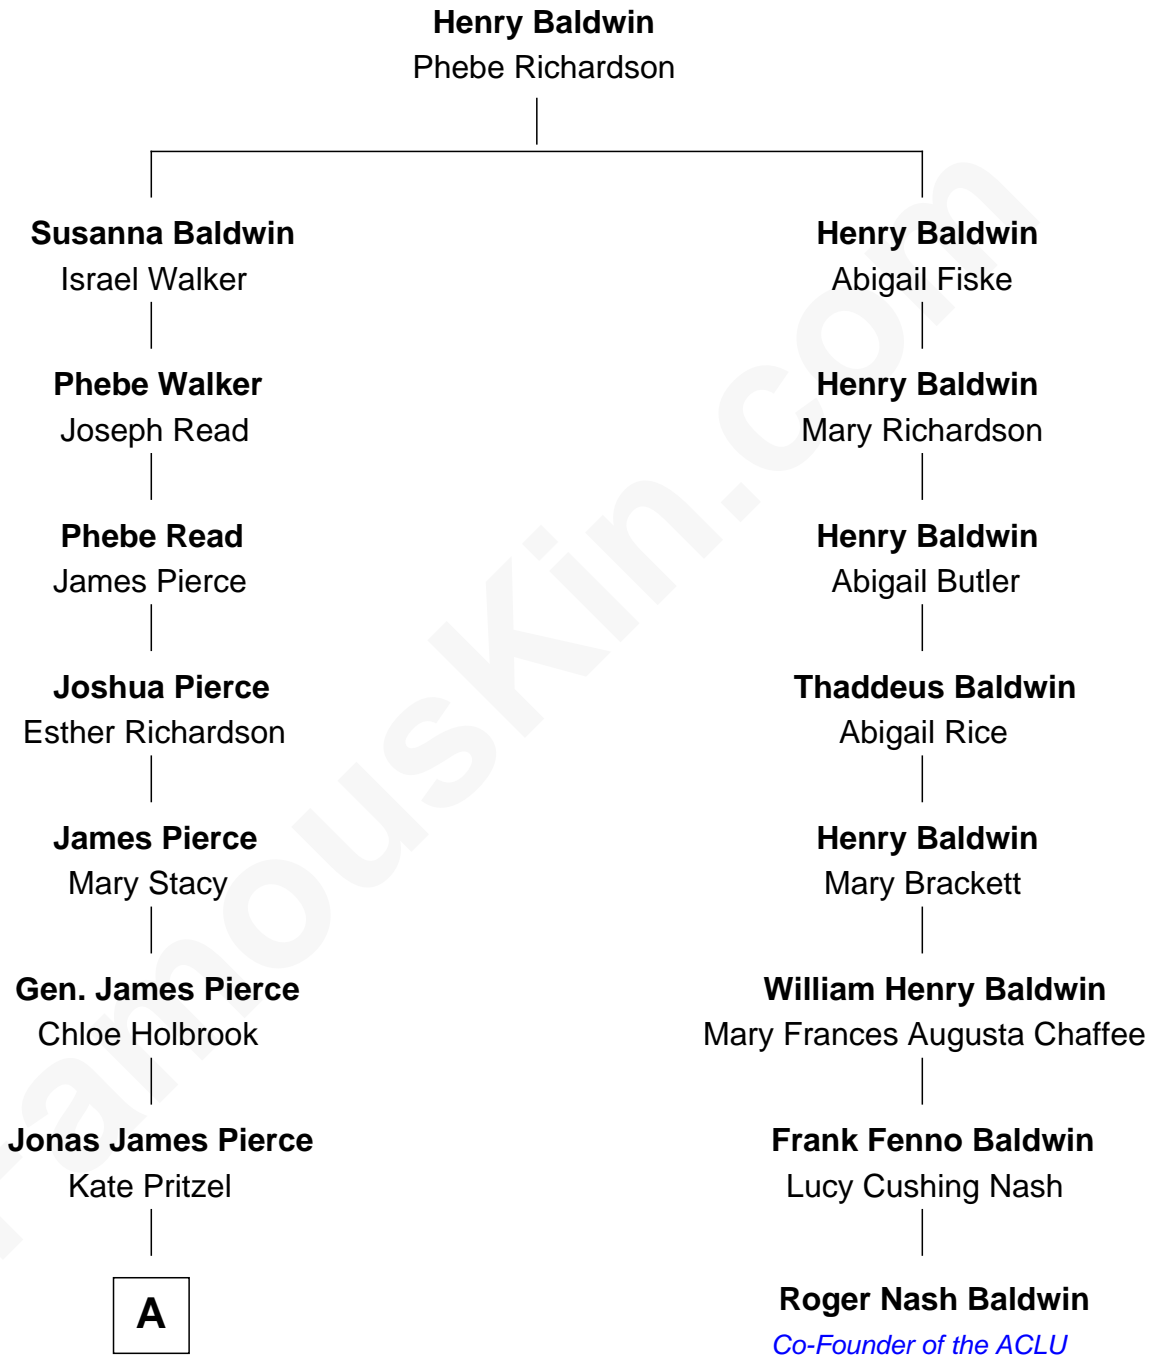

FamousKin.com Relationship Chart of

Jeb Bush

43rd Governor of Florida

7th cousin 3 times removed of

Roger Nash Baldwin

Co-Founder of the ACLU

FamousKin.com