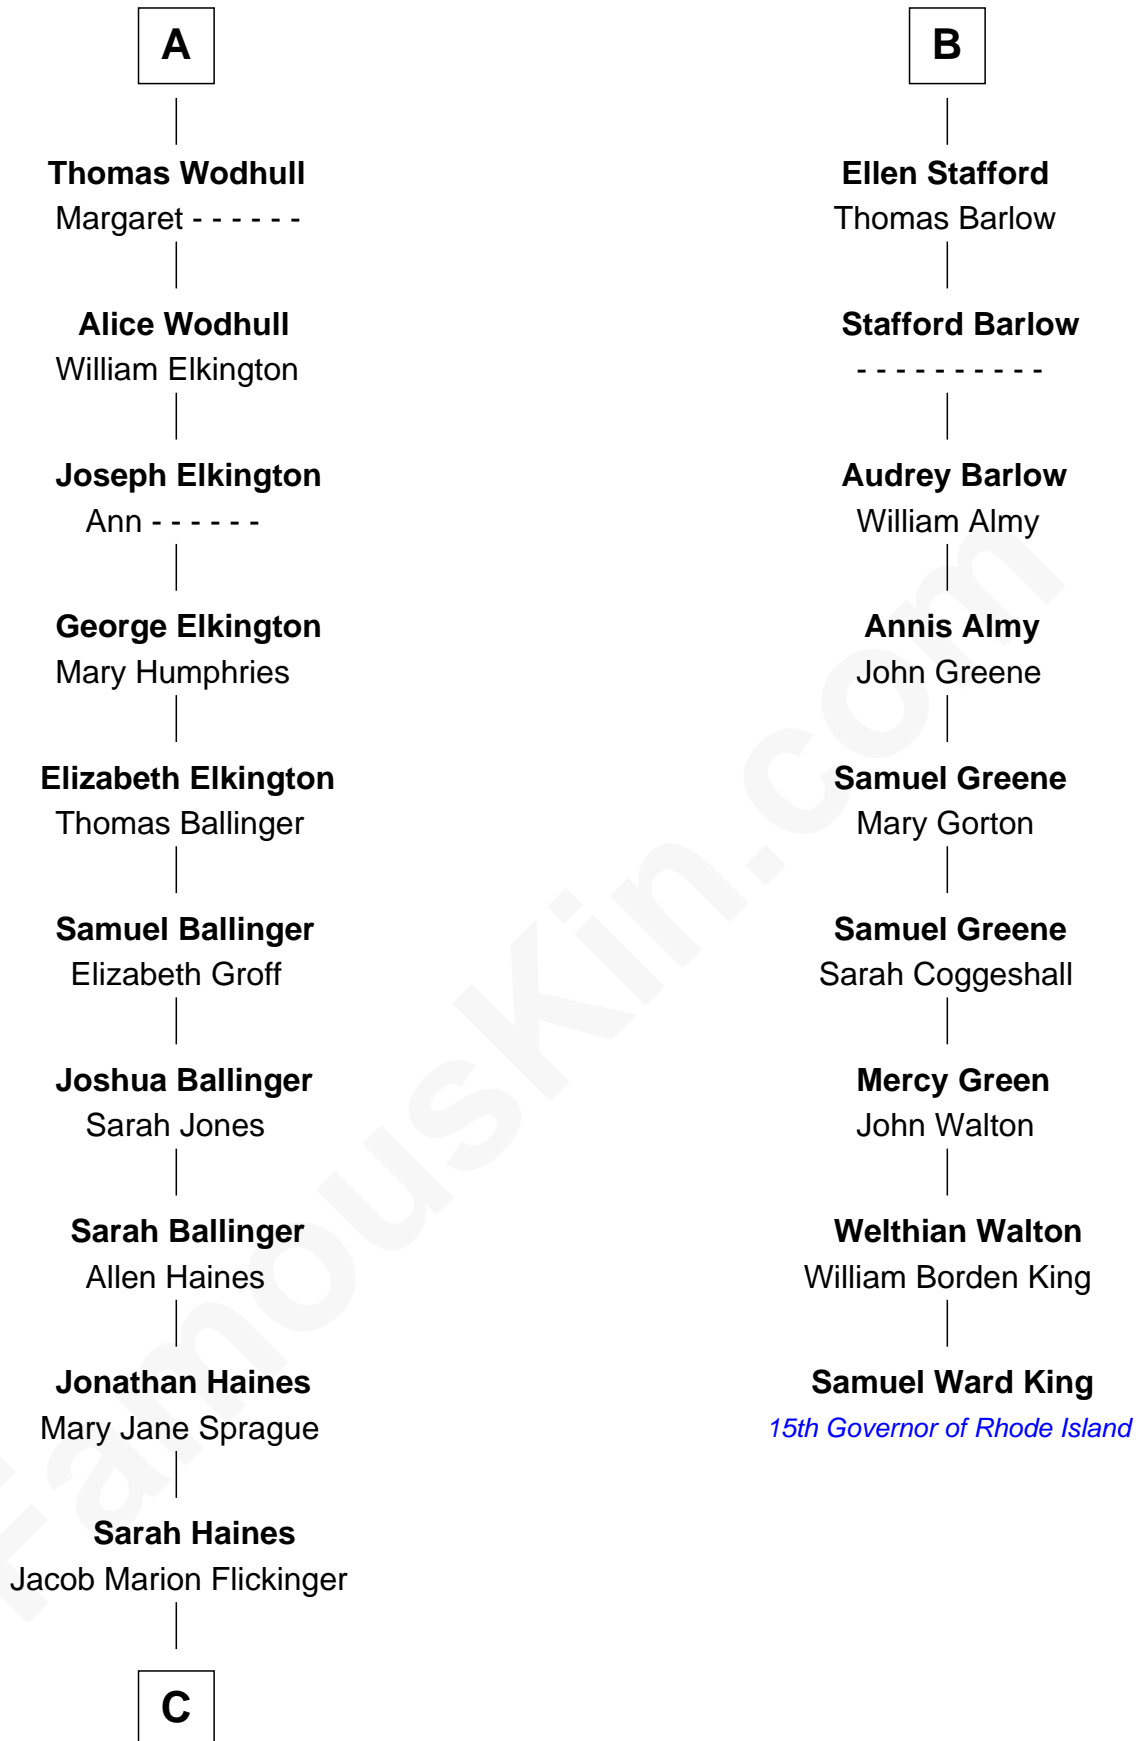

FamousKin.com

Relationship Chart of

Jeb Bush

43rd Governor of Florida

15th cousin 5 times removed of

Samuel Ward King

15th Governor of Rhode Island

C

—
Lulu Dell Flickinger
James Edgar Robinson

—
Pauline Robinson
Marvin Pierce

—
Barbara Pierce
George Herbert Walker Bush

—
Jeb Bush
43rd Governor of Florida

FamousKin.com