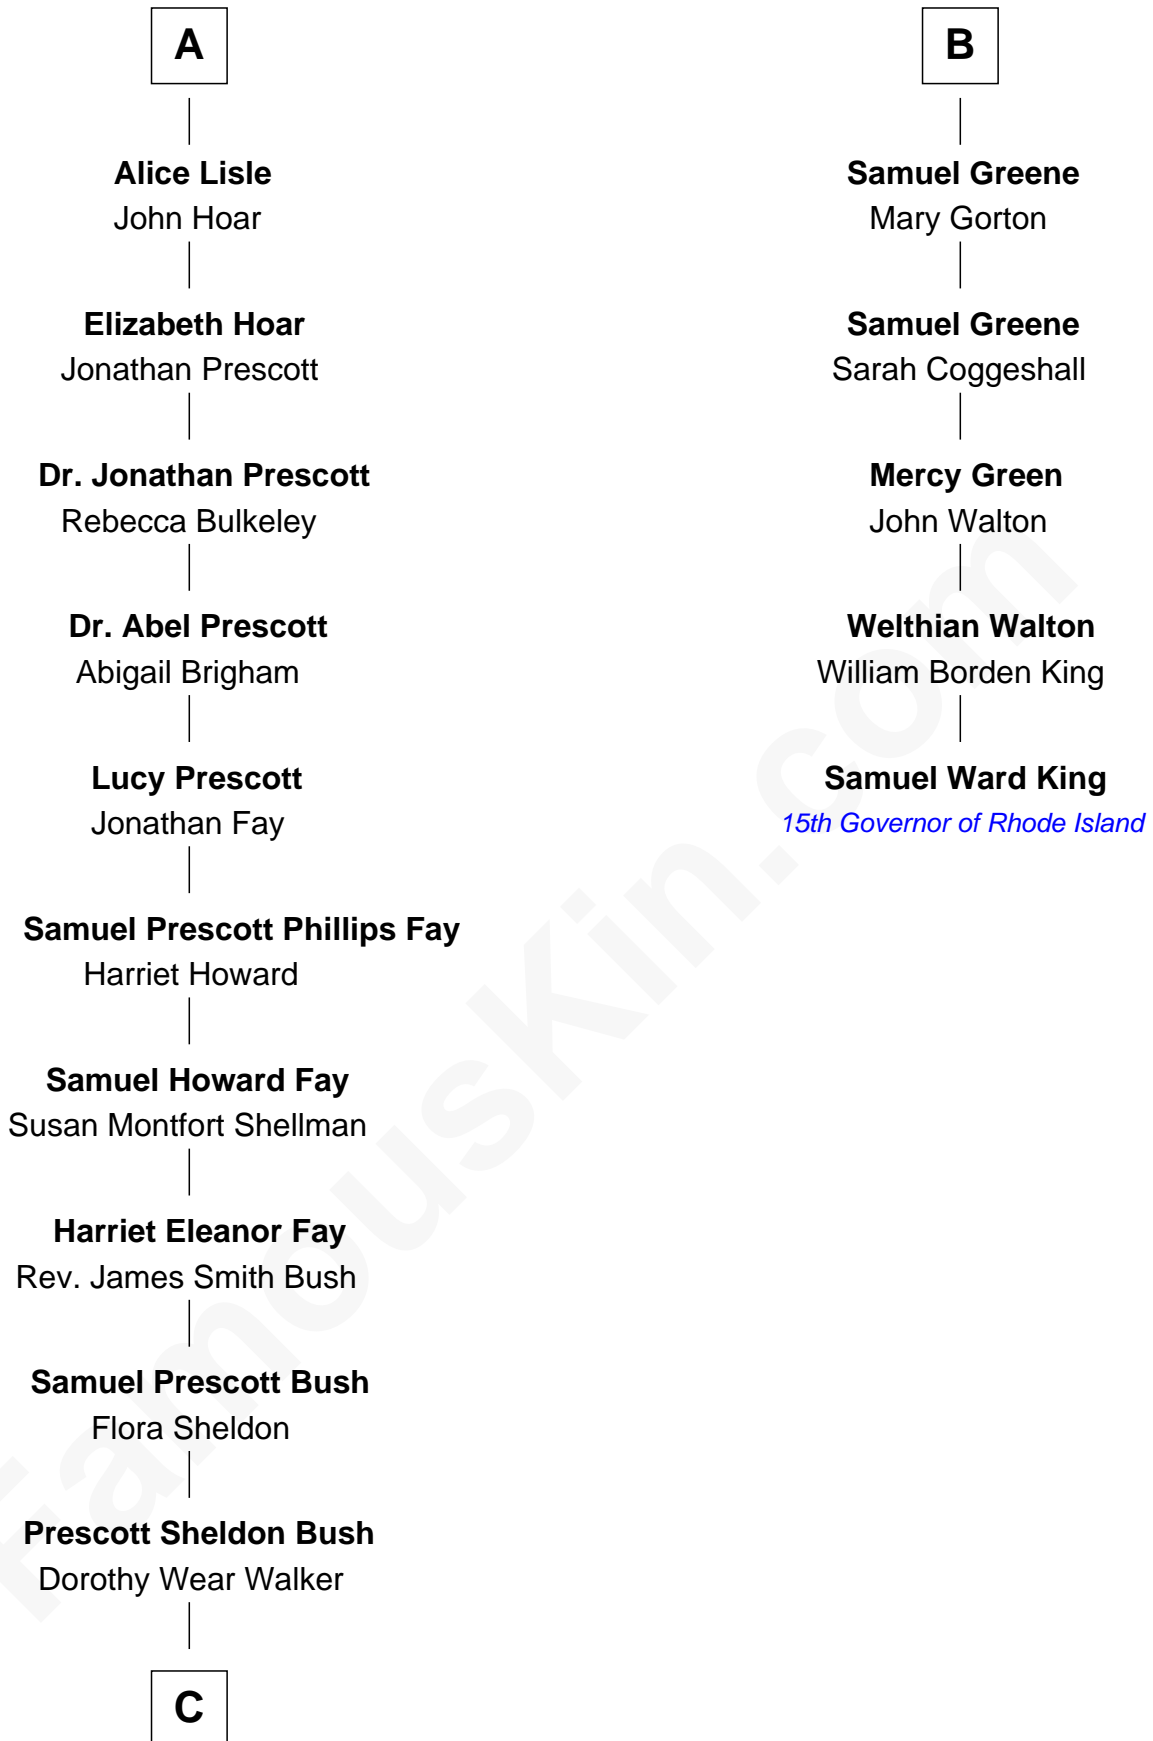

## Relationship Chart of

### Jeb Bush

*43rd Governor of Florida*

11th cousin 7 times removed of

### Samuel Ward King

*15th Governor of Rhode Island*

**Sir Humphrey Stafford**

Eleanor Aylesbury

**C**

George Herbert Walker Bush

Barbara Pierce

Jeb Bush