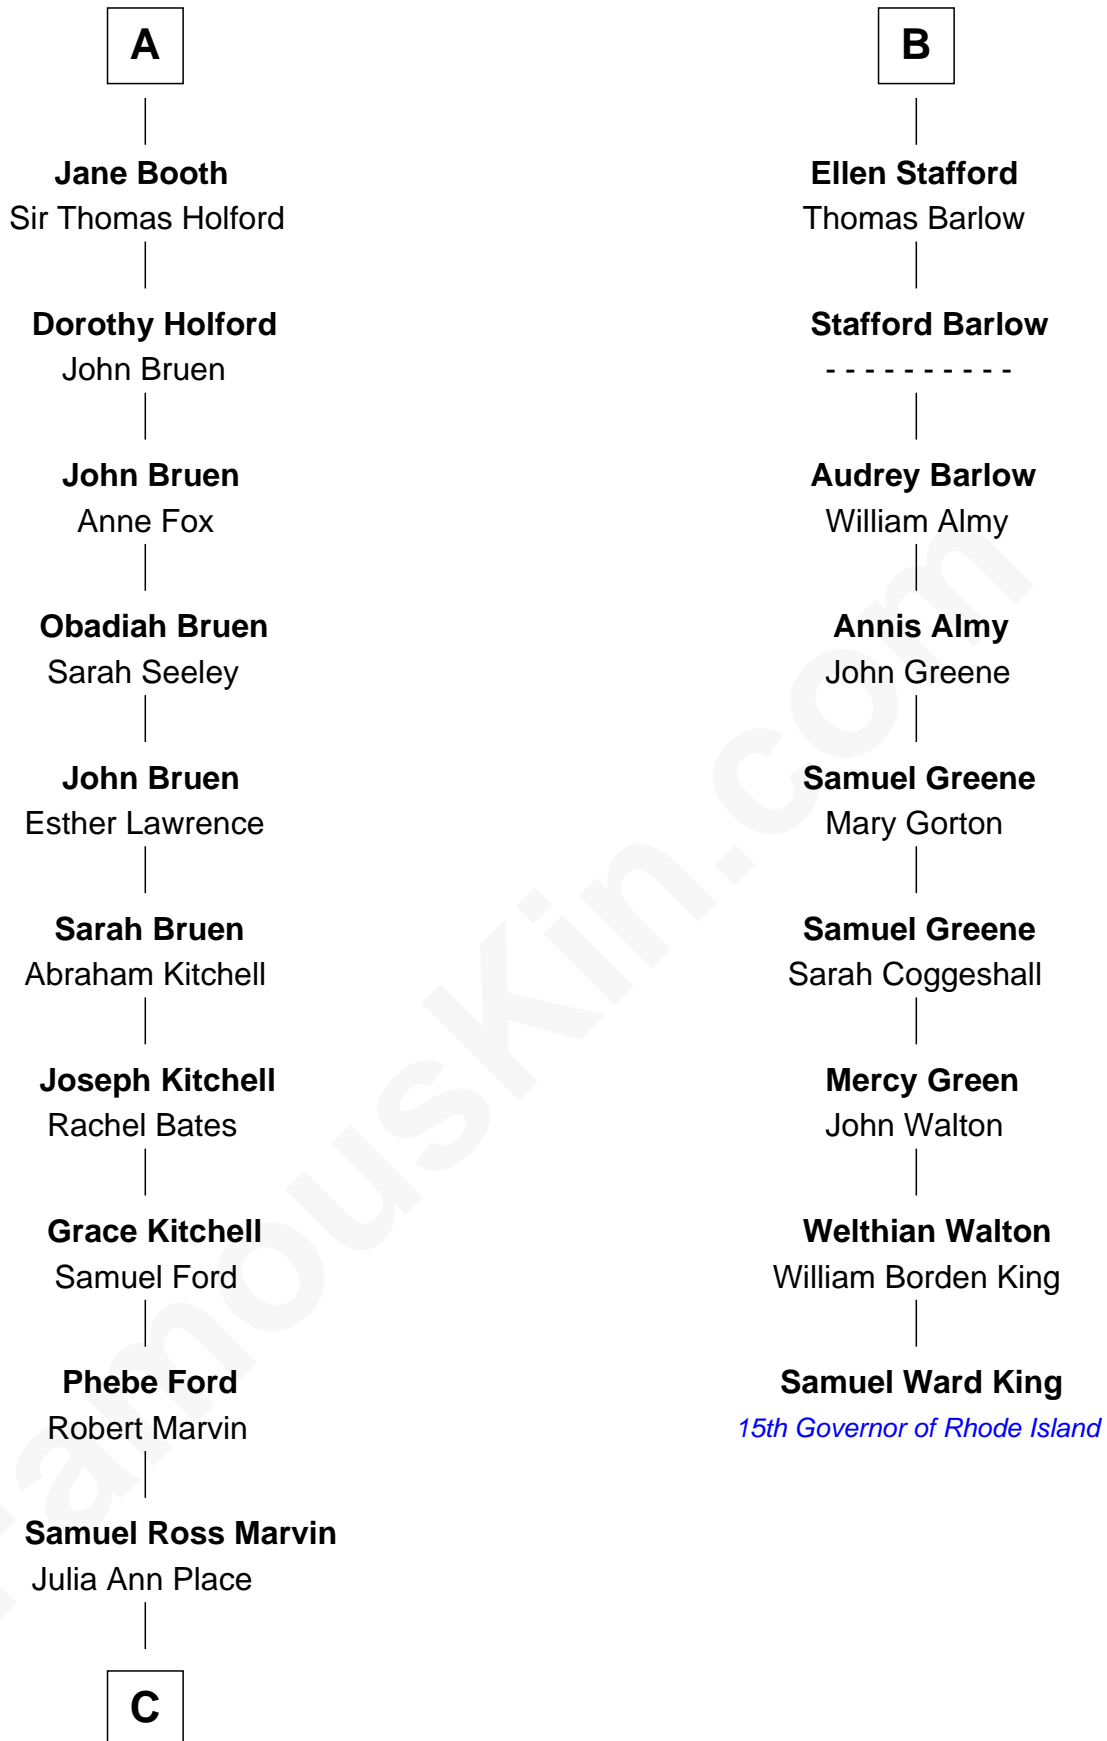

## Relationship Chart of

### Jeb Bush

*43rd Governor of Florida*

15th cousin 6 times removed of

### Samuel Ward King

*15th Governor of Rhode Island*

**Ralph de Stafford**  
Katherine de Hastang

**C**

Jerome Place Marvin

Martha Ann Stokes

Mabel Marvin

Scott Pierce